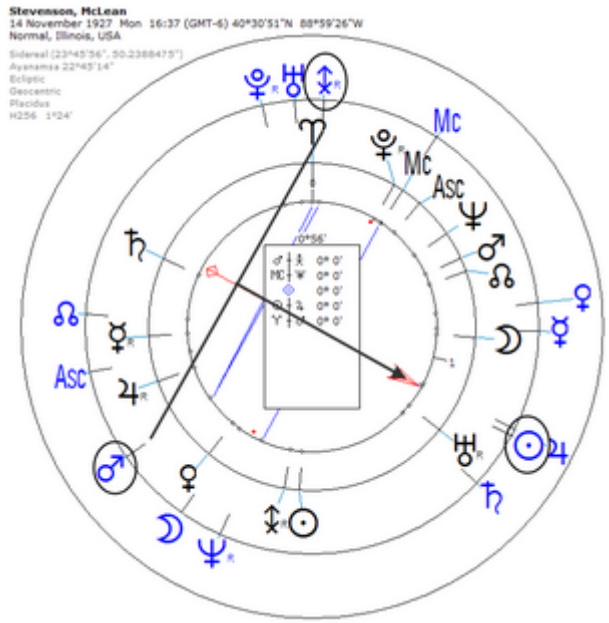

Harmonic 256

$$\odot/\♂ = \♂/\♁ = \odot$$

Death by Heart Attack 15 February 1996 in Los Angeles

Secondary Progression

Harmonic 256

$p \text{♂} / \text{♁} = p \text{♁} = r \text{☉}$	$p \text{♂} / \text{♁} = p \text{☉}$
---	--------------------------------------