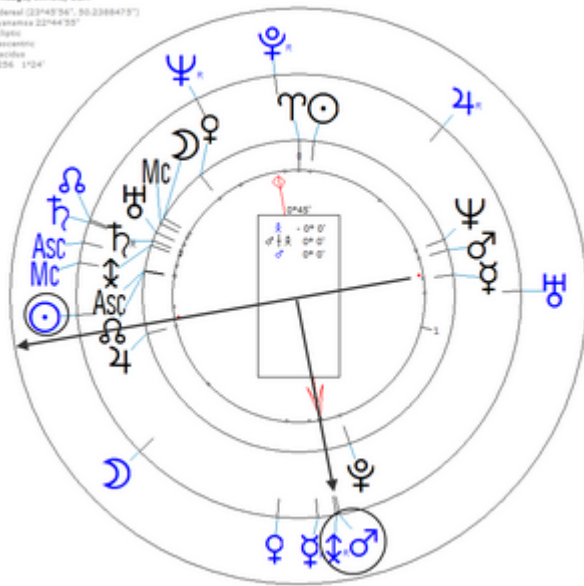

Fesse, Bob
23 June 1927 Thu 22:29 (GMT-5) 41n51 87w39
Chicago, Illinois, USA
Sidereal (23°43'56", 50.2388475°)
J2000.0 22°44'33"
Ecliptic
Descendant
Rahu
H256 1°04'