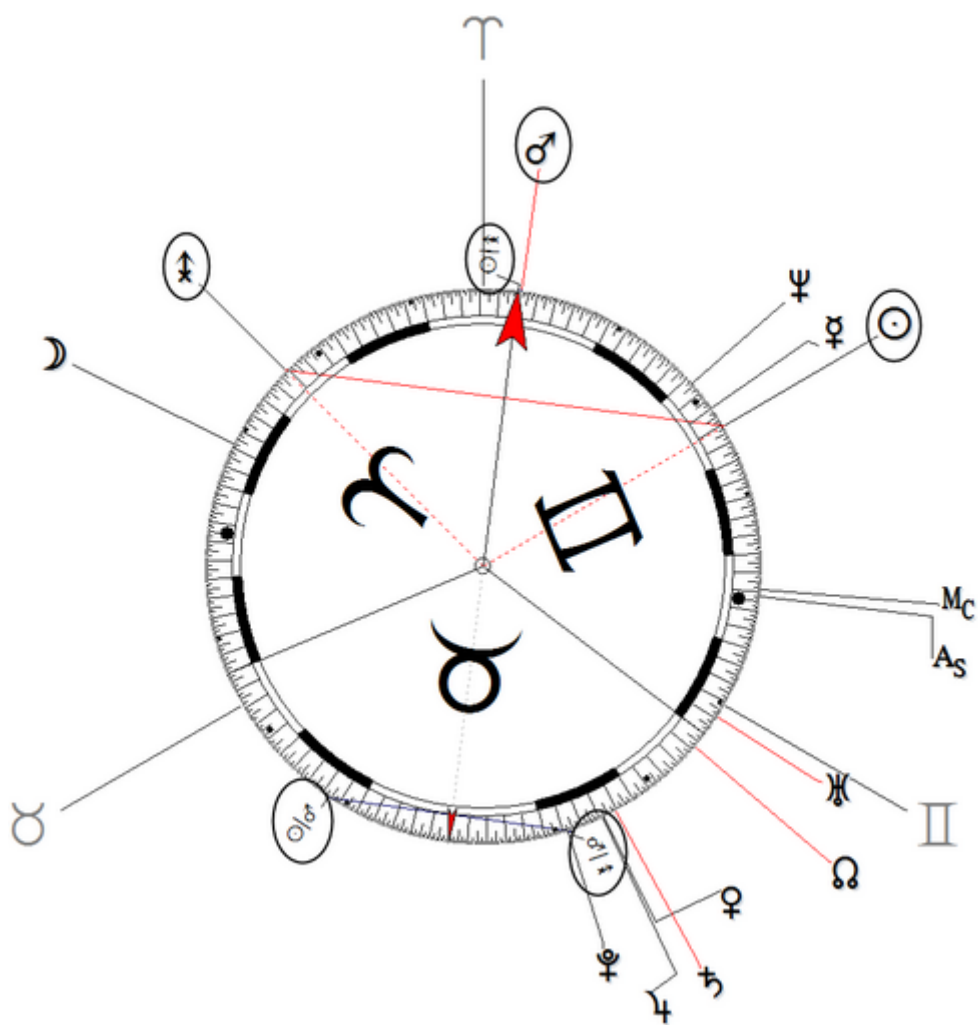

Elliot, Cass

19 September 1941 at 21:00 (= 9:00 PM)Baltimore, Maryland, 39n17, 76w37

American singer.

She died of a heart attack 29 July 1974 (Age 32), London.

<https://www.astro.com/astro-databank/Elliot,_Cass>

Harmonic 256

$$\odot/\downarrow = \♂ = (\odot/\♂)/(\♂/\downarrow)$$