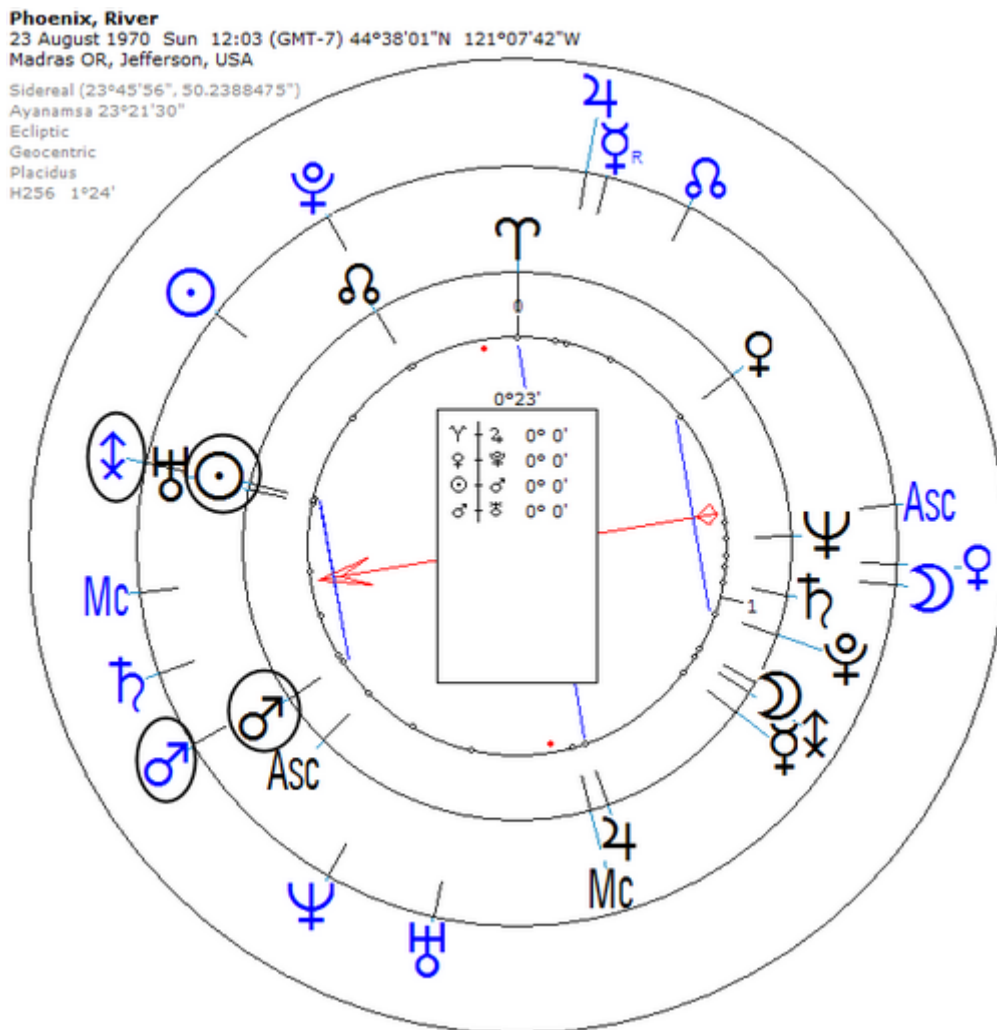

He was pronounced dead at 1:51 a.m. on the morning of October 31, 1993 at the age of 23.

Transit

Harmonic 256

t ♂ = r ♂

t ♀ = r ☉

t ♂/♀ = r ☉/♂