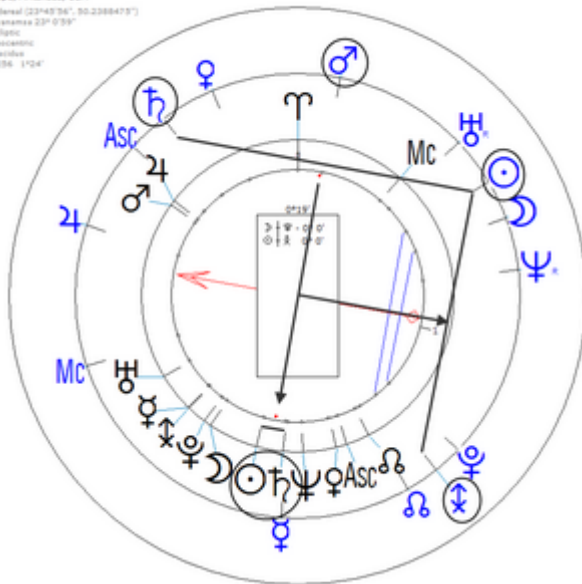

Medical procedure 6 September 2004 at 08:00 AM in New York, NY (coronary artery bypass surgery)

Transit

Harmonic 256

$t \odot / \text{♃} = t \odot / \text{♁} = t \text{♂} = r \odot / \text{♃}$
 $t \odot / \text{♂} = r \text{♂}$
 $t \text{♂} / \text{♃} = t \text{♂} / \text{♁} = r \text{♀}$
 ♀ is AC (♁) Ruler

Clinton, Bill
19 August 1946 Mon 8:51 (GMT-6) 33n40 93w35
Hope, Arkansas, USA
Sidereal (23°45'36", 50.2388475°)
Ayanamsa 23° 0'39"
Ecliptic
Geocentric
Placidus
H256 1°24'