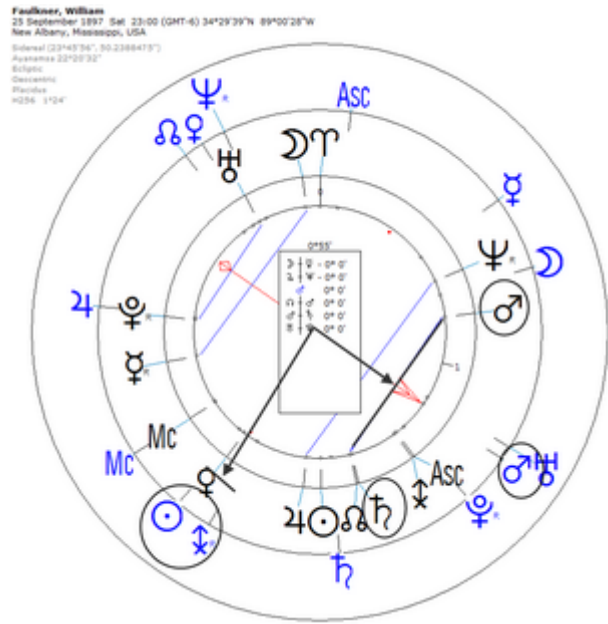

Death by Heart Attack 6 July 1962 at 01:32 AM in Byhalia (Coronary thrombosis, age 64)

Secondary Progression

Harmonic 256

$p \text{ ☉ } / \text{♂} = r \text{ ☉ } / \text{♁} = r \text{ ♂}$	$p \text{ ☉ } / \text{♁} = p \text{ ♂} = r \text{ ♂} / \text{♁}$