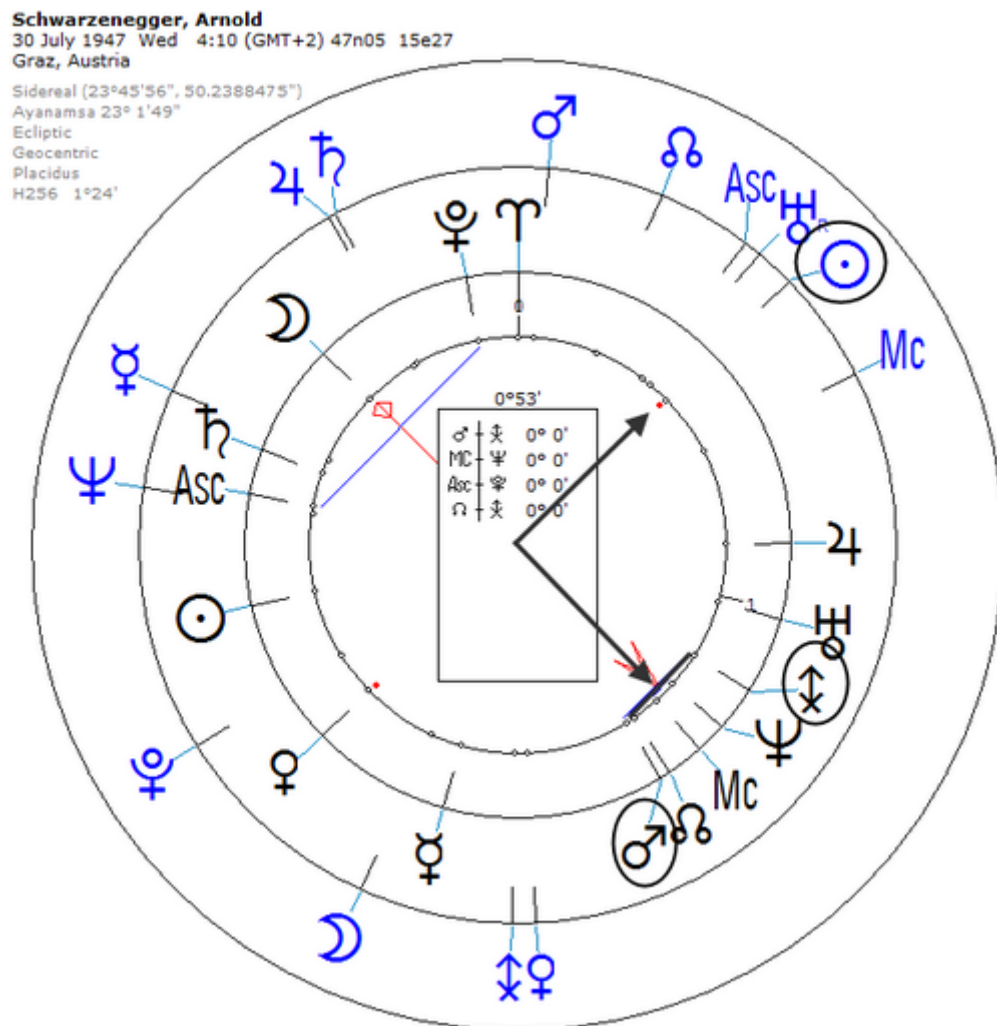

On March 29, 2018, Schwarzenegger underwent emergency open-heart surgery for replacement of his replacement pulmonic valve.

<https://en.wikipedia.org/wiki/Arnold_Schwarzenegger#Accidents,_injuries_and_other_health_issues>

Secondary Progression

Harmonic 256

p ☉ = r ♂/♁