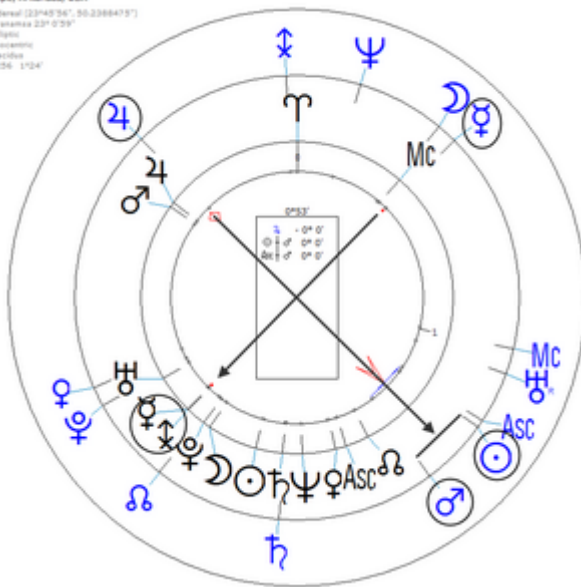

Medical procedure 6 September 2004 at 08:00 AM in New York, NY (coronary artery bypass surgery)

Secondary Progression

Harmonic 256

$p \text{ ☉/♂} = r \text{ ⚡}$ $p \text{ ☉} = r \text{ ♂}$	$p \text{ ♂/⚡} = r \text{ ☉/♂}$

Clinton, Bill
19 August 1946, Mon. 8:51 (GMT-6) 33°40' 93w35
Hope, Arkansas, USA
Sidereal (23°45'36", 50.2388475")
Jygmatica 23° 0'39"
Deccanmic
Placidus
H256, 1°24'