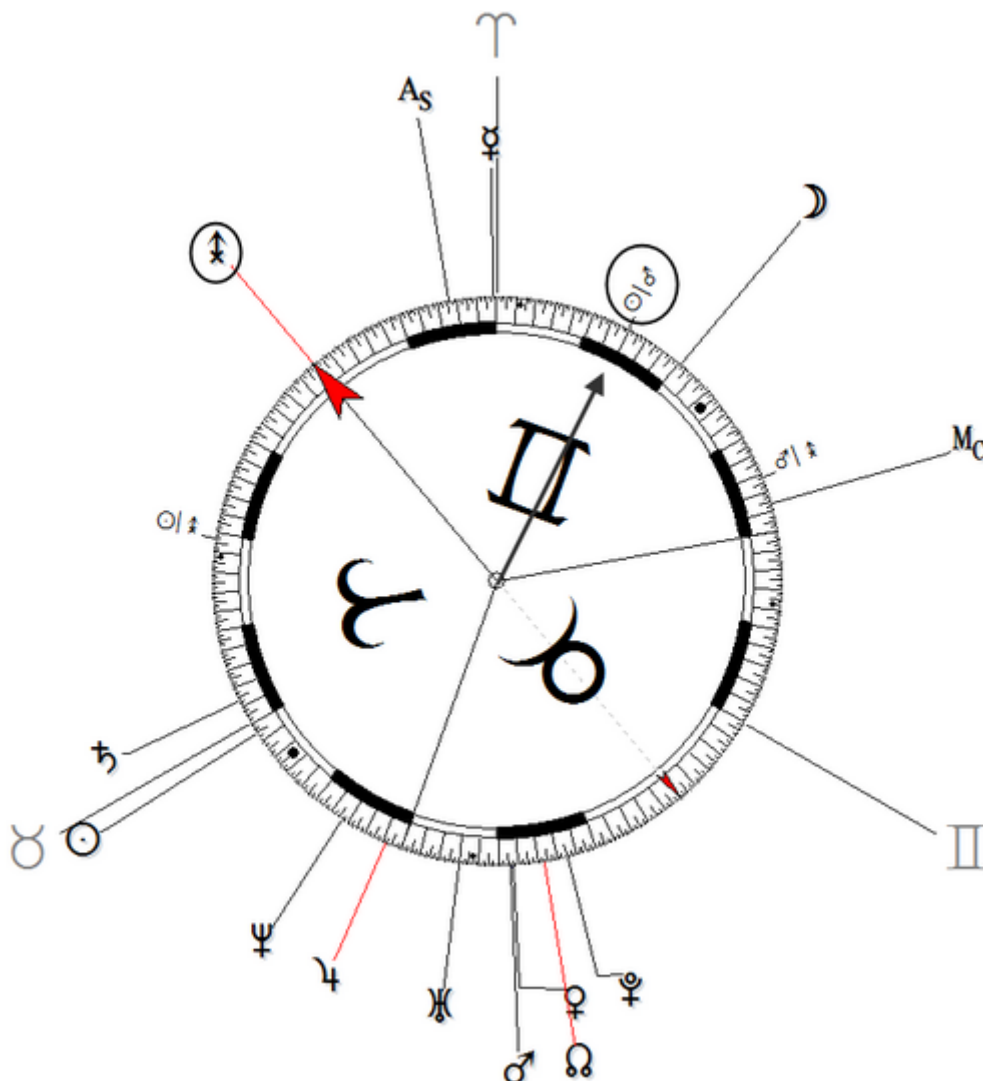

https://www.astro.com/astro-databank/Frederik_IX,_King_of_Denmark

The correct birth time is 07:30 am.

Harmonic 256

$$\odot/\♂ = \updownarrow$$

Death by Disease 14 January 1972 at 7:50 PM (Following cardiac arrest, age 72)