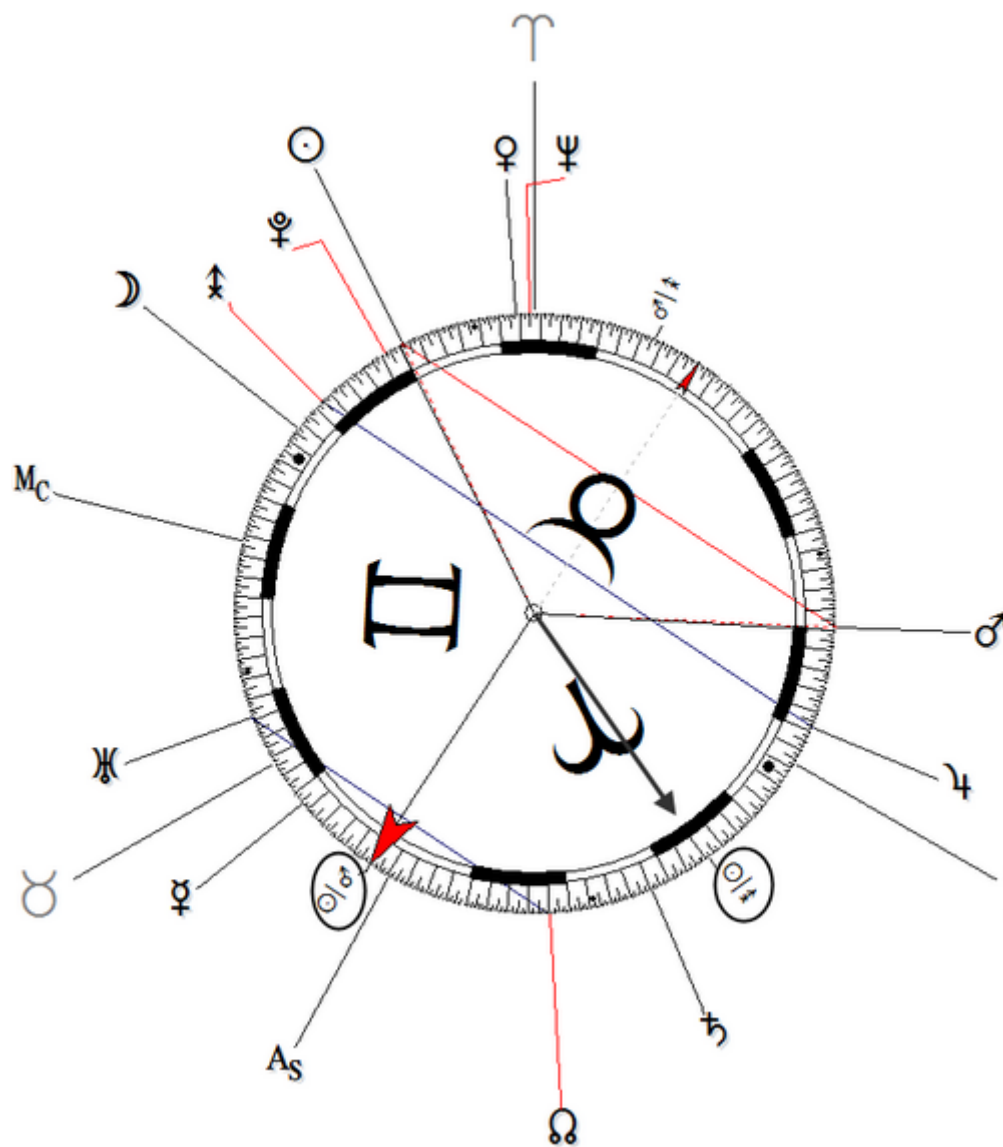

Janssen, David

27 March 1931 at 10:00 (= 10:00 AM)Naponee, Nebraska, 40n05, 99w08

Death by Heart Attack 13 February 1980 at 05:55 AM in Santa Monica, CA

<https://www.astro.com/astro-databank/Janssen,_David>

Harmonic 256

$$\odot/\updownarrow = \odot/\♂$$