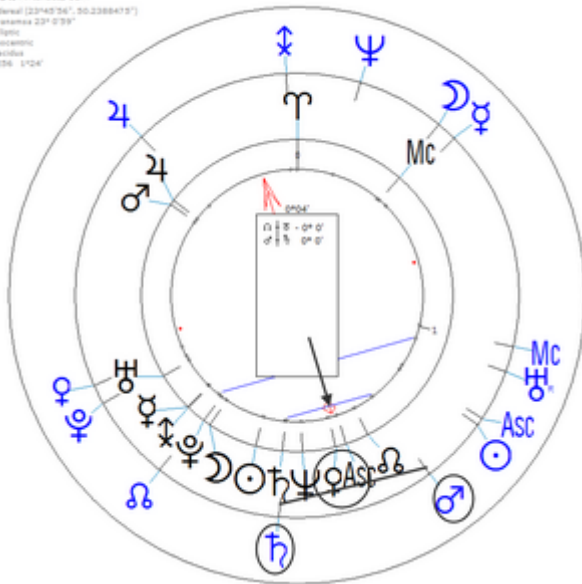

Medical procedure 6 September 2004 at 08:00 AM in New York, NY (coronary artery bypass surgery)

Secondary Progression

Harmonic 256

p ♂/♄ = r ♀ ♀ is AC (♁) Ruler p ♃ = r ☉ ; p ♁ = r ♃	p ♀ = r ♂/♄

Clinton, Bill
19 August 1946 Mon 8:51 (GMT-6) 33n40 93w35
Hope, Arkansas, USA
Sidereal (23°45'36", 50.2388473°)
Jyotirmas 23° 0' 39"
Eclipse:
Sarositic
Placidus
H256 1°24'