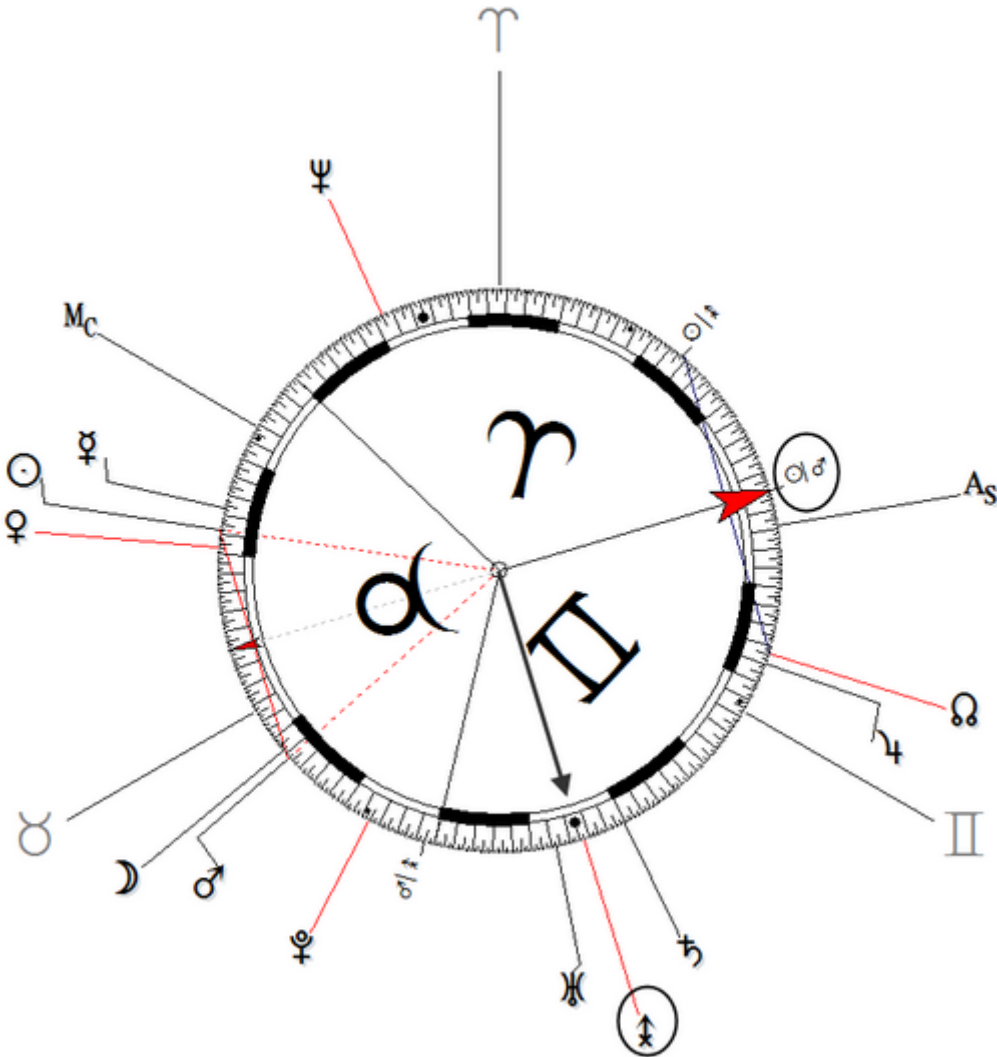

Foxx, Redd

9 December 1922 at 01:12 (= 01:12 AM)St.Louis, Missouri, 38n38, 90w12

Death by Heart Attack 11 October 1991 at 07:45 PM in Hollywood (Age 68)

<https://www.astro.com/astro-databank/Foxx,_Redd>

Harmonic 256

$\odot/\♂ = \updownarrow$