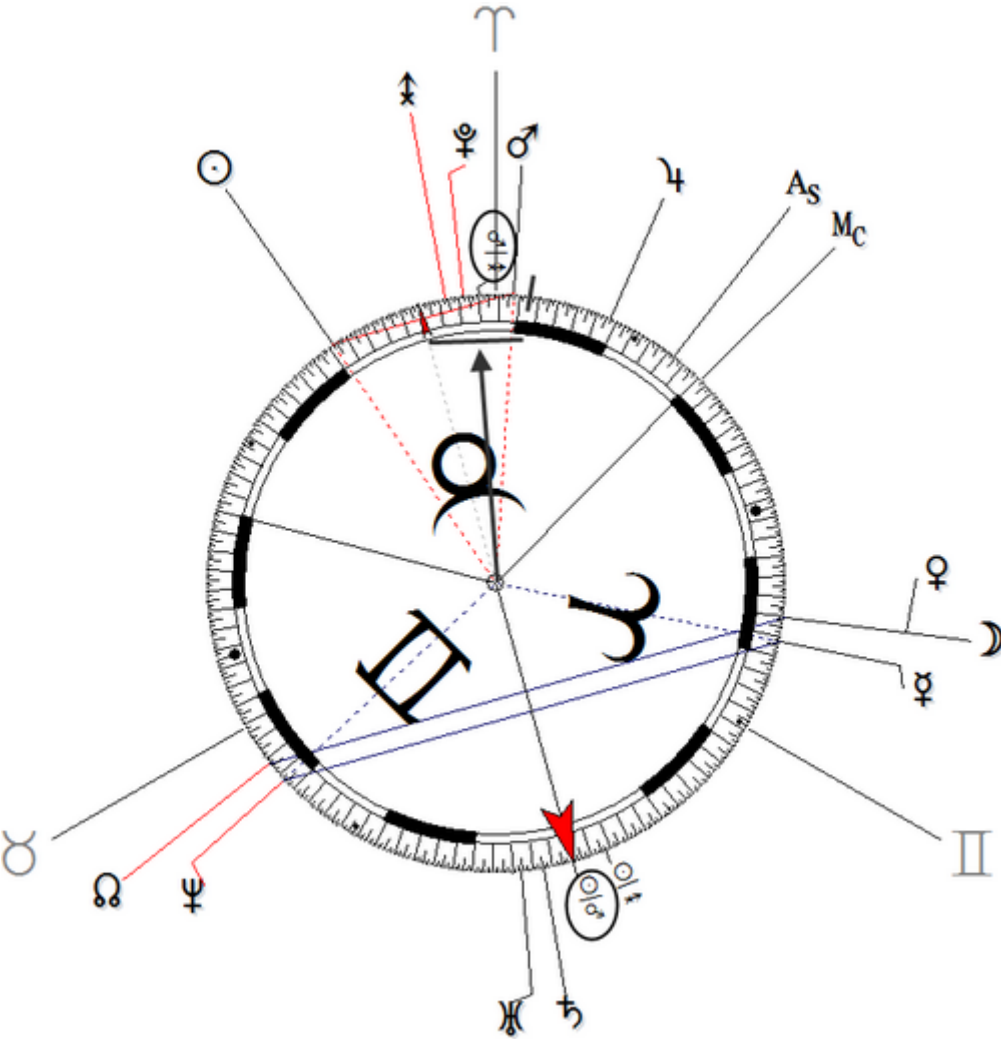

https://www.astro.com/astro-databank/Shirer,_William_L.

Harmonic 256

$$\odot/\♂ = \♂/\updownarrow$$

Shirer died at Boston Hospital of a heart ailment on 12/28/1993.

Lunar Return

Harmonic 256

Lunar ♂ = Lunar ♃ = r ♂/♃	Lunar ☉/♂ = r ☉
	Lunar ♃ = r ☉/♃