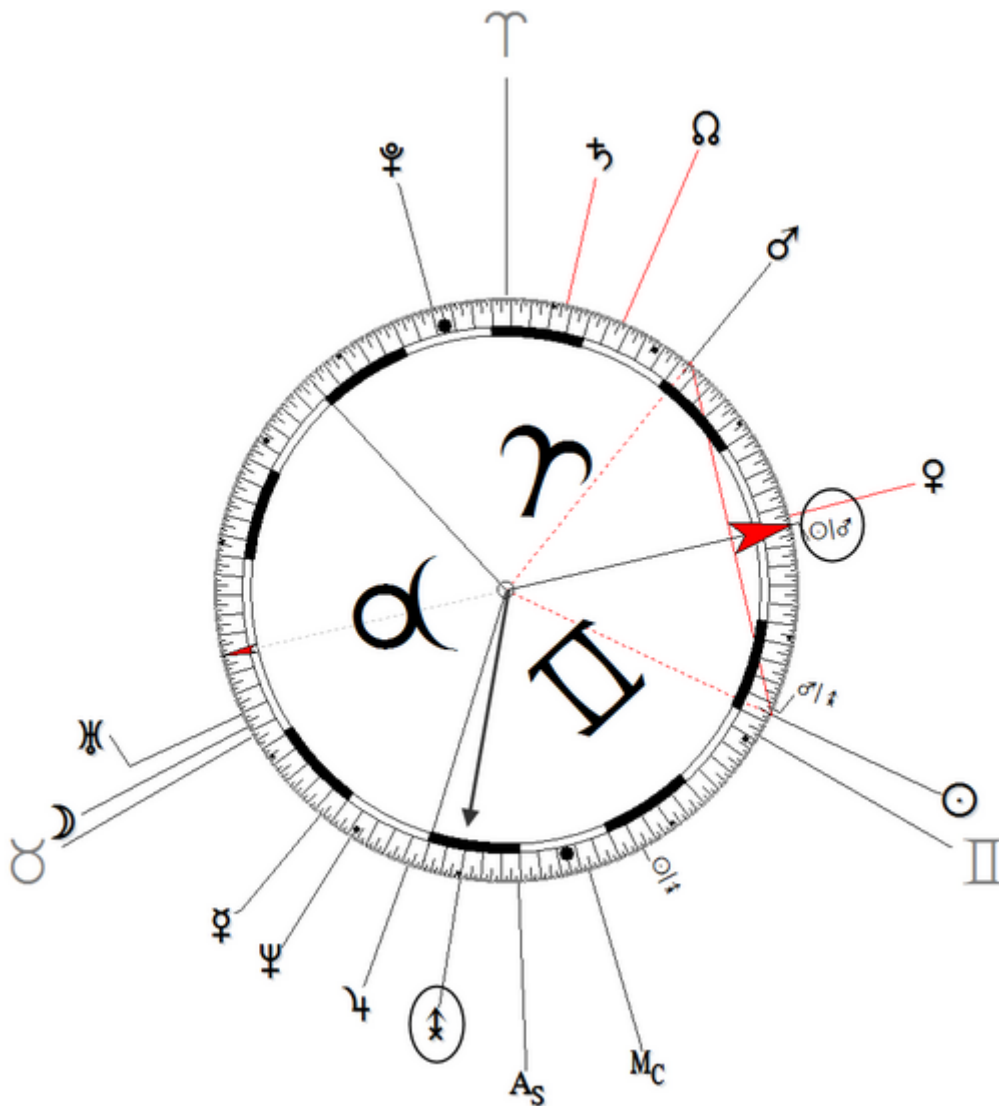

Elisabeth, Queen of Belgium

25 July 1876 at 13:30 (= 1:30 PM)Possenhofen, Germany, 47n57, 11e18

<https://www.astro.com/astro-databank/Elisabeth,_Queen_of_Belgium>

Queen Elisabeth died from a heart attack at the age of 89 on 23 November 1965, 9:35 PM, in Stuivenberg, Brussels.

Harmonic 256

☉/♂ = ♋
☉/♋ = ♂
♂/♋ = ☉