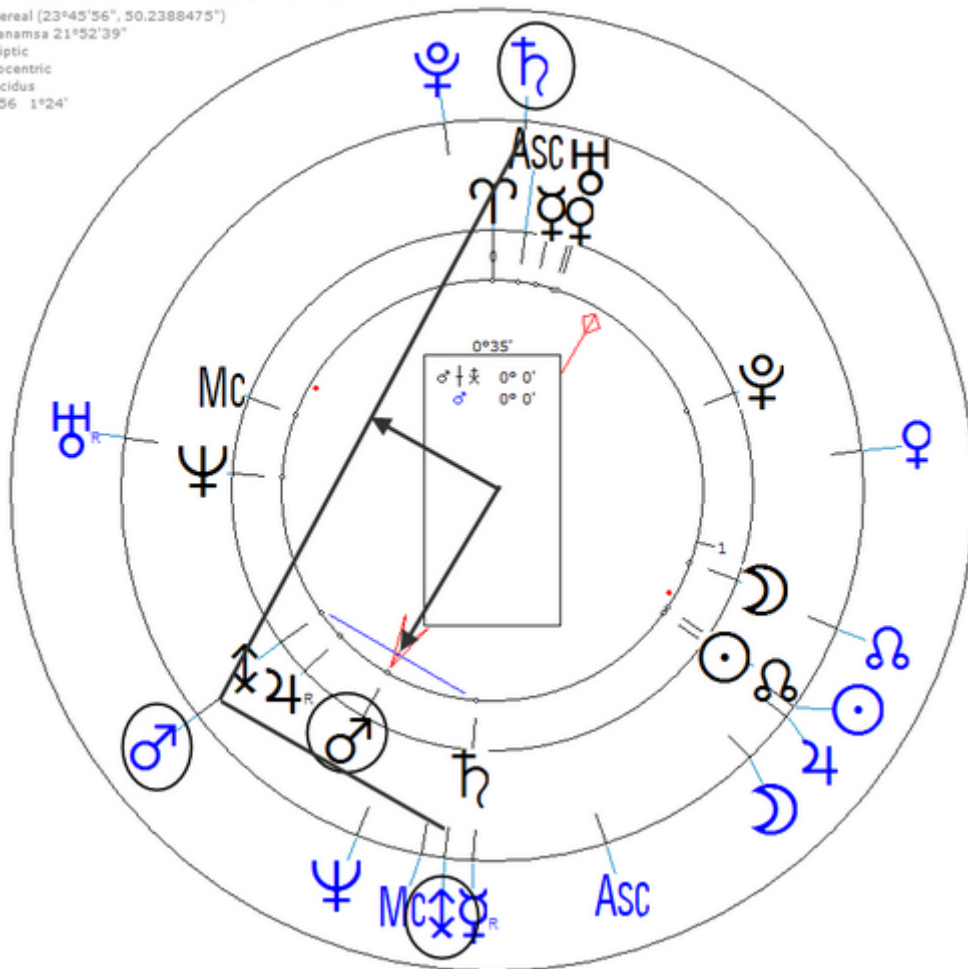

Solar ☉/♁ = r ☉/♃ = r ♀

Solar ♀ = Solar ♃ = r ♃ = r ♀

♀ is AC (II) Ruler and represents kidney.

Alzheimer, Alois
 14 June 1864 Tue 4:00 (GMT+0:40:32) 49n40 10e08
 Marktbreit, Former West Germany (BRD, FRG), Germany
 Sidereal (23°45'56", 50.2388475")
 Ryanamsa 21°52'39"
 Ecliptic
 Geocentric
 Placidus
 H256 1°24'