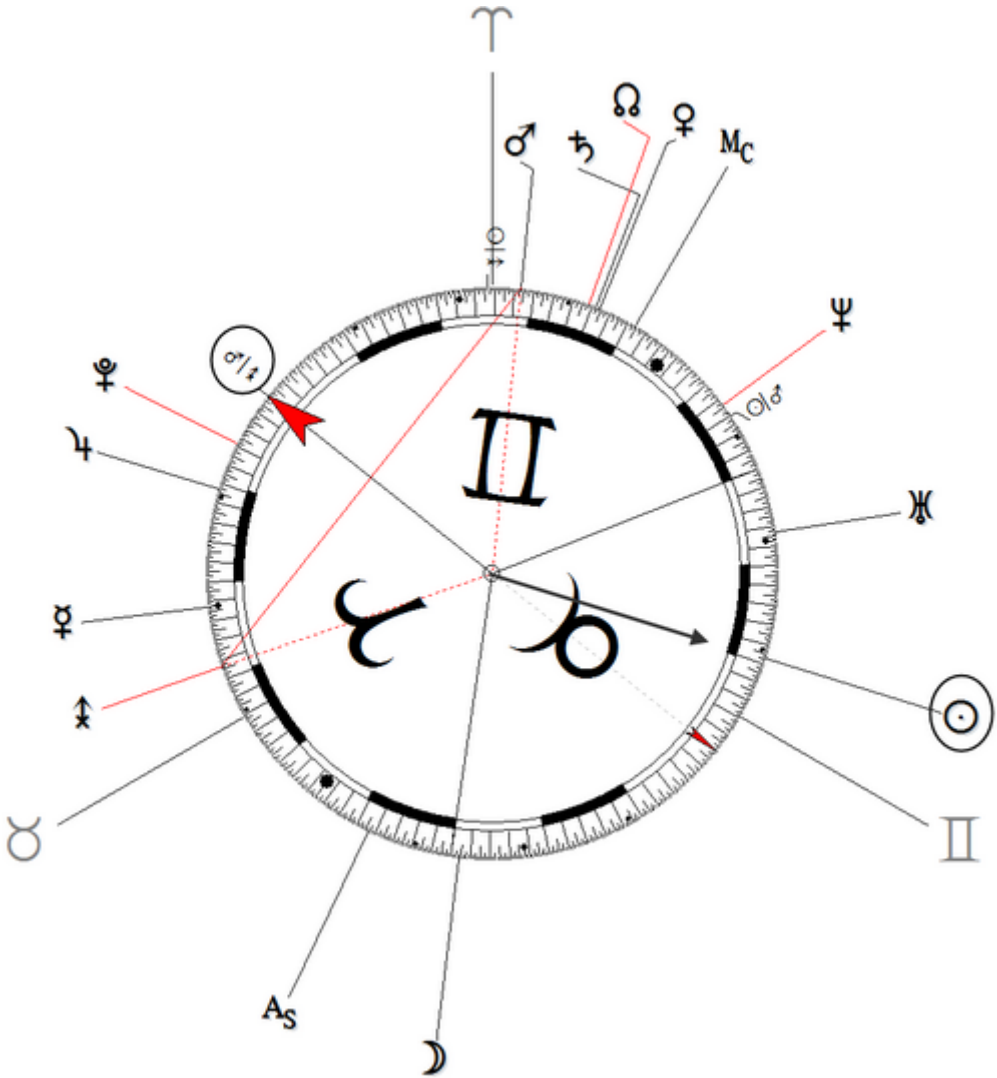

Cheney, Dick

30 January 1941 at 19:30 (= 7:30 PM)Lincoln, Nebraska, 40n48, 96w40

<https://www.astro.com/astro-databank/Cheney,_Dick>

Harmonic 256

$$\begin{aligned} \text{♂} / \text{♁} &= \text{☉} \\ \text{☉} / \text{♂} &= \text{☉} / \text{♁} \end{aligned}$$