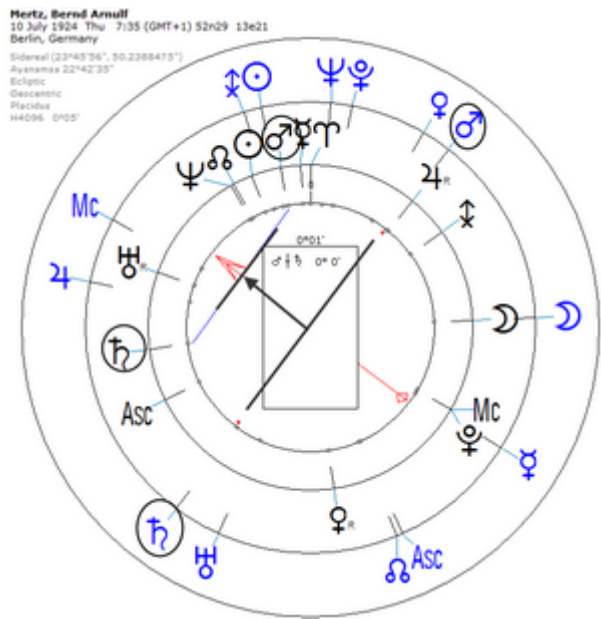

He died peacefully of a heart attack just when he had finished his 50th book on 11/17/1996, 8:38 PM MET, Frankfurt/M., Germany.

Harmonic 4096

Lunar Return	Progressed Lunar Return
Lunar ☉ = r ♂/♄	Lunar ♂ = Lunar ♄ = r ♂/♄
Lunar ♁ = r ♂	Lunar ☉/♁ = r ☉/♁