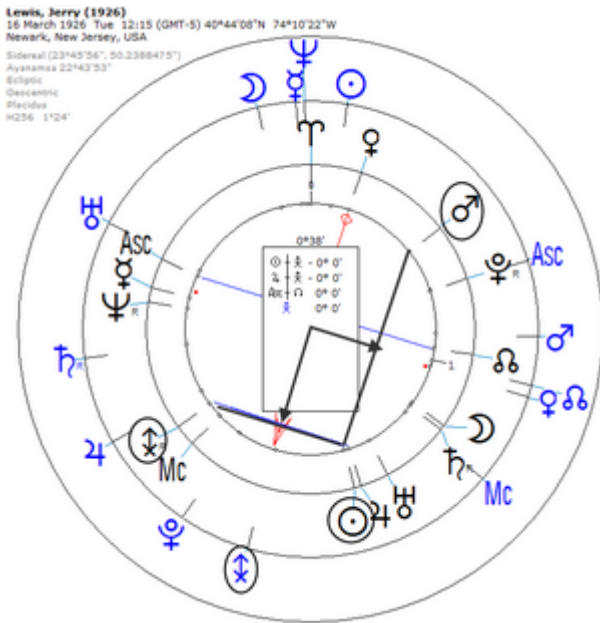

Medical diagnosis 11 June 2006 (Mild heart attack in San Diego)

Secondary Progression

Harmonic 256

$p \text{ ♃ } = r \text{ ☉ } / \text{ ♃ } = r \text{ ☉ } / \text{ ♀ }$	$p \text{ ♀ } / \text{ ♃ } = p \text{ ☉ } / \text{ ♀ } = r \text{ ♀ } / \text{ ♃ }$