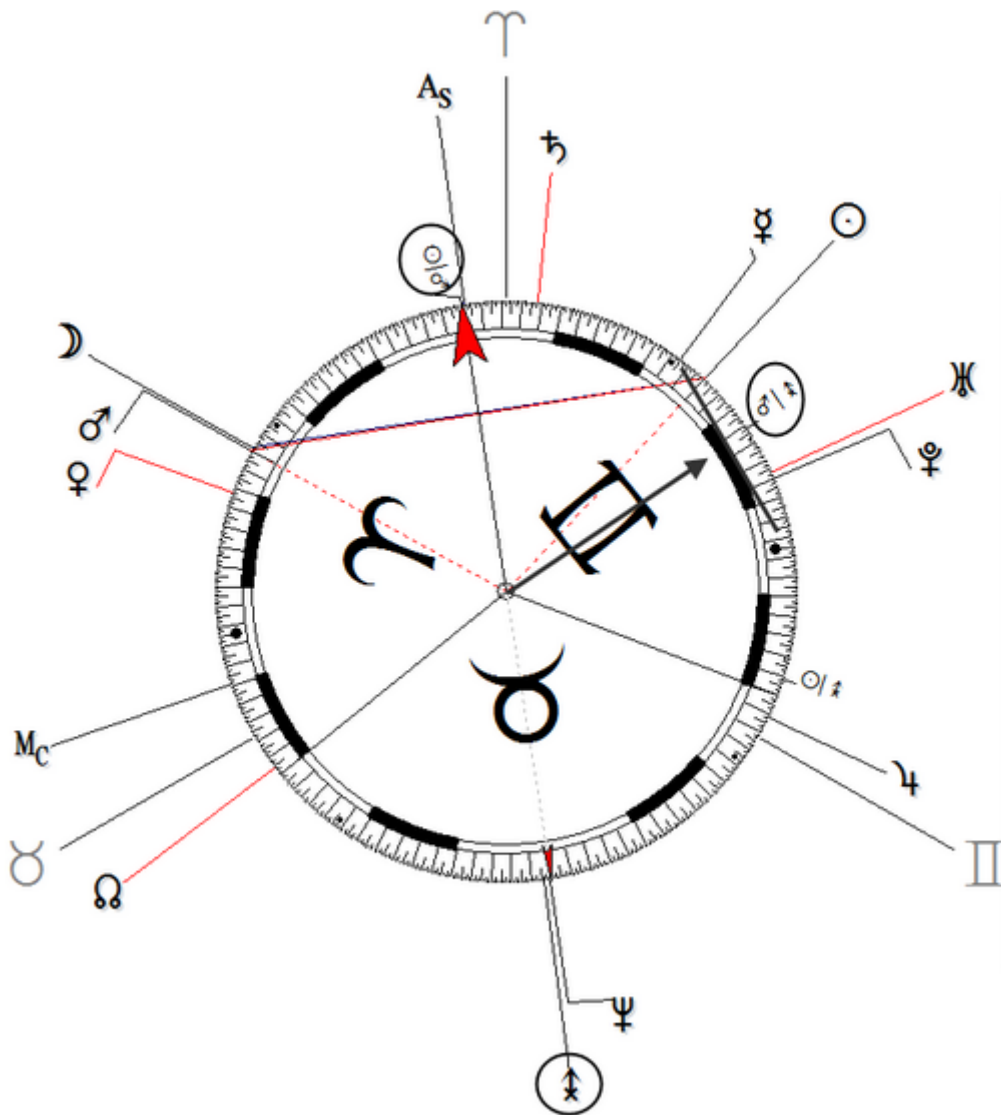

Kennedy, Joan

5 September 1935 at 06:10 (= 06:10 AM)New York, New York, 40n43, 74w0

Medical diagnosis 10 May 1999 at 12:00 midnight in Boston, MA (Mild heart attack, angioplasty)

<https://www.astro.com/astro-databank/Kennedy,_Joan>

Harmonic 256

$$\odot/\♂ = ♂/\♁ = \updownarrow$$