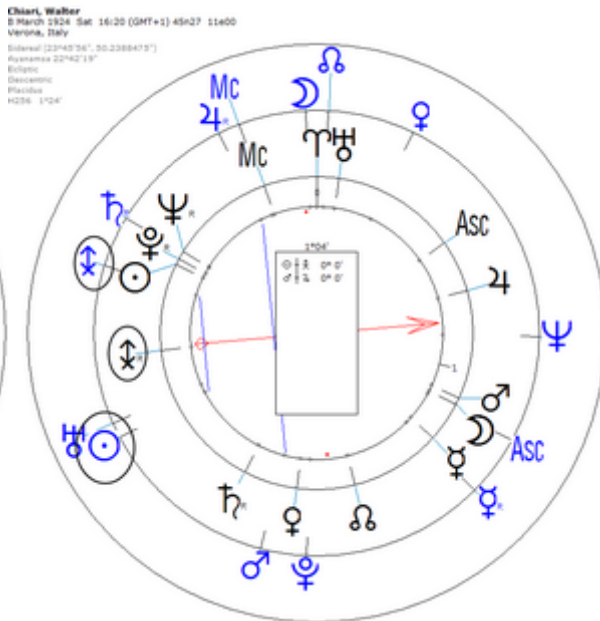

Death by Heart Attack 20 December 1991 at 08:00 AM in Milan, Italy (Heart attack)

Secondary Progression

Harmonic 256

$p \text{♂} / \text{♁} = p \text{☉}$ $p \text{♂} = p \text{♁}$	$p \text{☉} / \text{♁} = r \text{♁}$