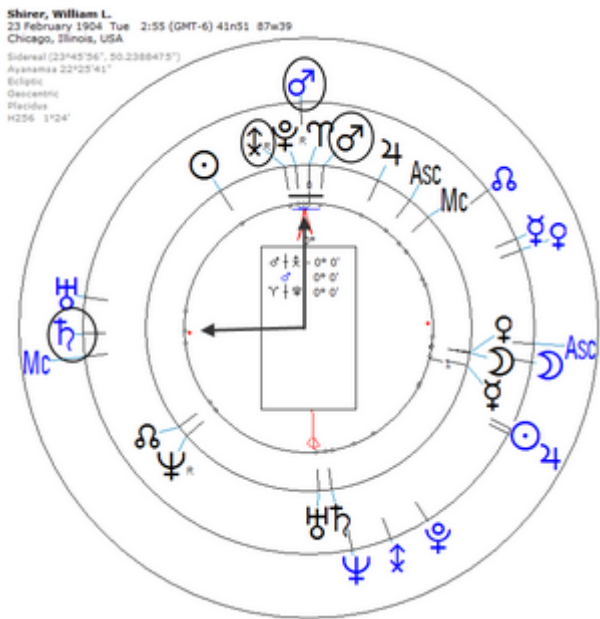

https://www.astro.com/astro-databank/Shirer,_William_L.

Harmonic 256

$$\odot/\♂ = \♂/\updownarrow$$

Shirer died at Boston Hospital of a heart ailment on 12/28/1993.

Lunar Return

Harmonic 256

Lunar ♂ = Lunar ♃ = r ♂/♃	Lunar ☉/♂ = r ☉
	Lunar ♃ = r ☉/♃