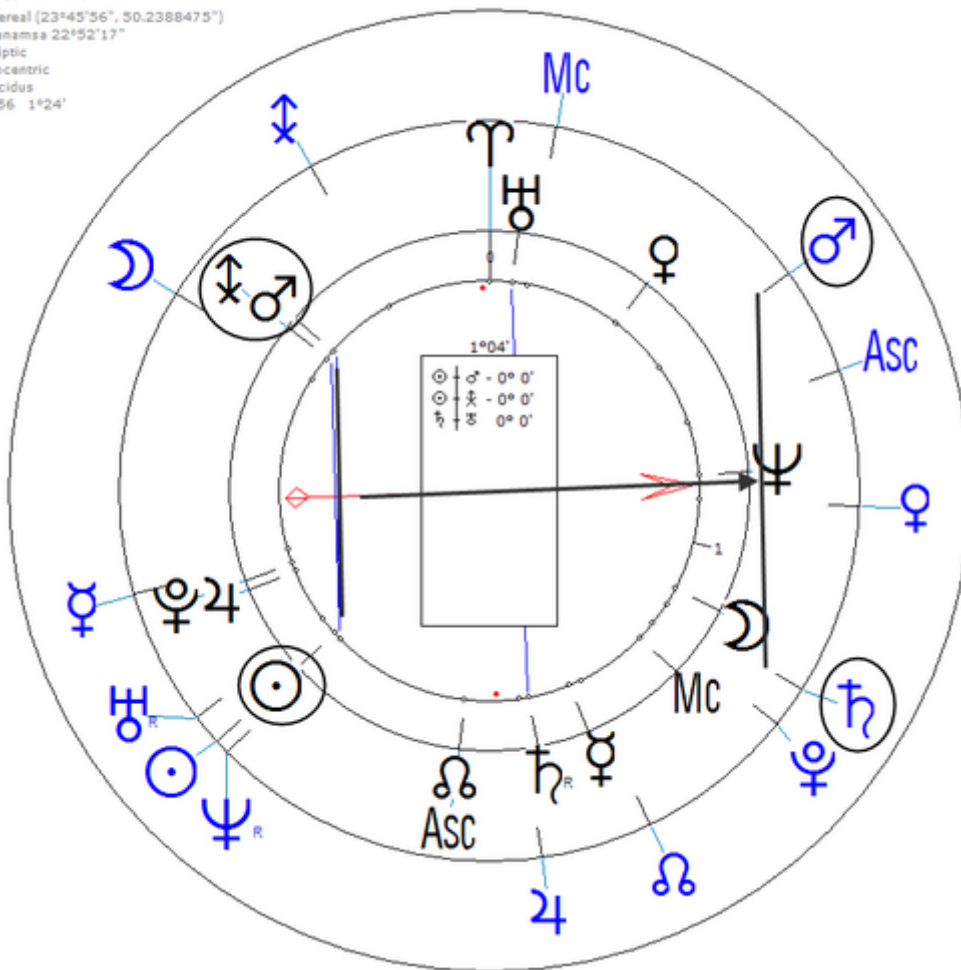

Death by Heart Attack 7 September 1982 in Washington, D.C.(Age 47)

Solar Return

Harmonic 256

Solar $\♂/\♁ = r \odot/\♂ = r \odot/\♁$
Solar $\♁ = r \♂/\♁$

Benjamin, Adam Jr.
6 August 1935 Tue 6:37 (GMT-5) 41°35'36"N 87°20'47"W
Gary, Indiana, USA
Sidereal (23°45'56", 50.2388475")
Ayanamsa 22°52'17"
Ecliptic
Geocentric
Placidus
H256 1°24'