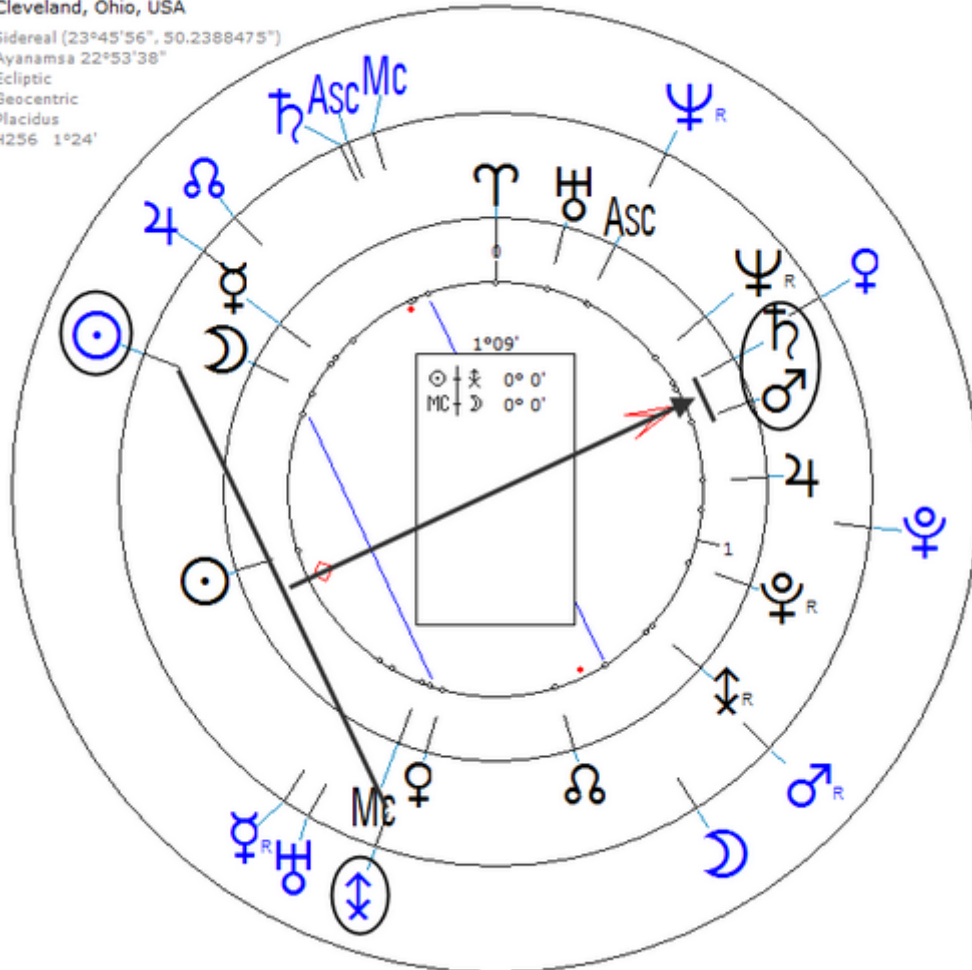

Abel died of complications following a heart attack on 9/23/2001 in Los Angeles.

Secondary Progression

Harmonic 256

p $\odot/\uparrow$ = r $\♂/\uparrow$

p $\♂$ = p $\odot/\uparrow$ = r $\odot/\♁$ = r $\♂/\♁$

Abel, Robert J.
10 March 1937 Wed 8:15 (GMT-5) 41°29'58"N 81°41'44"W
Cleveland, Ohio, USA

Sidereal (23°45'56", 50.2388475")
Ayanamsa 22°53'38"
Ecliptic
Geocentric
Placidus
H256 1°24'