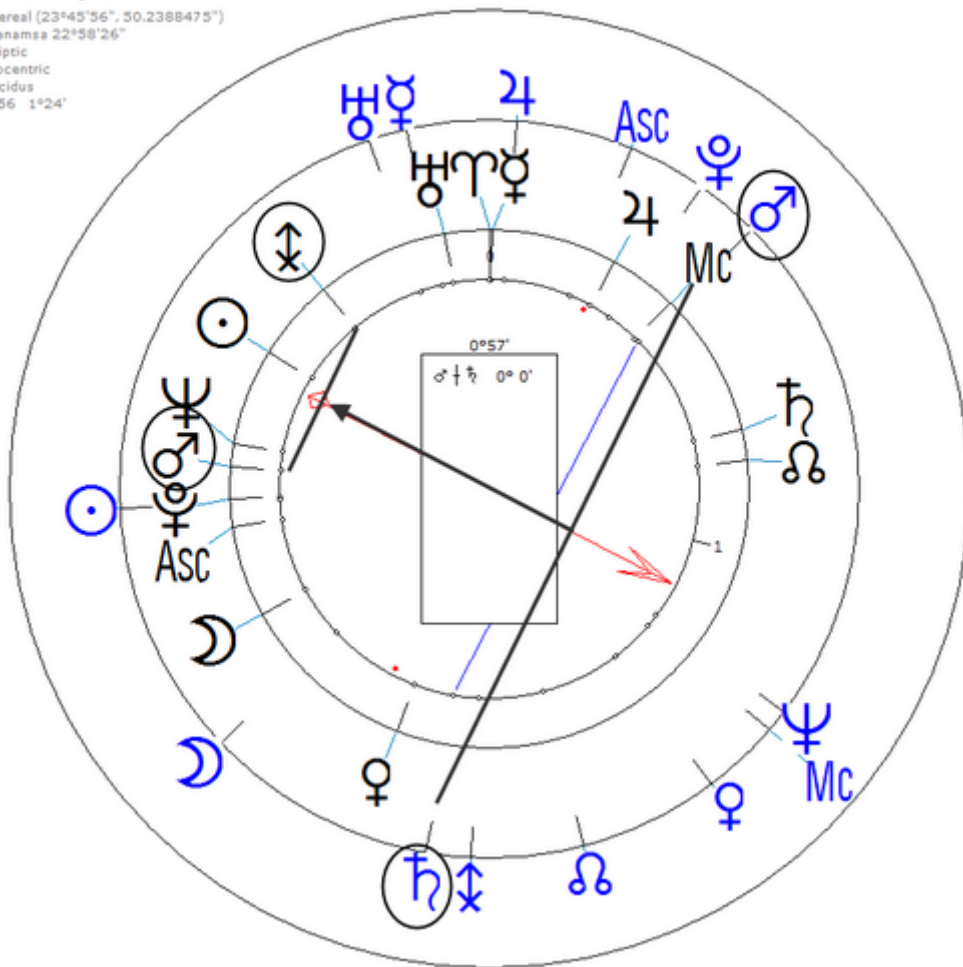

30 June 1943 at 05:45 (= 05:45 AM)Detroit, Michigan, 42n20, 83w03

https://www.astro.com/astro-databank/Ballard,_Florence

Death by Heart Attack 22 February 1976 Detroit, Michigan, U.S.(Age 32)

Harmonic 256

$$\odot/\♂ = \odot/\♁ = \♁$$

Death by Heart Attack 22 February 1976 Detroit, Michigan, U.S. (Age 32)

Secondary Progression

Harmonic 256

p ♂/♃ = r ♂/♁

p ☉/♁ = p ♂

Ballard, Florence
30 June 1943 Wed 5:45 (GMT-4) 42°19'53"N 83°02'45"W
Detroit, Michigan, USA
Sidereal (23°45'56", 50.2388475")
Ayanamsa 22°58'26"
Ecliptic
Geocentric
Placidus
H256 1°24'