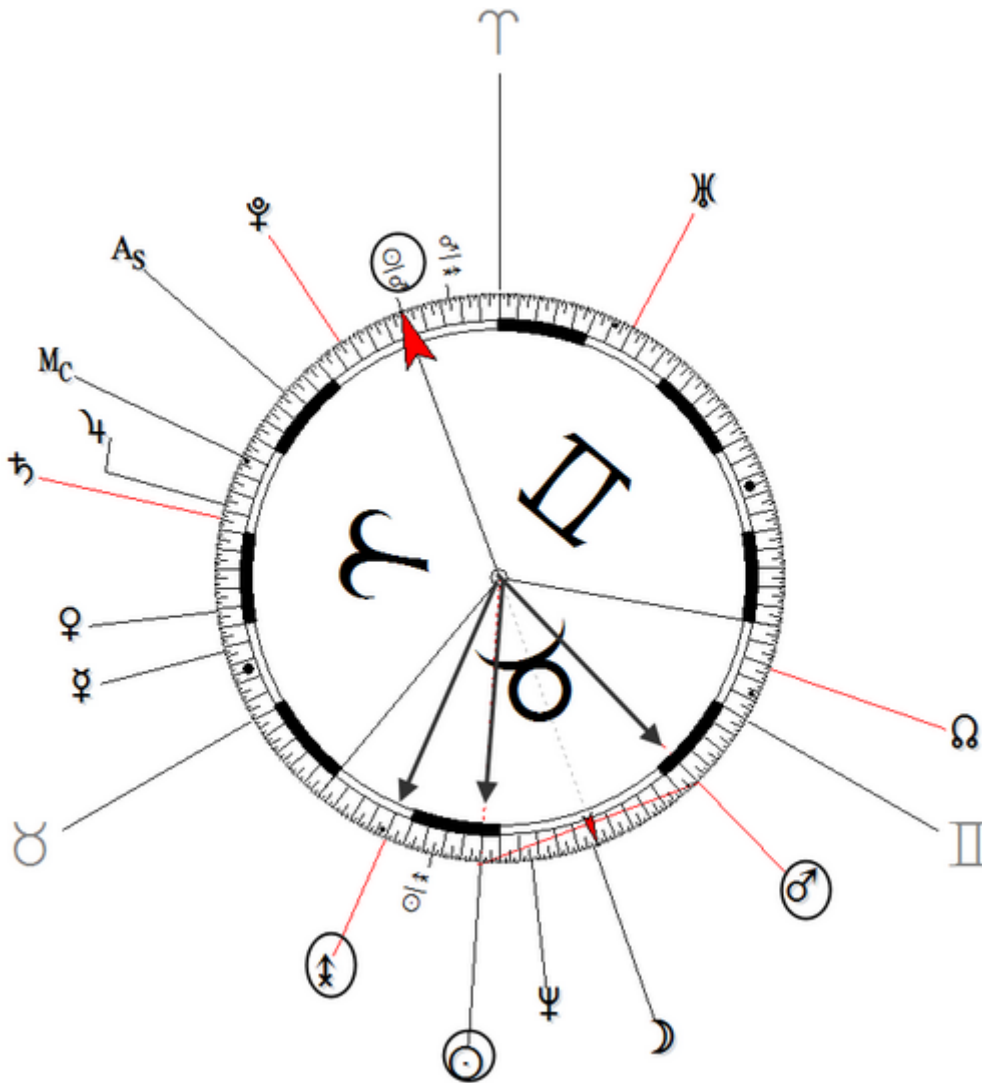

Death by Heart Attack 3 July 1971 at 12:00 midnight in Paris, France

https://www.astro.com/astro-databank/Morrison,_Jim

Harmonic 256

$$\odot/\♂ = \odot = \♂ = \updownarrow$$

Death by Heart Attack 3 July 1971 at 12:00 midnight in Paris, France