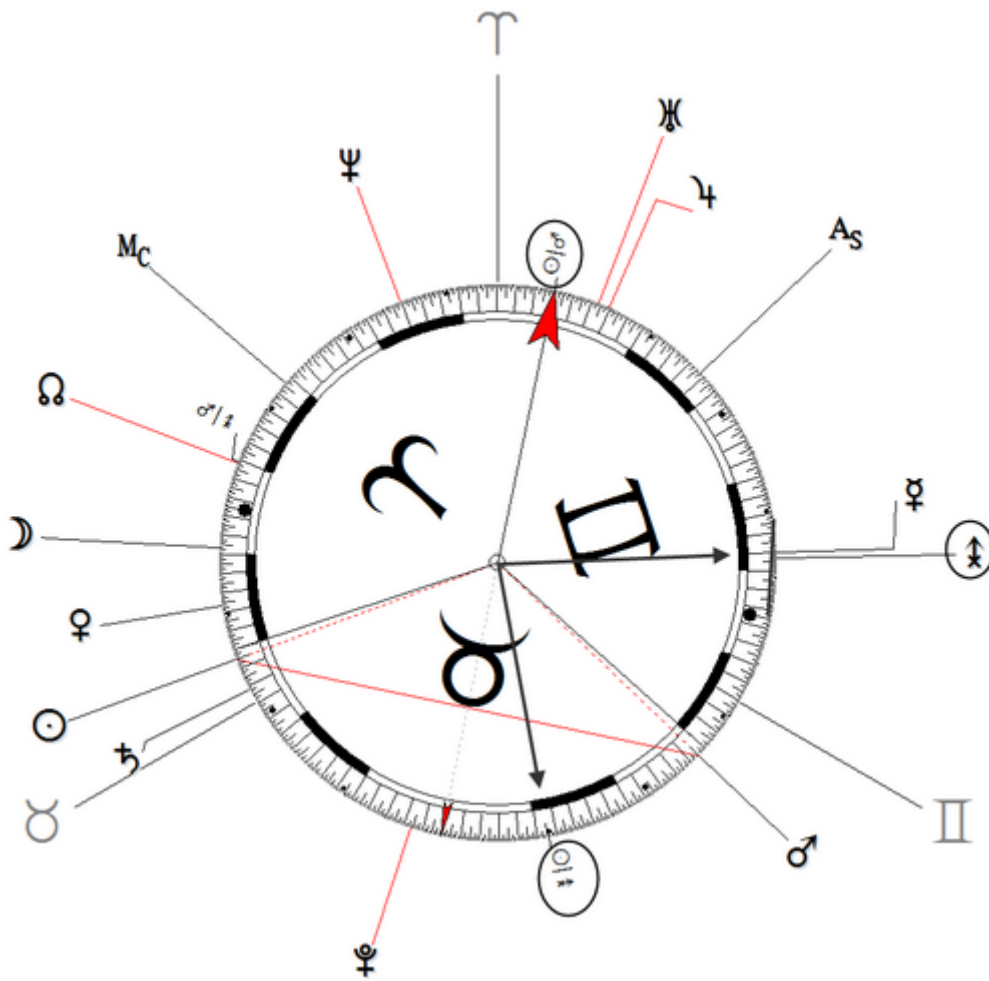

Birth Defect : Heart 14851

24 June 1982 at 10:00 (= 10:00 AM)Edmonds, Washington, 47n49, 122w23

American baby born with a severe heart defect.

<https://www.astro.com/astro-databank/Research:Birth_Defect:_Heart_14851>

Harmonic 256

$$\odot/\♂ = \odot/\updownarrow = \updownarrow$$