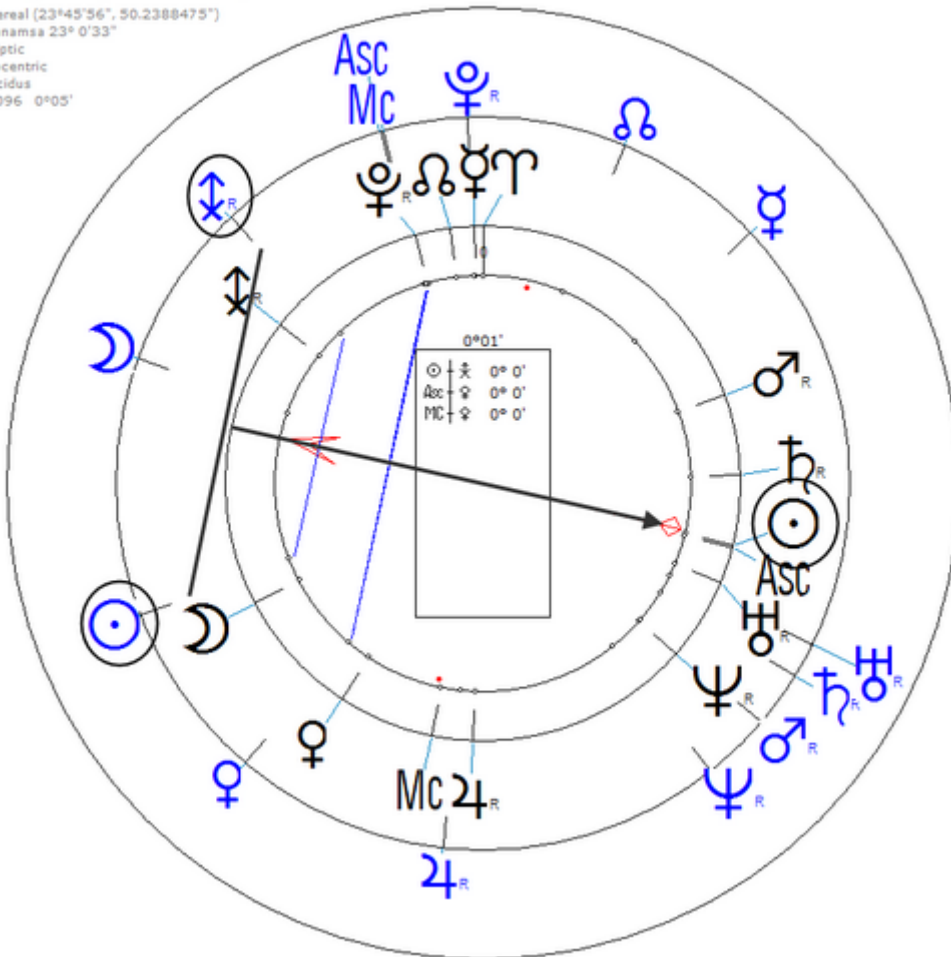

Died the same day, 10:10 AM EST.

Transit

Harmonic 4096

t ☉/♁ = r ☉
t ☉/♂ = r ♂/♁
t ♂/♃ = r ♁
t ☉ = r ♂

Birth Defect : Heart 10129
13 February 1946 Wed 6:50 (GMT-5) 38°53'23"N 77°00'33"W
Washington D.C., Dist of Columbia, USA
Sidereal (23°45'56", 50.2388475")
Ayanamsa 23° 0'33"
Ecliptic
Geocentric
Placidus
H4096 0°05'