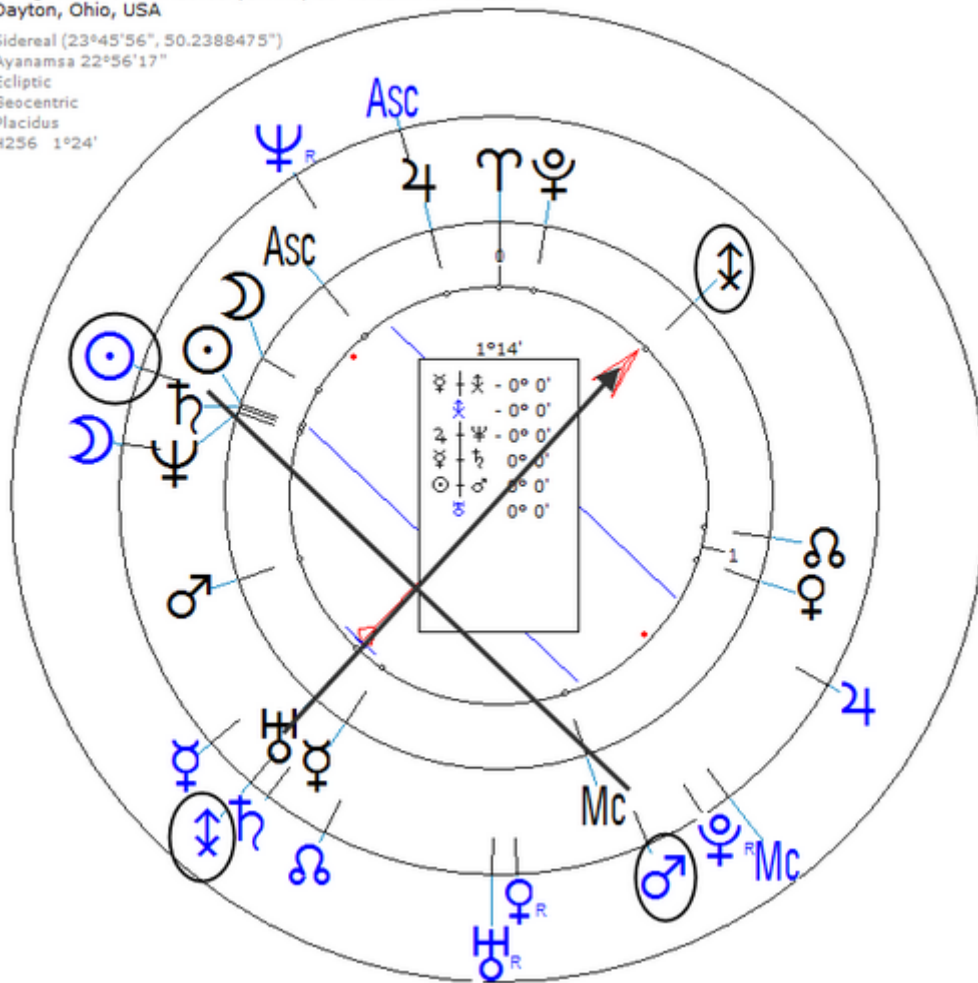

He underwent a quadruple heart bypass operation in December 2015.

<https://en.wikipedia.org/wiki/Martin_Sheen#Personal_life>

Solar Return

Harmonic 256

Solar ☉/♂ = Solar ⚡ = r ⚡

Sheen, Martin

3 August 1940 Sat 20:03 (GMT-5) 39°45'32"N 84°11'30"W
Dayton, Ohio, USA

Sidereal (23°45'56", 50.2388475")
Ayanamsa 22°56'17"
Ecliptic
Geocentric
Placidus
H256 1°24'