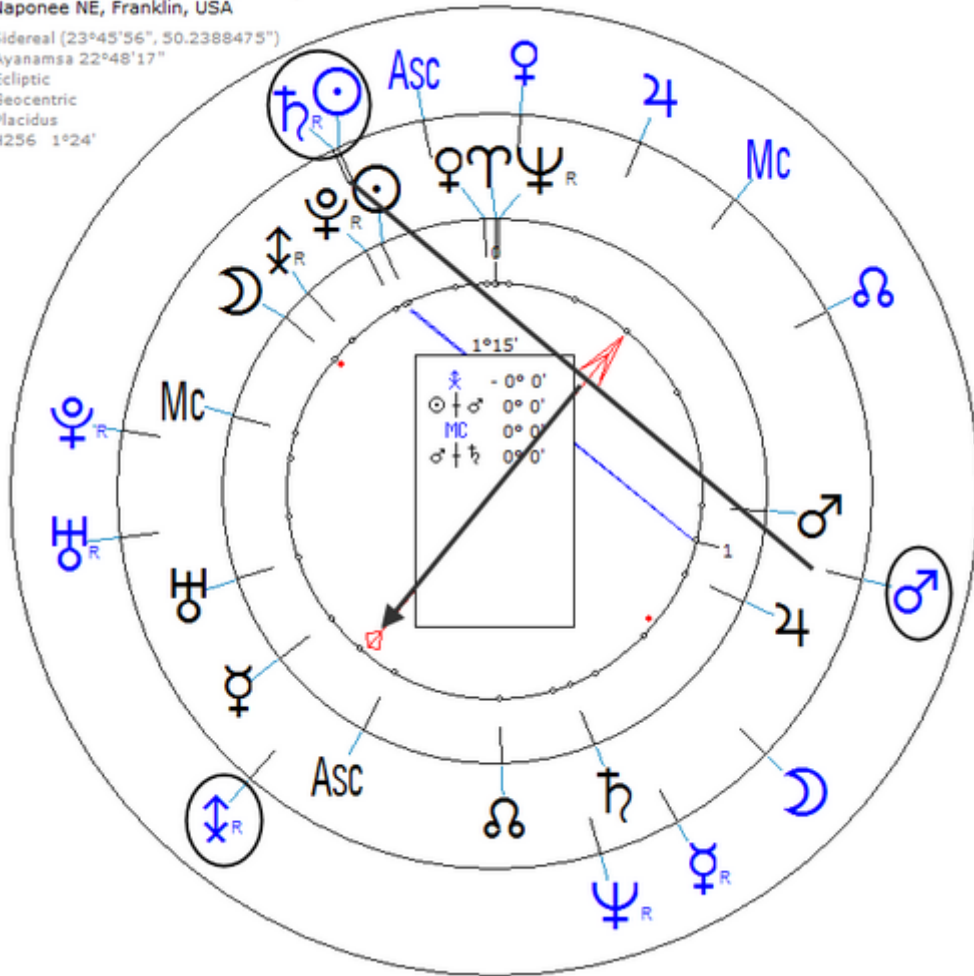

Death by Heart Attack 13 February 1980 at 05:55 AM in Santa Monica, CA

Solar Return

Harmonic 256

Solar ☉/♂ = Solar ♂/♃ = Solar ⚡

Janssen, David

27 March 1931 Fri 10:00 (GMT-6) 40°04'36"N 99°08'28"W
Naponee NE, Franklin, USA

Sidereal (23°45'56", 50.2388475")

Ayanamsa 22°48'17"

Ecliptic

Geocentric

Placidus

H256 1°24'