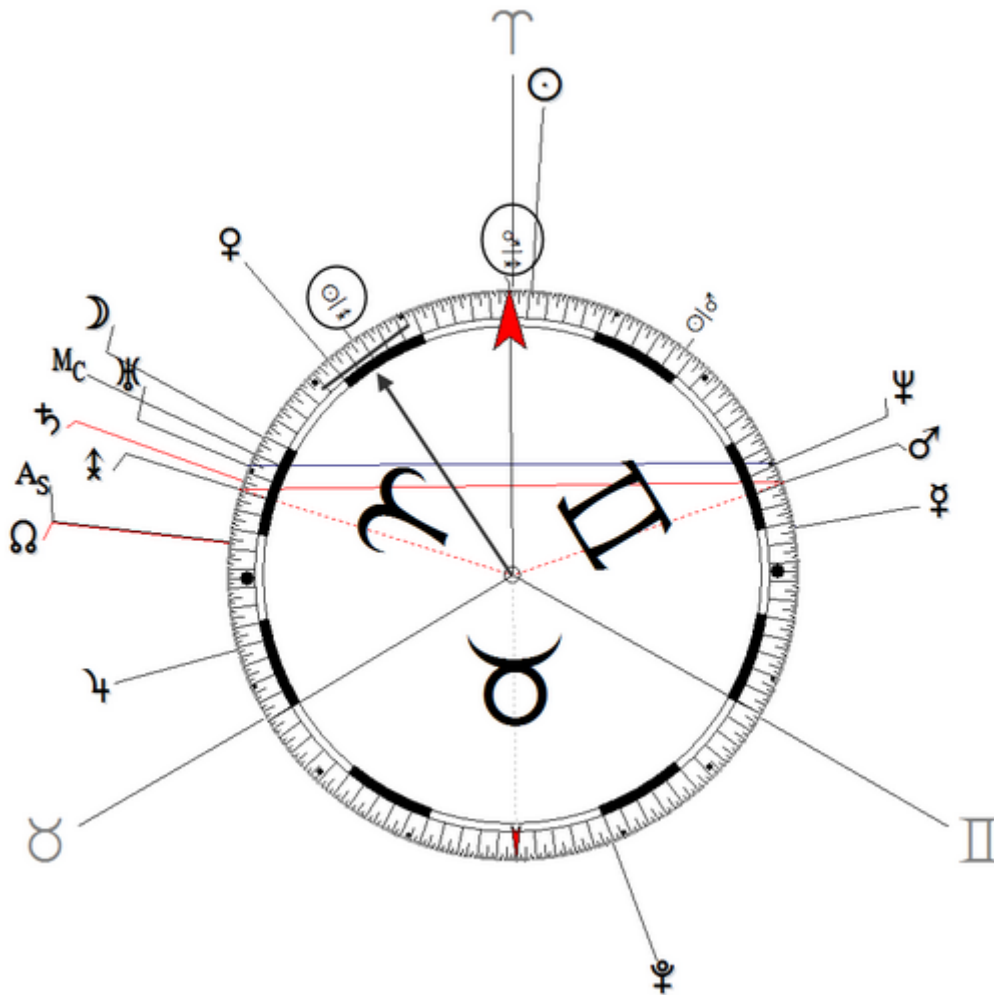

Fosse, Bob

23 June 1927 at 22:29 (= 10:29 PM)Chicago, Illinois, 41n51, 87w39

American dancer.

a) He was pronounced dead of cardiac arrest at George Washington Hospital 23 September 1987 at 7:23 PM

b) Death by Heart Attack 23 September 1987 at 07:23 AM in Washington, DC (Age 60)

<https://www.astro.com/astro-databank/Fosse,_Bob>

Harmonic 256

♂/♁ = ☉/♁