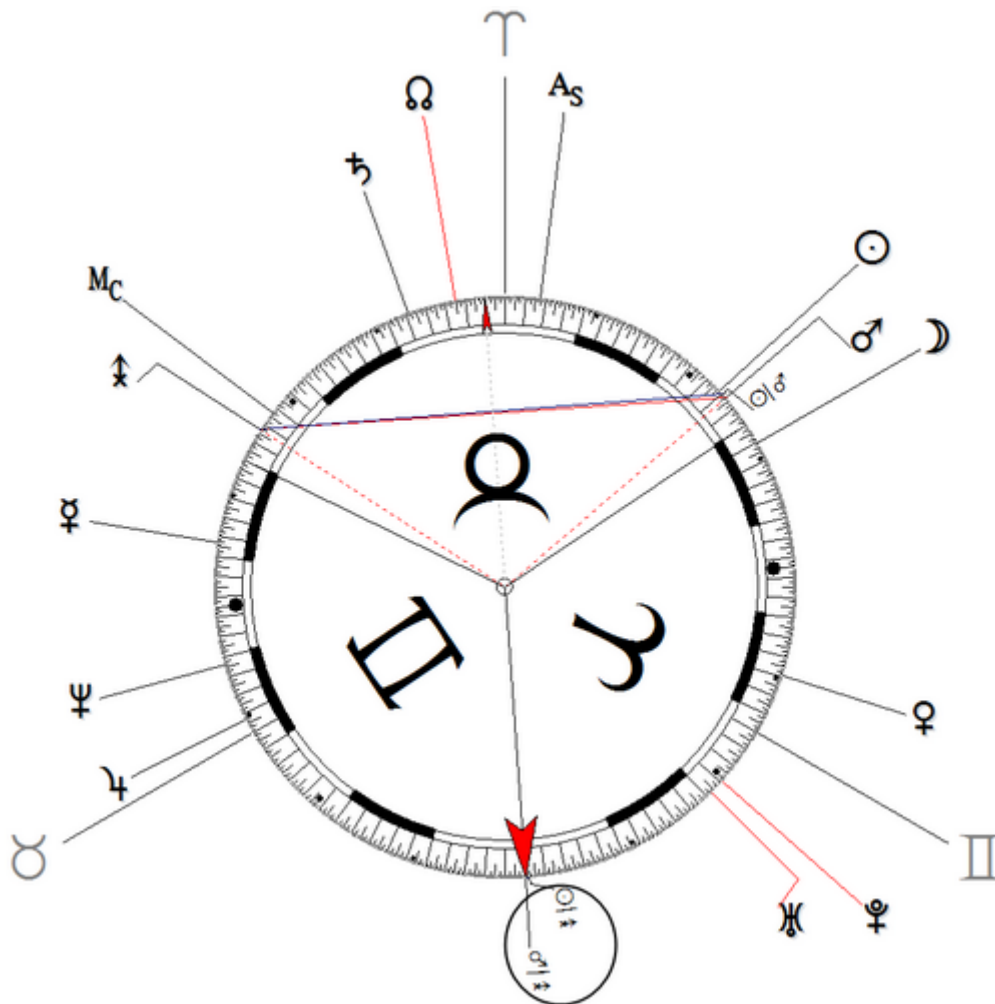

Bartman, Joyce

31 October 1930 at 21:30 (= 9:30 PM)Vancouver, British Columbia (CAN), 49n16, 123w07

<https://www.astro.com/astro-databank/Bartman,_Joyce>

Death by Heart Attack 15 February 1991 at 11:16 AM in Virginia Beach, VA (Age 60)

Harmonic 256

☉ = ♂

☉/♁ = ♂/♁