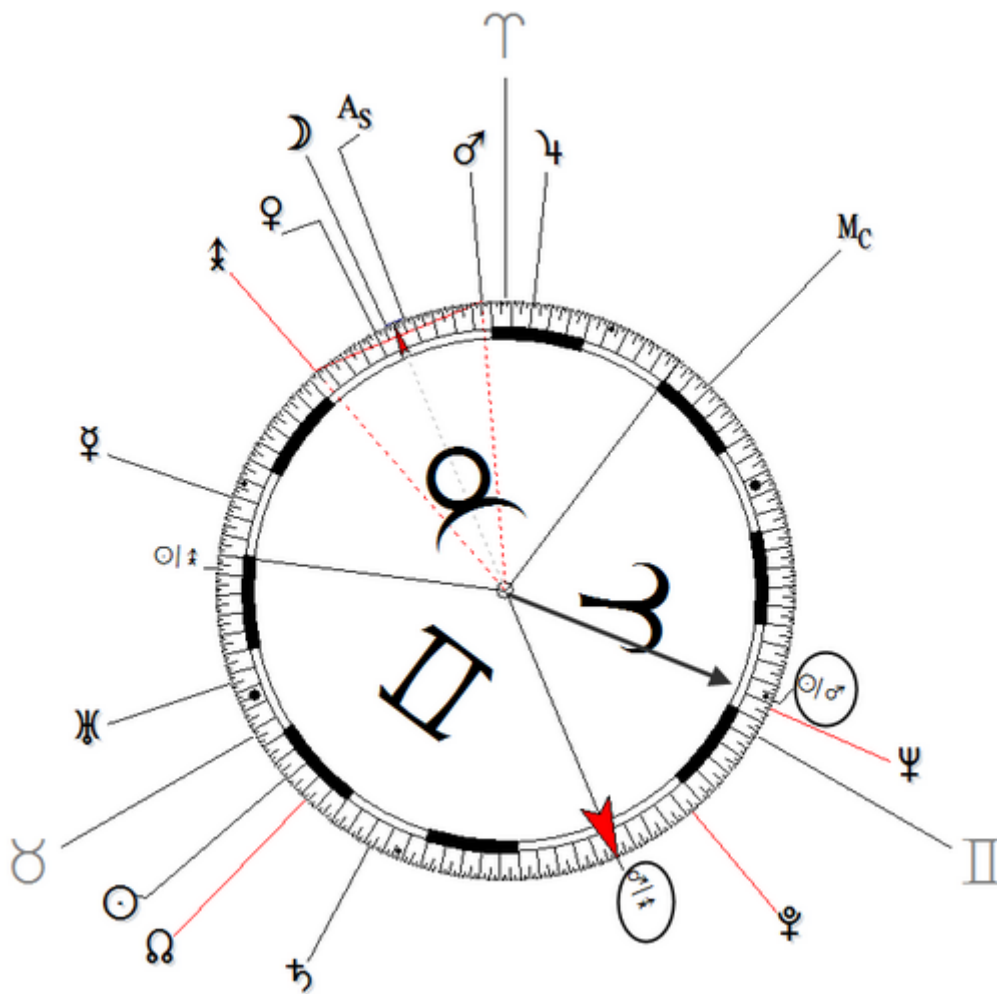

The correct birth time is 04:35 PM.

Harmonic 256

☉/♂ = ♂/♁

Death by Heart Attack 16 August 1977 at 2:50 PM in Memphis (Age 42)

Lunar Return

Harmonic 256

Lunar ☉/♂ = r ☉ = r ⚡	Lunar ♂/⚡ = Lunar ☉
-----------------------	---------------------