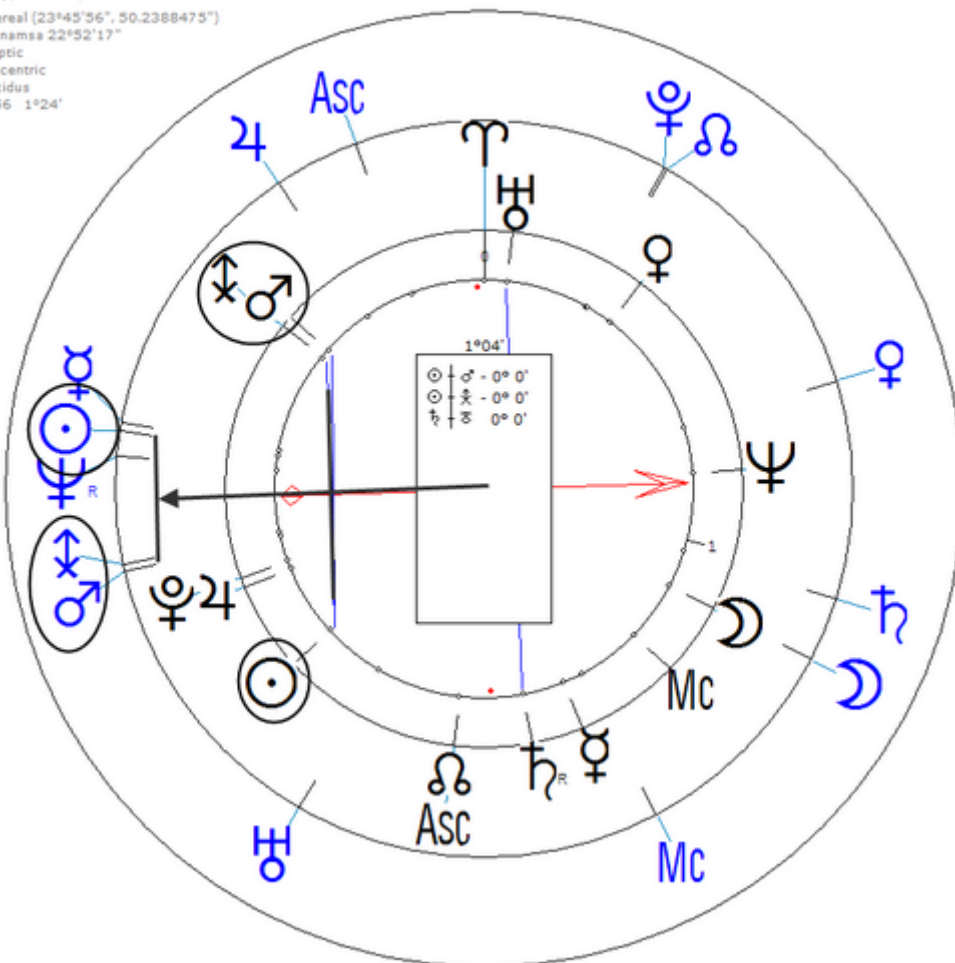

Death by Heart Attack 7 September 1982 in Washington, D.C. (Age 47)

Lunar Return

Harmonic 256

$$\text{Lunar } \odot/\♂ = \text{Lunar } \odot/\♁ = r \odot/\♂ = r \odot/\♁$$

Benjamin, Adam Jr.
6 August 1935 Tue 6:37 (GMT-5) 41°35'36"N 87°20'47"W
Gary, Indiana, USA

Sidereal (23°45'56", 50.2388475°)
Ayanamsa 22°52'17"
Ecliptic
Geocentric
Placidus
H256 1°24'