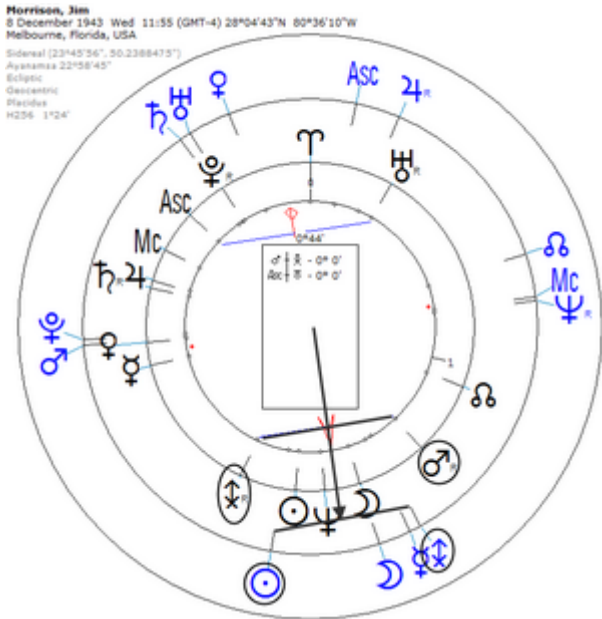

Death by Heart Attack 3 July 1971 at 12:00 midnight in Paris, France

Harmonic 256

Lunar Return	Progressed Lunar Return
Lunar ☉/♁ = r ♀/♁	Lunar ♁ = Lunar ♀/♁ = r ♀/♁
Lunar ☉/♂ = r ♂	Lunar ☉/♁ = r ☉/♂