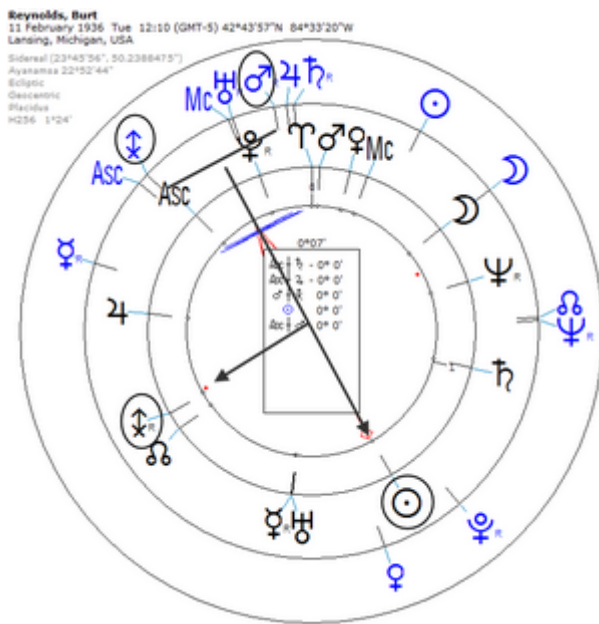

Harmonic 256

$\odot/\♂ = \♂/\updownarrow$

Death by Heart Attack 6 September 2018 in Jupiter (cardiopulmonary arrest)

Lunar Return

Harmonic 256

Lunar ♂ / ♁ = r ☉ = r ♁	Lunar ☉ / ♁ = Lunar ♂
-------------------------	-----------------------