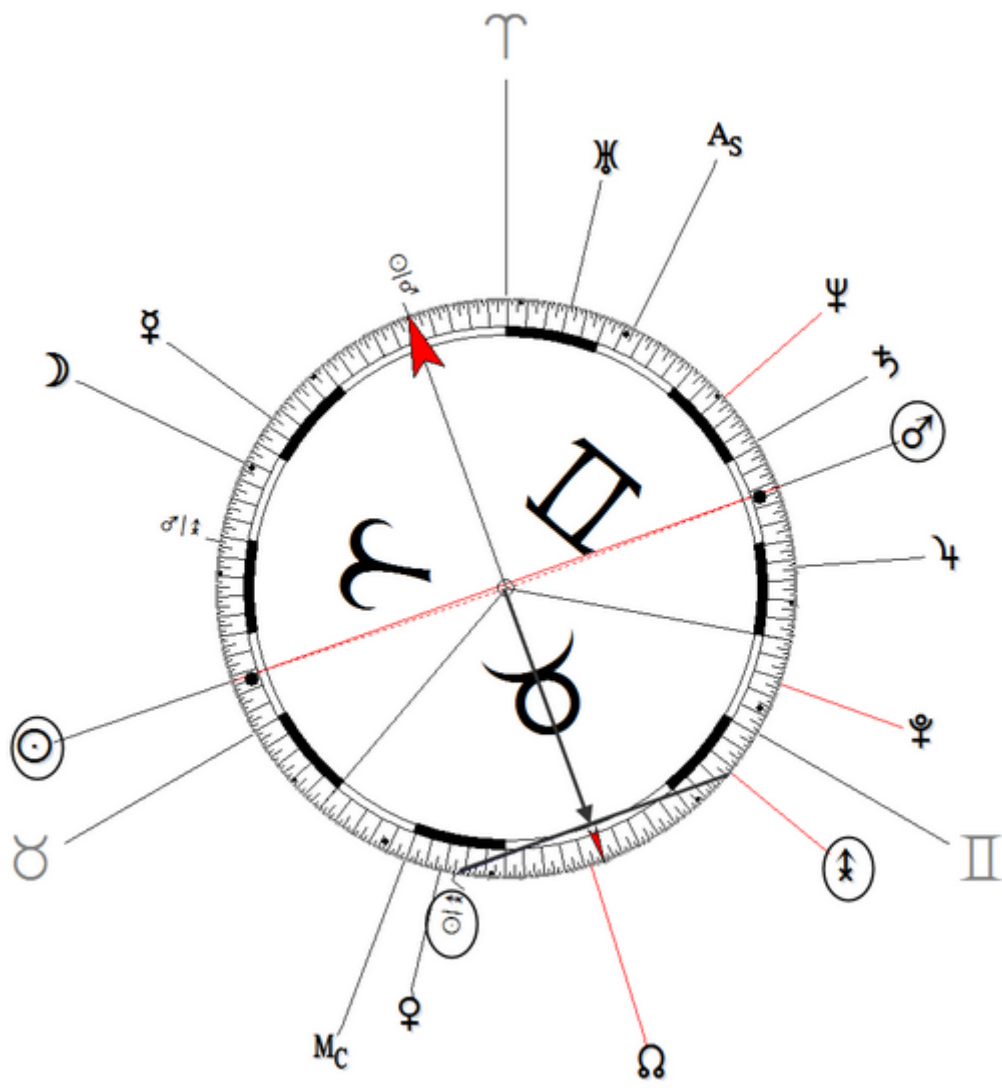

Abel, Robert J.

10 March 1937 at 08:15 (= 08:15 AM)Cleveland OH, USA, 41n30, 81w42

<https://www.astro.com/astro-databank/Abel,_Robert_J.>

Abel died of complications following a heart attack on 9/23/2001 in Los Angeles.

Harmonic 256

$$\odot/\♂ = (\odot/\♁)/♁$$

$$\odot/\♁ = ♂/\♁$$