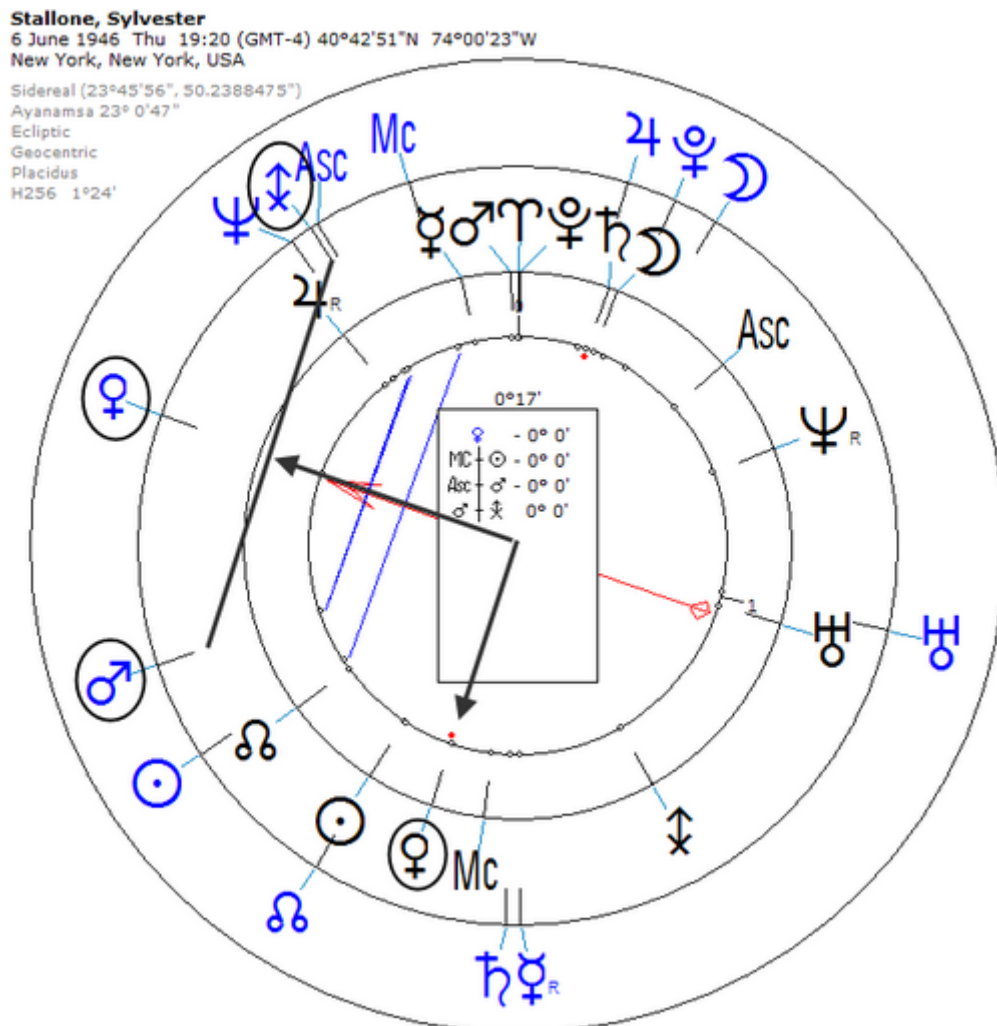

When we look at this operation in Sylvester Stallone's horoscope :

Jackie Stallone : Medical procedure 19 January 1998 (Angioplasty after a heart attack)

Stallone, Sylvester

6 July 1946 at 19:20 (= 7:20 PM)New York, New York, 40n43, 74w0

<https://www.astro.com/astro-databank/Stallone,_Sylvester>

Secondary Progression

Harmonic 256

$p \text{ ♀} = p \text{ ♂} / \text{♁} = r \text{ ♀}$

$p \text{ ♂} = r \text{ ♂} / \text{♁}$