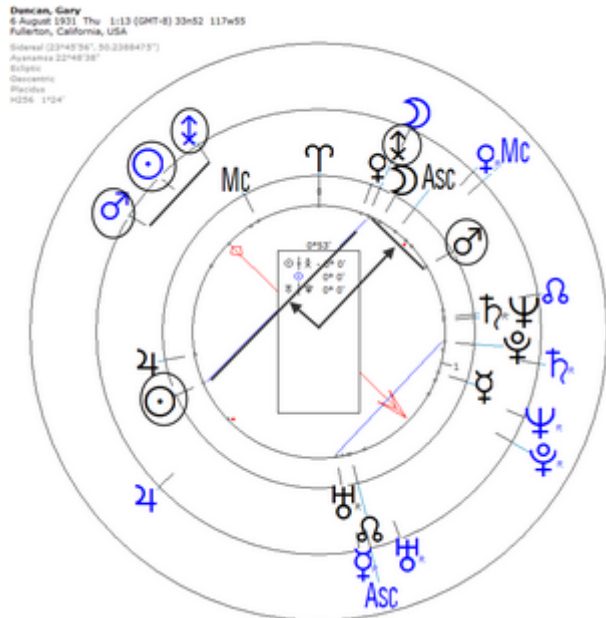

Died of a massive heart attack 6/19/1988; 8:00 to 8:30 AM, Marine-on-St.Croix; MN.

Transit

Harmonic 256

There are two methods to determine whether he died at 8:00 or 8:30.

First method is our heart formula : As we see here, it is more likely that he died at 8:30, because all three planets were involved.

Transit at 8:00	Transit at 8:30
$t \text{♂} / \uparrow = r \text{☉} / \uparrow$	$t \text{☉} = t \text{♂} / \uparrow = r \text{☉} / \uparrow = r \text{♂} / \uparrow$