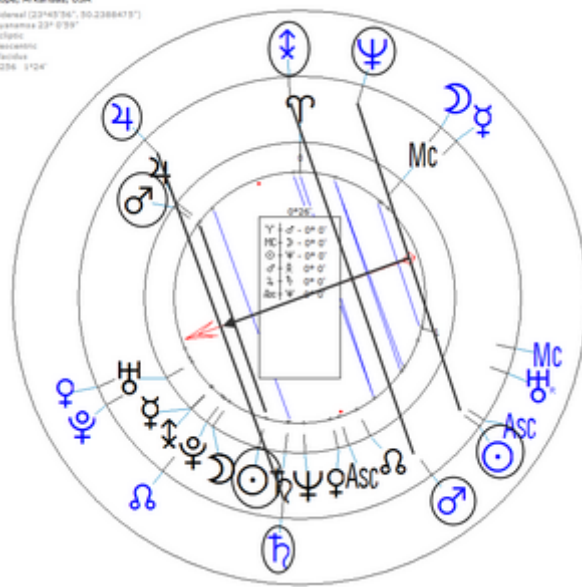

Clinton, Bill
19 August 1946, Mon. 8:51 (GMT-6) 33°40' 93w35
Hope, Arkansas, USA
Sidereal (23°45'36", 50.2388475")
Jygmatica 23° 0'39"
Deccanmic
Placidus
H256, 1°24'