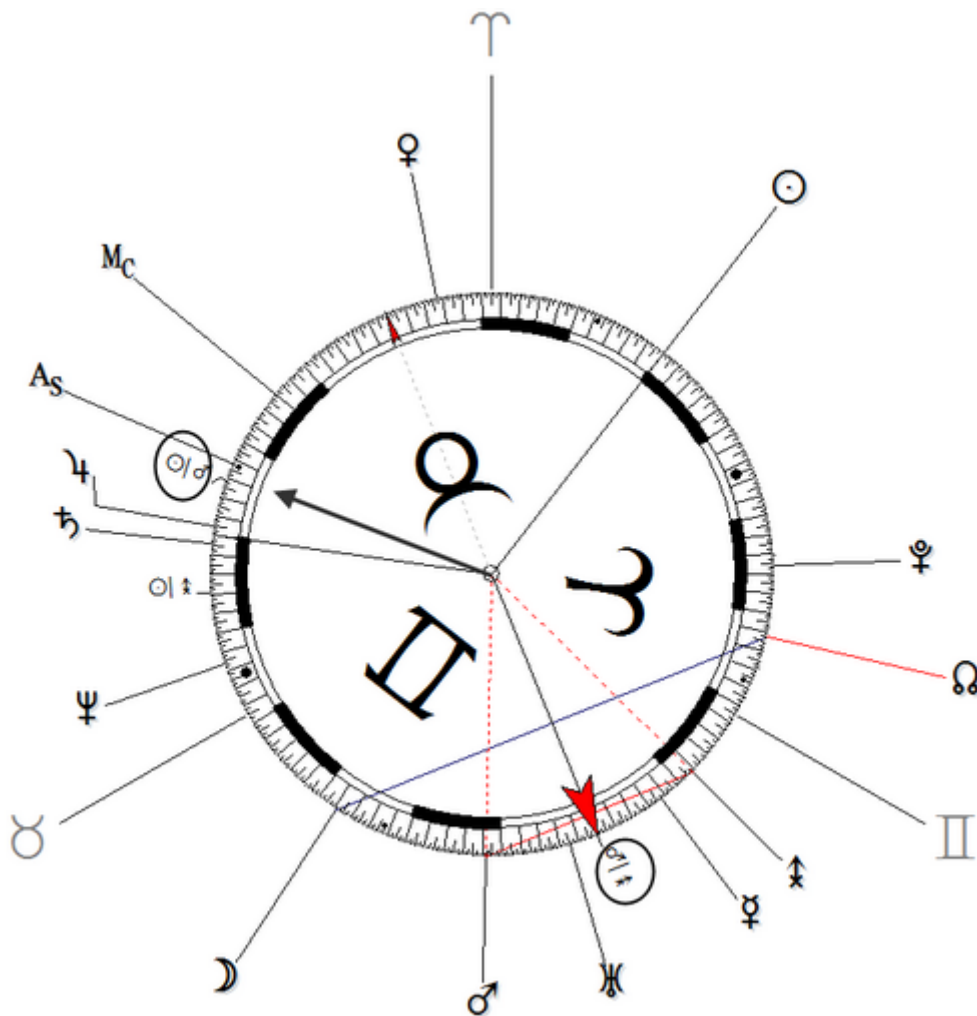

Louis, Joe

13 May 1914 at 08:00 (= 08:00 AM)Lafayette, Alabama, 32n54, 85w24

Death by Heart Attack 12 April 1981 in Las Vegas, NV.

<https://www.astro.com/astro-databank/Louis,_Joe>

Harmonic 256

☉/♂ = ♂/♁