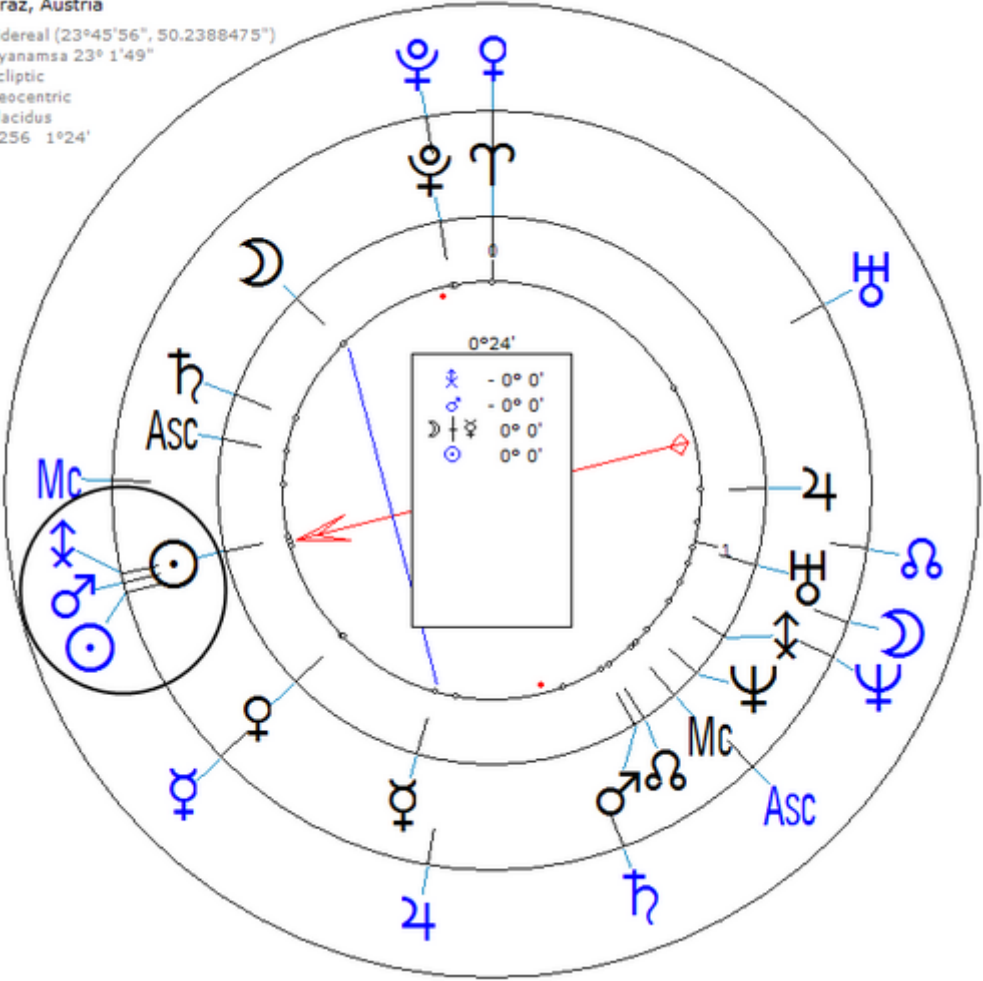

Arnold elected to have heart surgery in Los Angeles, CA on April 16, 1997 to replace a heart valve.

Secondary Progression

Harmonic 256

$$p \odot / \updownarrow = p \♂ = r \odot$$

Schwarzenegger, Arnold
30 July 1947 Wed 4:10 (GMT+2) 47n05 15e27
Graz, Austria
Sidereal (23°45'56", 50.2388475")
Ayanamsa 23° 1'49"
Ecliptic
Geocentric
Placidus
H256 1°24'