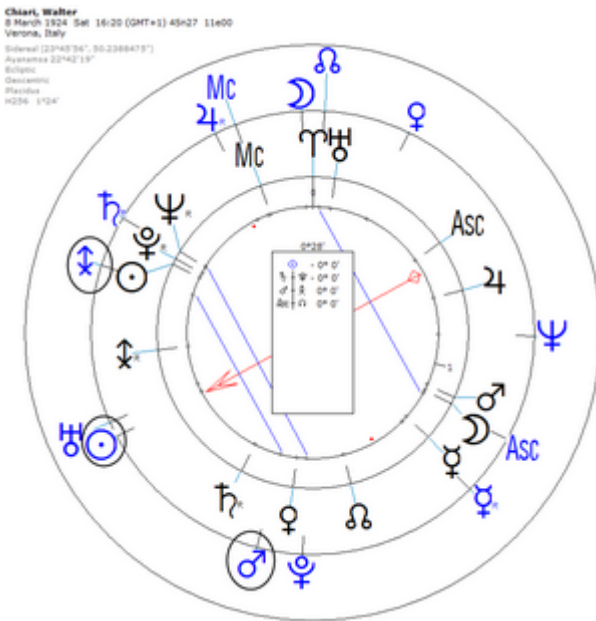

Death by Heart Attack 20 December 1991 at 08:00 AM in Milan, Italy (Heart attack)

Secondary Progression

Harmonic 256

$p \text{♂} / \text{♁} = p \text{☉}$ $p \text{♂} = p \text{♁}$	$p \text{☉} / \text{♁} = r \text{♁}$