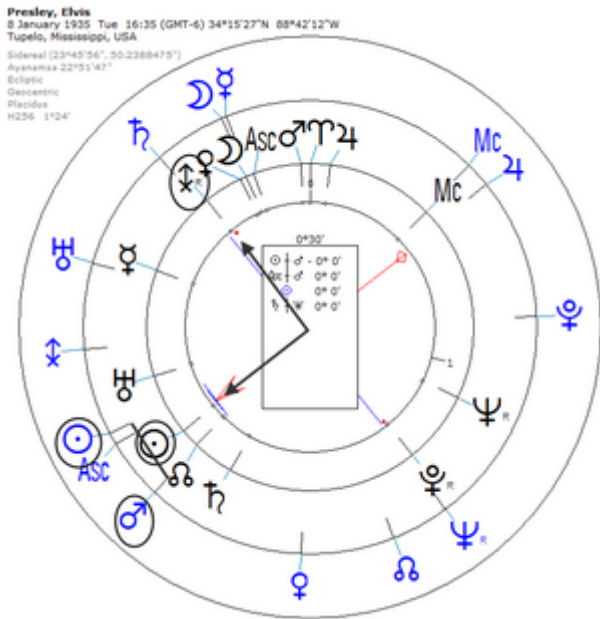

The correct birth time is 04:35 PM.

Harmonic 256

☉/♂ = ♂/♁

Death by Heart Attack 16 August 1977 at 2:50 PM in Memphis (Age 42)

Lunar Return

Harmonic 256

Lunar ☉/♂ = r ☉ = r ⚡	Lunar ♂/⚡ = Lunar ☉
-----------------------	---------------------