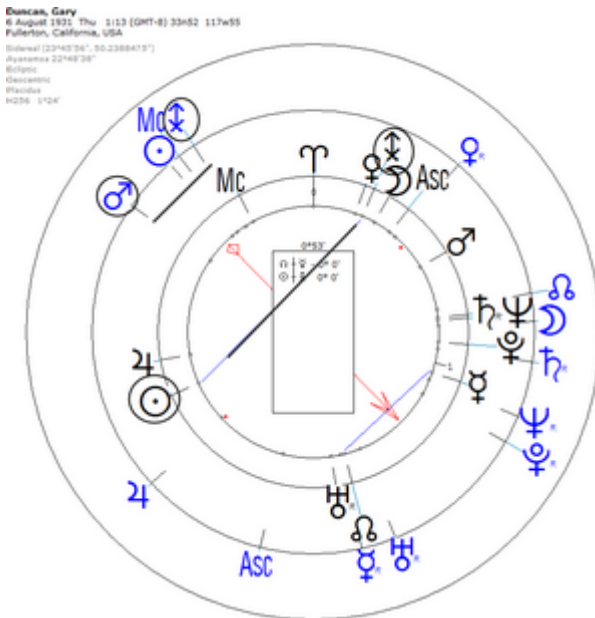

Died of a massive heart attack 6/19/1988; 8:00 to 8:30 AM, Marine-on-St.Croix; MN.

Transit

Harmonic 256

There are two methods to determine whether he died at 8:00 or 8:30.

First method is our heart formula : As we see here, it is more likely that he died at 8:30, because all three planets were involved.

Transit at 8:00	Transit at 8:30
$t \text{♂} / \uparrow = r \text{☉} / \uparrow$	$t \text{☉} = t \text{♂} / \uparrow = r \text{☉} / \uparrow = r \text{♂} / \uparrow$