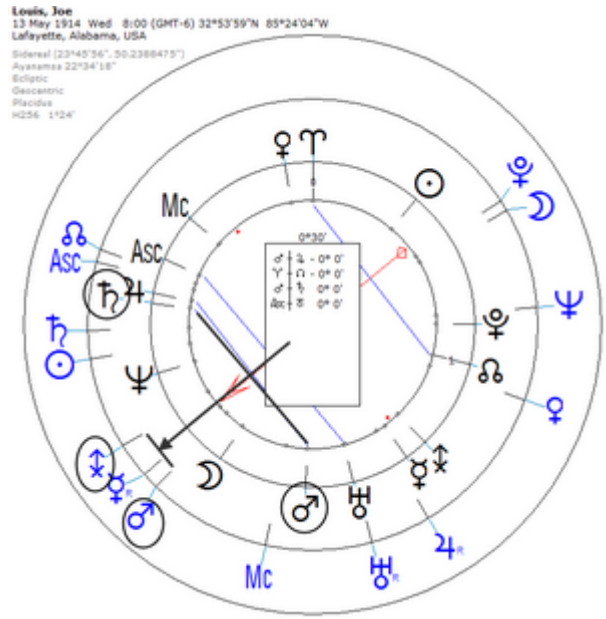

Death by Heart Attack 12 April 1981 in Las Vegas, NV.

Secondary Progression

Harmonic 256

$p \text{ ☉ } / \text{ ♁ } = r \text{ ☿ } / \text{ ♁ }$	$p \text{ ☿ } / \text{ ♁ } = r \text{ ☿ } / \text{ ♃ }$