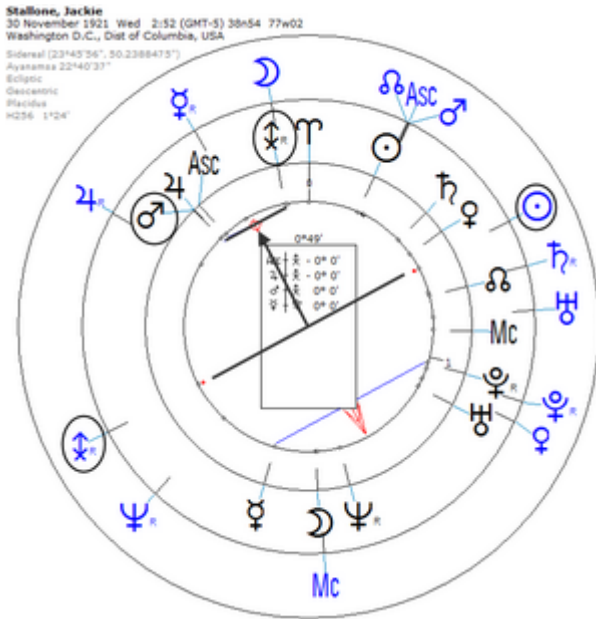

Medical procedure 19 January 1998 (Angioplasty after a heart attack)

Secondary Progression

Harmonic 256

$p \odot = p \updownarrow = r \♂ / \updownarrow$	$p \odot / \♂ = p \♂ / \updownarrow = r \♂$