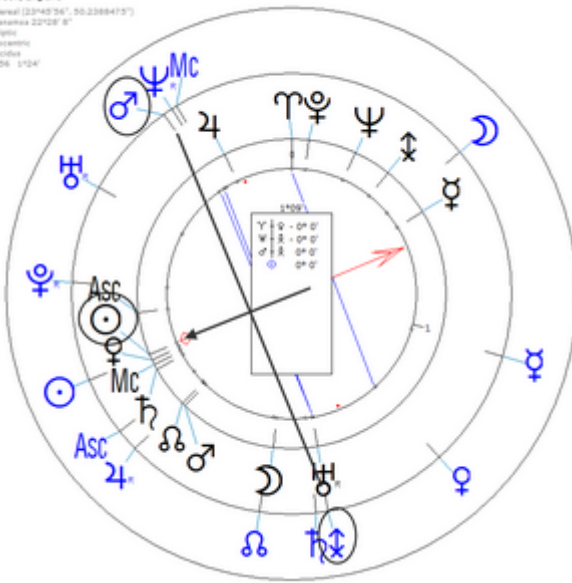

Fleming died of a heart attack 8/18/1971; Black Mount, England.

Solar Return

Harmonic 256

Solar ♀/♁ = r ☉	Solar ♀ = r ☉/♁ = r ☉/♁

Fleming, Peter
31 May 1907 Fri 23:05 (GMT) 51n30 0w10
London, England
Sidereal (23°45'24", 50.2388415°)
Analemma 22°02' 8"
Ephemeris
Decentrics
Planities
H256 1°24'