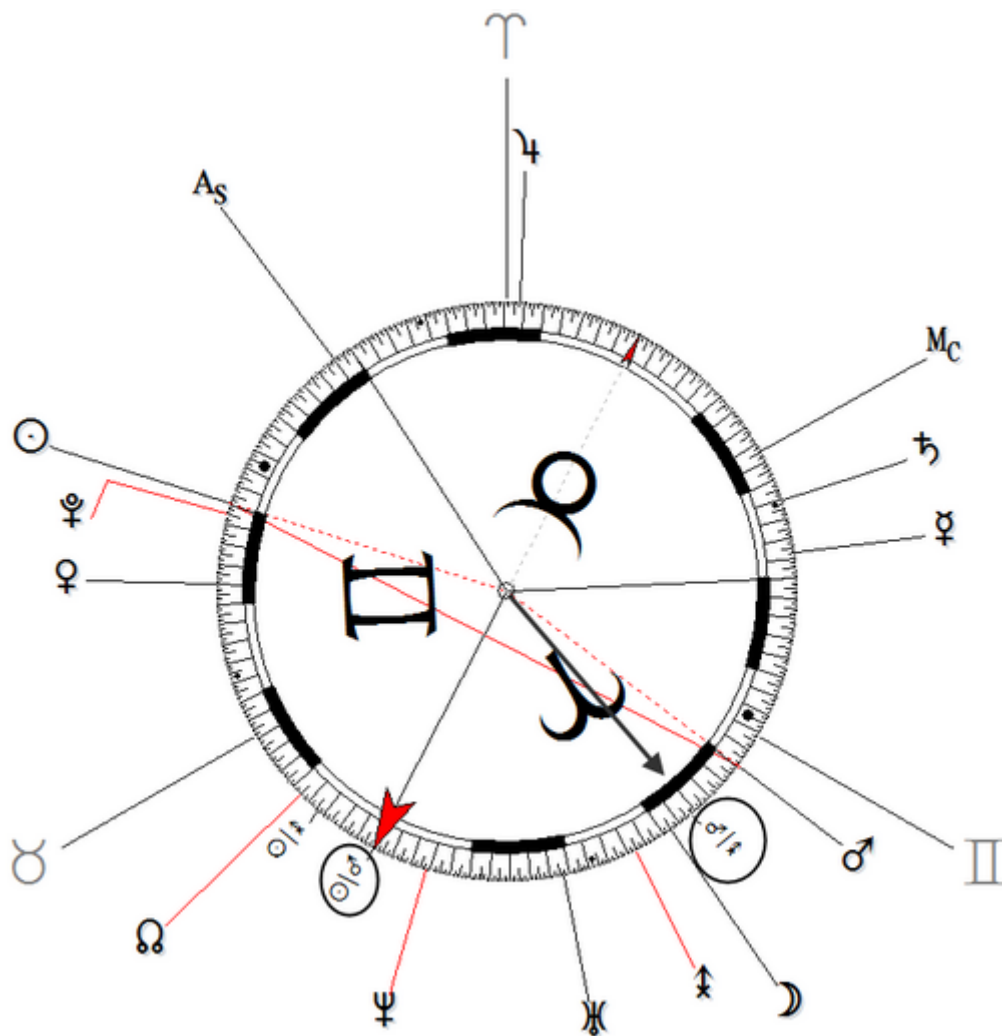

He died on 7 November 1980, 3:42 AM, of a heart attack in Juarez, Mexico.

https://www.astro.com/astro-databank/McQueen,_Steve

Harmonic 256

$$\odot/\♂ = \♂/\updownarrow$$

He died on 7 November 1980, 3:42 AM, of a heart attack in Juarez, Mexico.