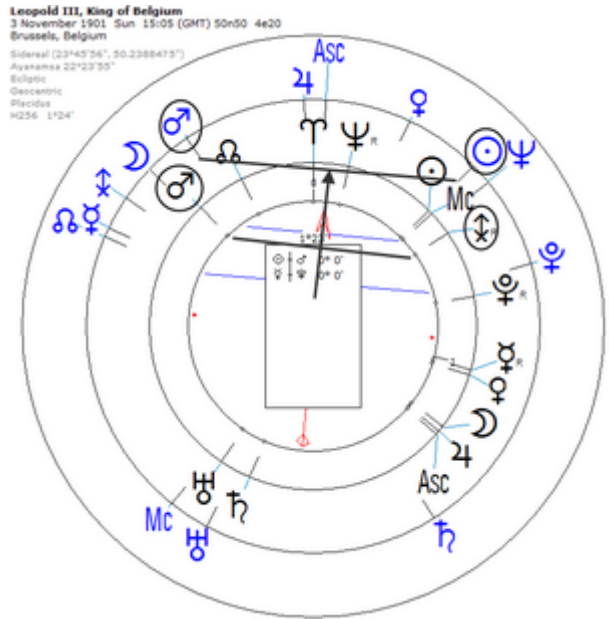

https://www.astro.com/astro-databank/Leopold_III,_King_of_Belgium

Harmonic 256

☉/♁ = ♂/♁

Death by Heart Attack 25 September 1983.

Solar Return

Harmonic 256

Solar $\♂/\♁ = r \odot = r \♂$	Solar $\odot/\♂ = r \♂/\♁$
--------------------------------	----------------------------