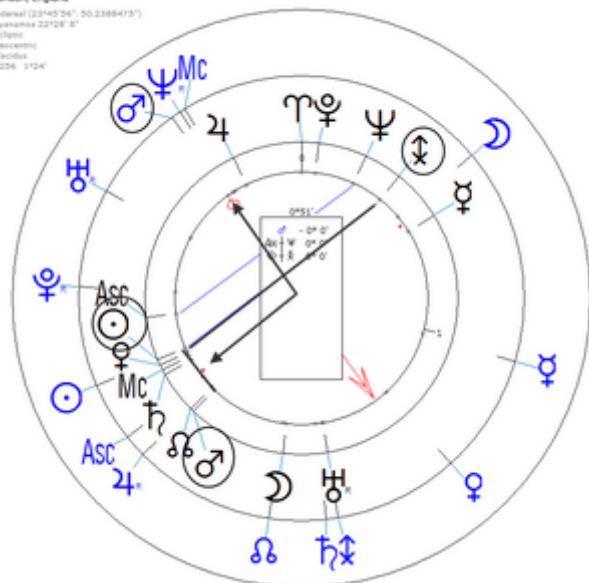

Fleming, Peter
31 May 1907 Fri 23:05 (GMT) 51n30 0w10
London, England
Sidereal (23°45'24", 50.2388415°)
Analemma 22°02' 8"
Ephemeris
Decentrics
Planities
H256 1°24'