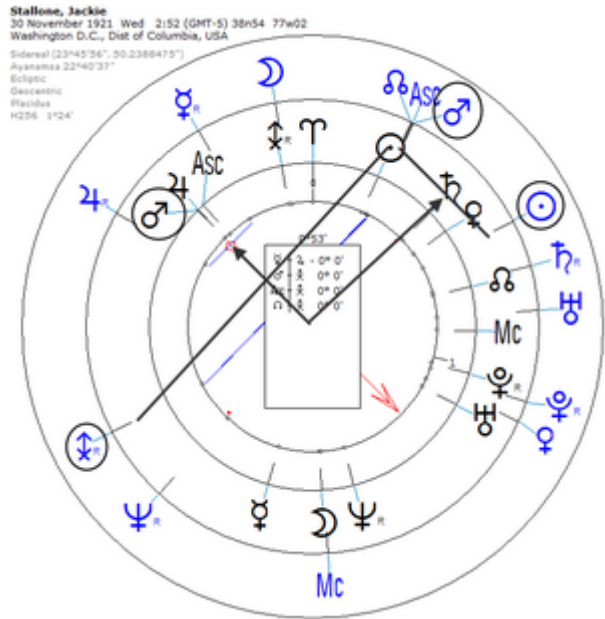

Medical procedure 19 January 1998 (Angioplasty after a heart attack)

Secondary Progression

Harmonic 256

$p \odot = p \updownarrow = r \♂ / \updownarrow$	$p \odot / \♂ = p \♂ / \updownarrow = r \♂$