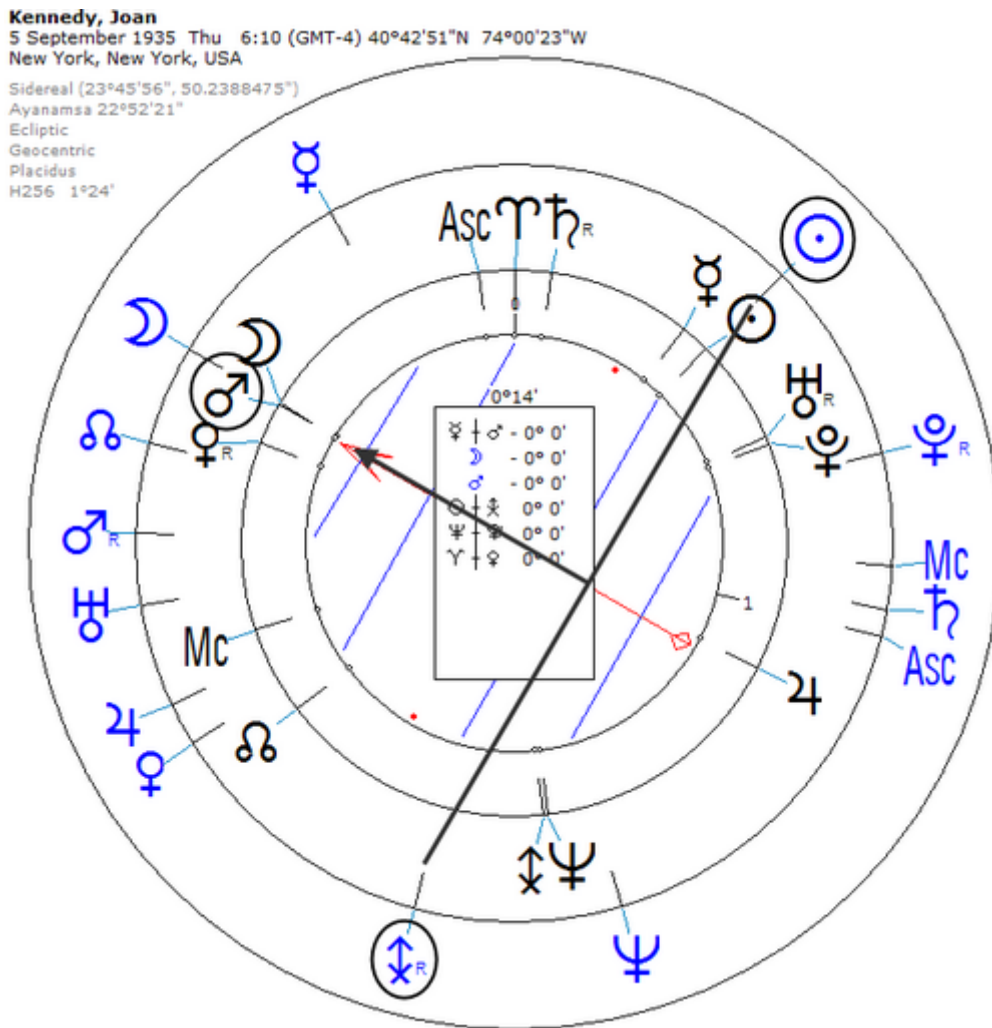

Medical diagnosis 10 May 1999 at 12:00 midnight in Boston, MA (Mild heart attack, angioplasty)

Lunar Return

Harmonic 256

Lunar ☉/♁ = r♂