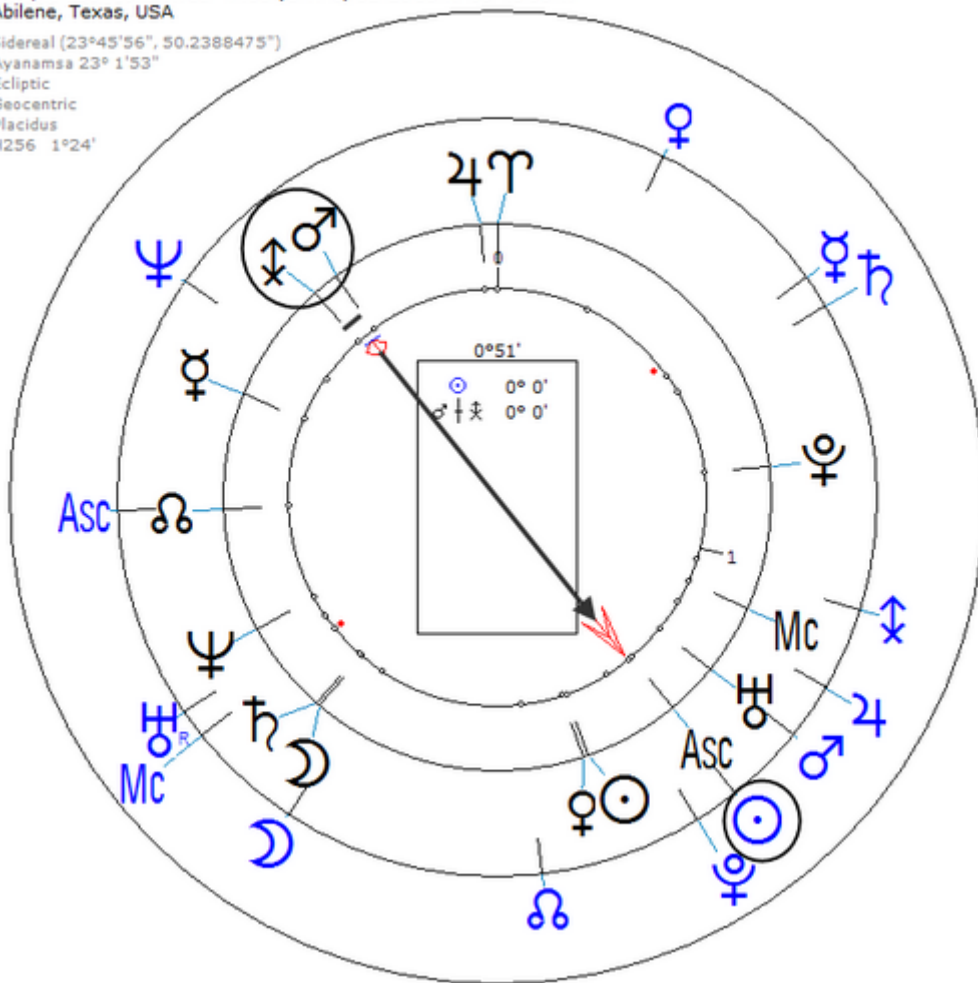

He died on 12 July 2020 at age 72 from complications of heart surgery.

Secondary Progression

Harmonic 256

p ☉ = r ♂/♁

p ♂/♁ = r ♂/♁

Gilbreth, Bill
3 September 1947 Wed 7:58 (GMT-6) 32°26'55"N 99°43'58"W
Abilene, Texas, USA

Sidereal (23°45'56", 50.2388475")
Ayanamsa 23° 1'53"
Ecliptic
Geocentric
Placidus
H256 1°24'