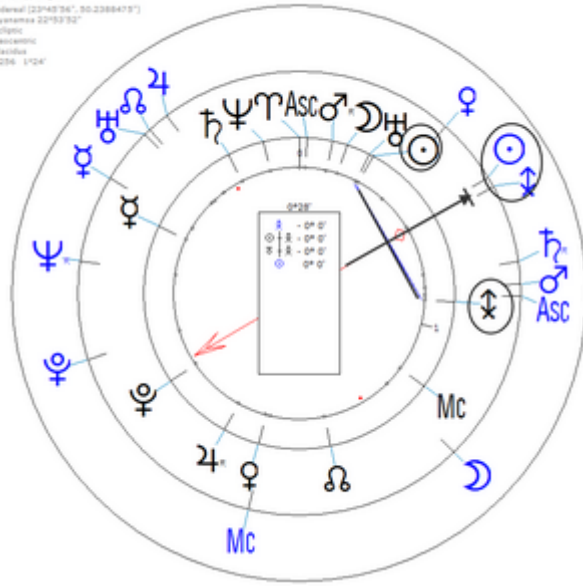

Elliot, Roger
29 June 1937 Fri 3:15 (GMT+1) 50x28 3w30
Torquay, England
Sidereal (23°43'36", 50.2388473°)
Anamnesis 22°53'52"
Ecliptic
Geocentric
Planets
H256 1°24'