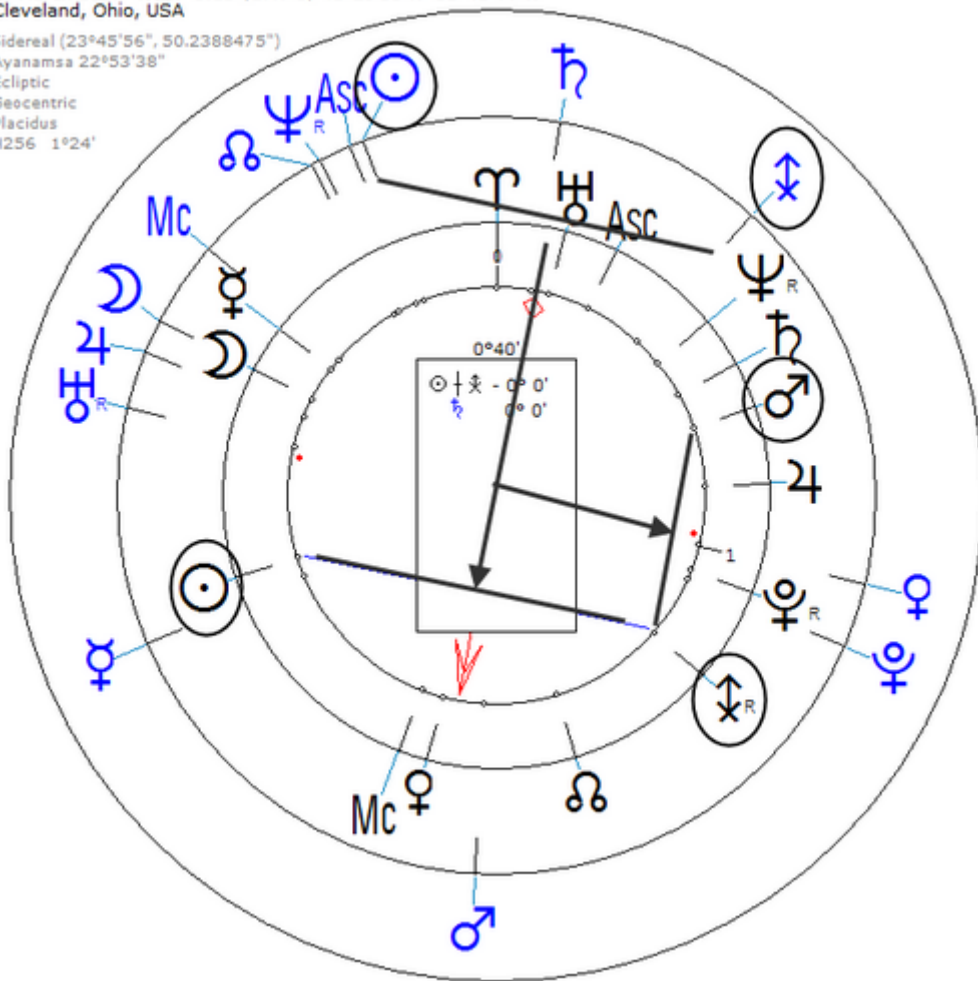

Abel died of complications following a heart attack on 9/23/2001 in Los Angeles.

Lunar Return

Harmonic 256

Lunar ☉/♁ = r ☉/♁ = r ♂/♁

Lunar ♂ = r ☉/♀ = r ♂/♀

Lunar ☉ = r ☉/♂

Lunar ♂/♁ = Lunar ♀

Abel, Robert J.

10 March 1937 Wed 8:15 (GMT-5) 41°29'58"N 81°41'44"W
Cleveland, Ohio, USA

Sidereal (23°45'56", 50.2388475")
Ayanamsa 22°53'38"
Ecliptic
Geocentric
Placidus
H256 1°24'