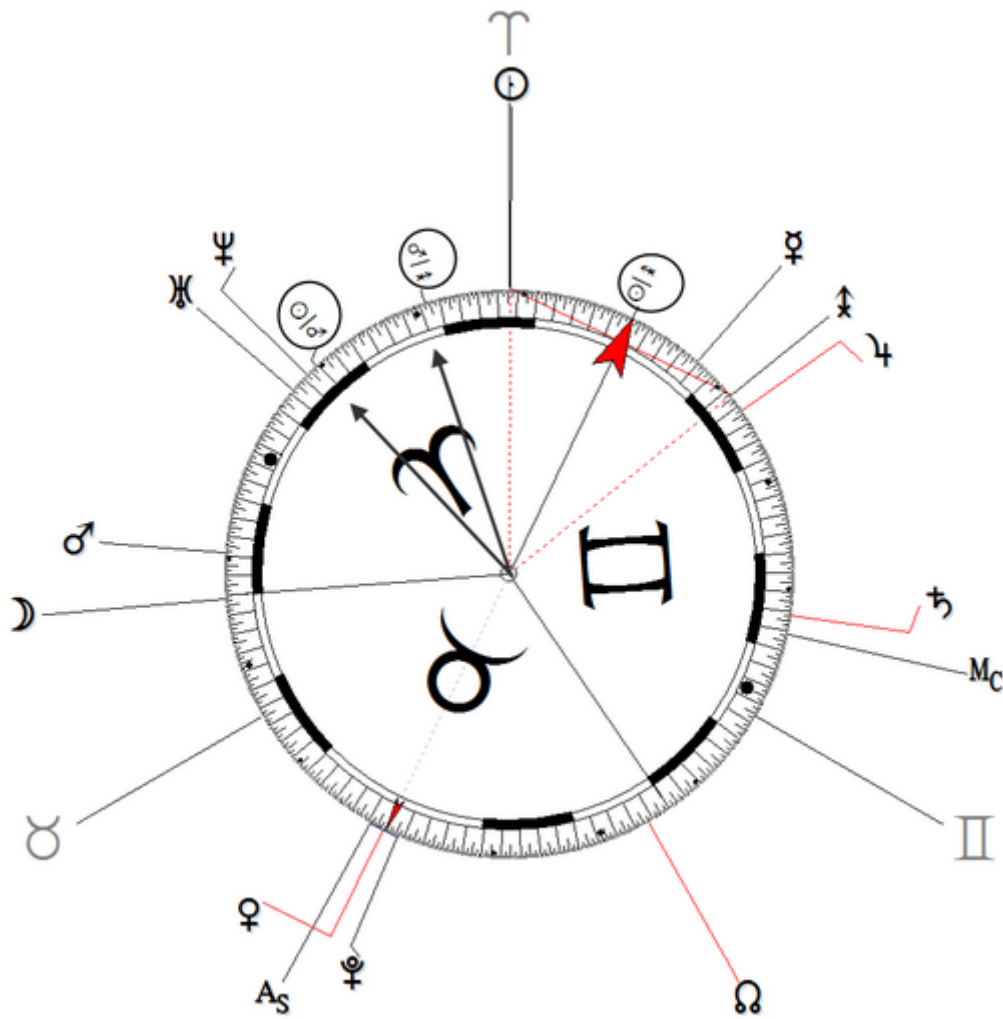

https://www.astro.com/astro-databank/Adorno,_Theodor_W.

Adorno died on 6 August 1969 in Visp, Switzerland of a heart attack.

Harmonic 256

$$\odot/\♂ = \odot/\updownarrow = \♂/\updownarrow$$

Adorno died on 6 August 1969 in Visp, Switzerland of a heart attack.