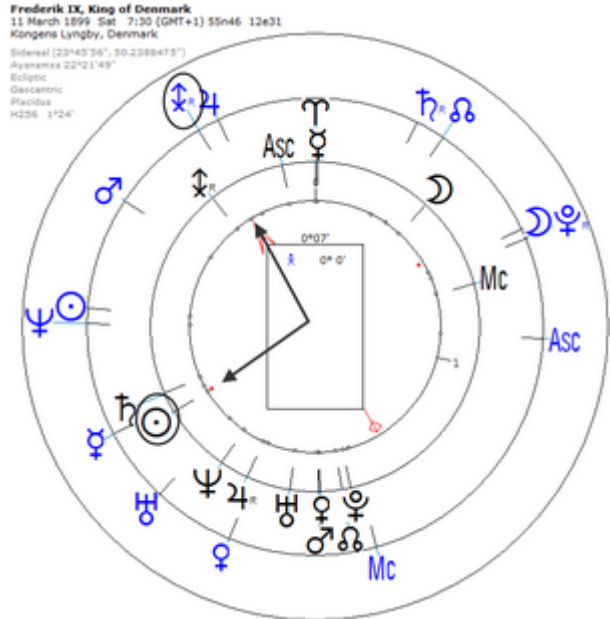

Death by Disease 14 January 1972 at 7:50 PM (Following cardiac arrest, age 72)

Transit

Harmonic 256

$t \odot / \text{♁} = t \text{♂} = r \text{♂} / \text{♃}$	$t \text{♁} = r \odot$