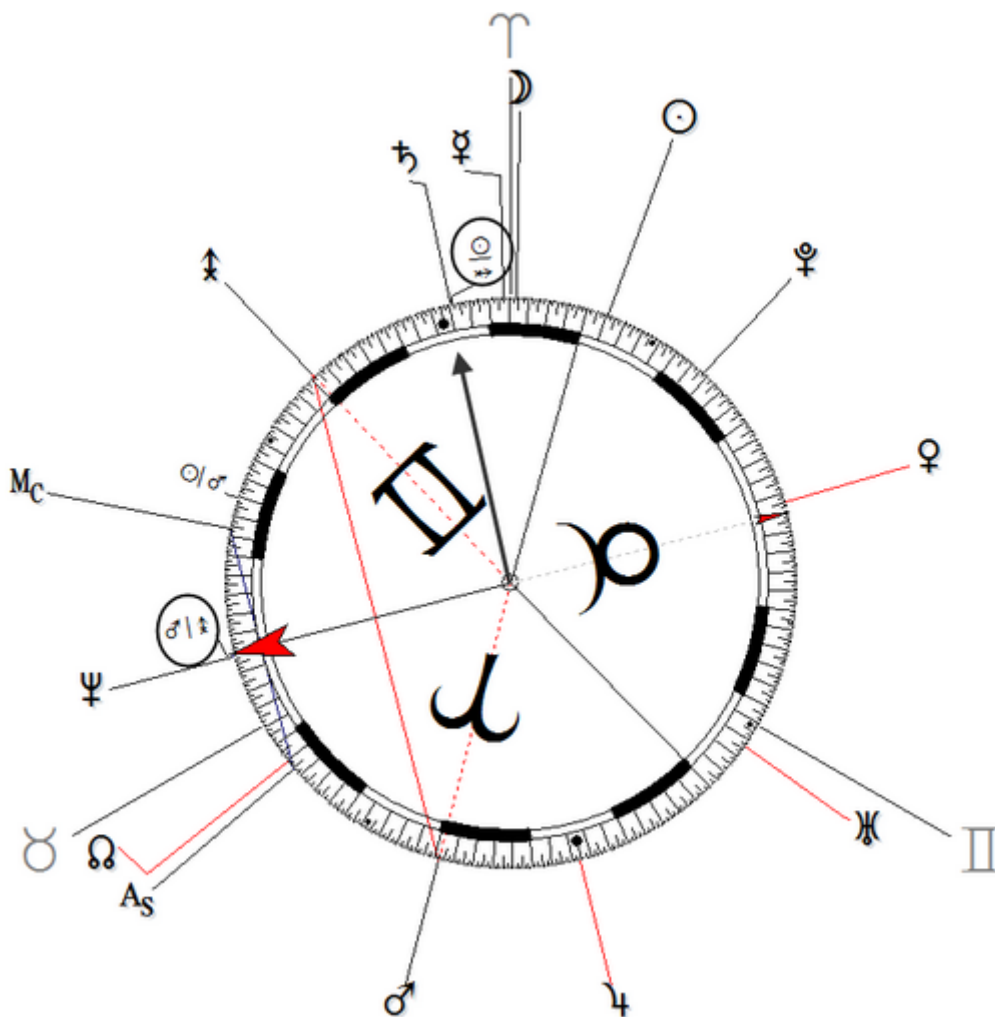

Mertz, Bernd Arnulf

10 July 1924 at 07:25 (= 07:25 AM)Berlin, Germany, 52n29, 13e21

He died peacefully of a heart attack just when he had finished his 50th book on 11/17/1996, 8:38 PM MET, Frankfurt/M., Germany.

Source Notes :

Astrolog quotes him 6/1985 for 7:25 AM. Hans Taeger quotes him by letter for 7:35 AM. His wife confirmed 7:25 on the telephone, in 2008. In his chart orders at Astrodienst, he and his wife used 07:21 AM, which is probably a rectified time.

<https://www.astro.com/astro-databank/Mertz,_Bernd_Arnulf>

The correct birth time is 07:35 am.

Harmonic 256

☉/♋ = ♂/♋