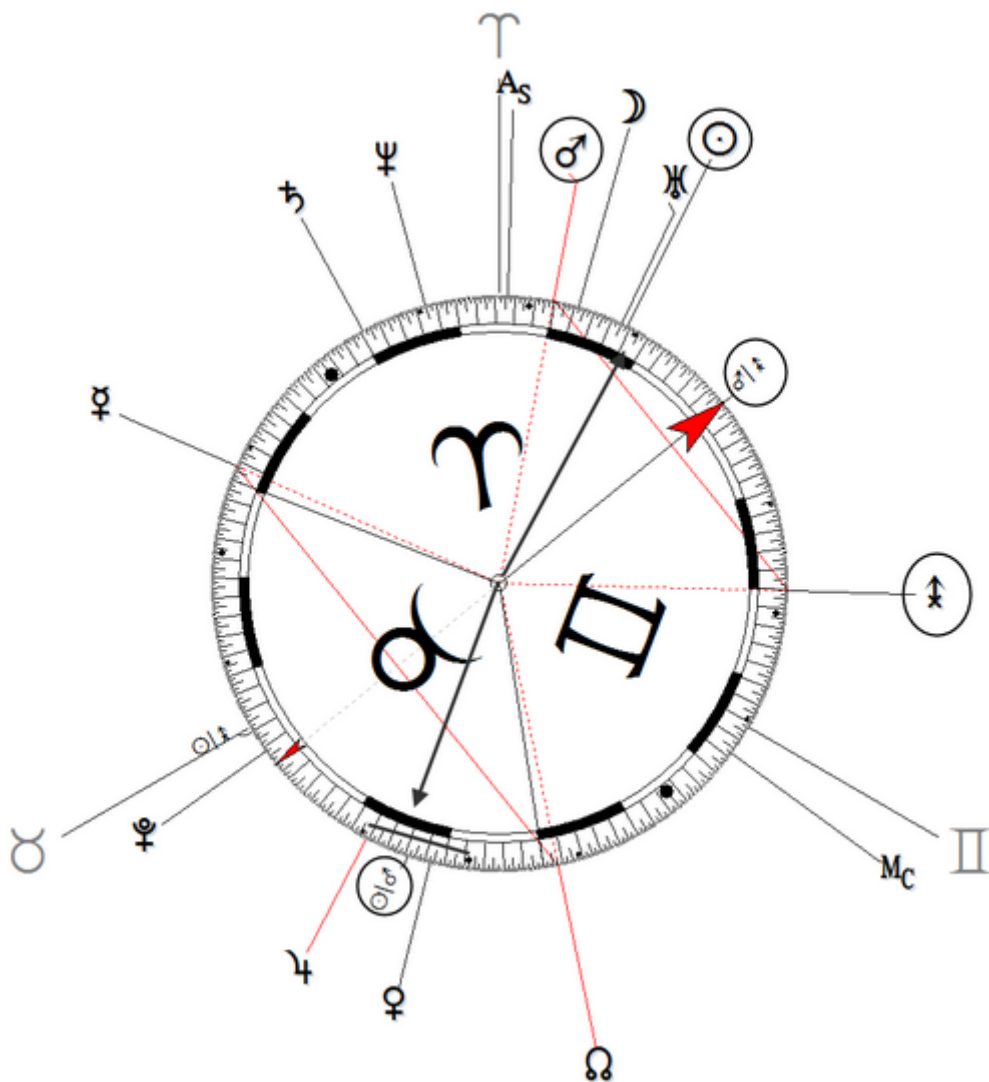

Elliot, Roger

25 June 1937 at 03:15 (= 03:15 AM)Torquay, England, 50n28, 3w30

British astrologer.

Death by Heart Attack 29 September 1993 at 6:26 PM in Bristol, England (Heart surgery, age 56)

<https://www.astro.com/astro-databank/Elliot,_Roger>

Harmonic 256

$$\♂/\updownarrow = \odot = \odot/\♂$$