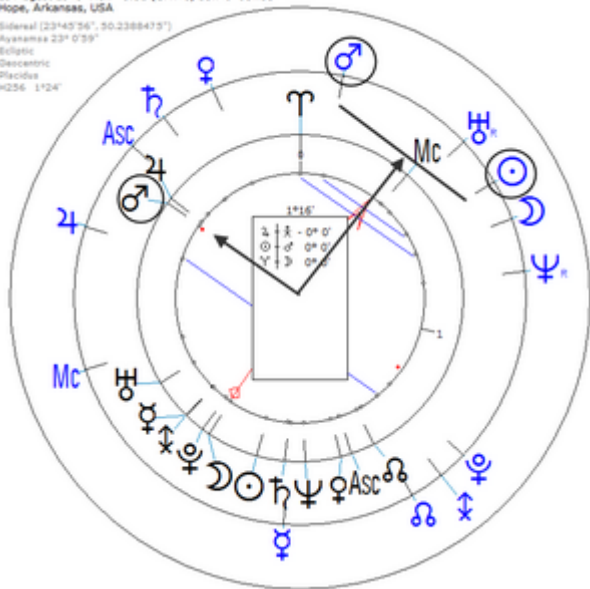

Clinton, Bill
19 August 1946 Mon 8:51 (GMT-6) 33n40 93w35
Hope, Arkansas, USA
Sidereal (23°45'36", 50.2388475°)
Ayanamsa 23° 0'39"
Ecliptic
Geocentric
Placidus
H256 1°24'