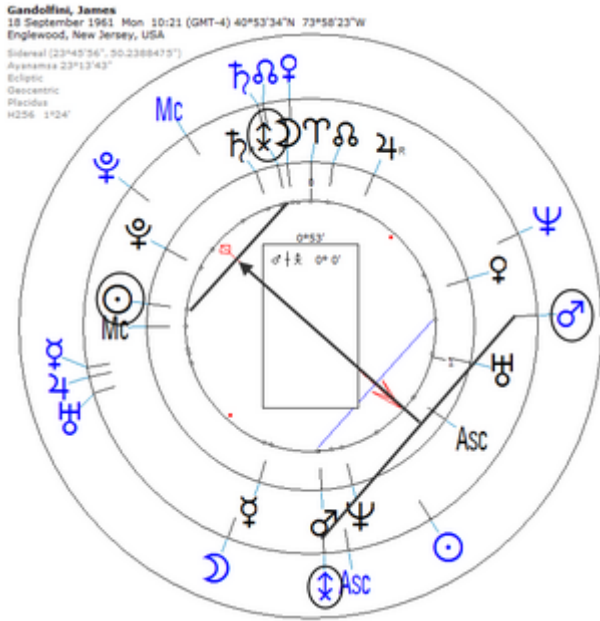

Ecliptic

Geocentric

Placidus

H256 1°24'

Death by Heart Attack 19 June 2013 at 11:00 PM in Rome (Age 51)

Secondary Progression

Harmonic 256

$p \text{♂} / \text{♁} = r \text{☉} / \text{♁}$	$p \text{♂} = p \text{♁} = r \text{♂}$
---	--