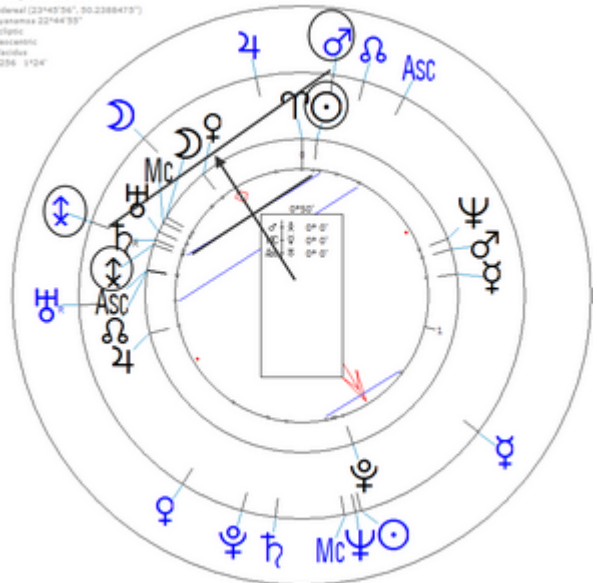

Fosse, Bob
23 June 1927 Thu 22:29 (GMT-5) 41m51 87w39
Chicago, Illinois, USA
Sidereal (23°45'36", 50.2388473°)
Analemma 22°46'33"
Ecliptic
Galactic
Planes
H226 1°24'