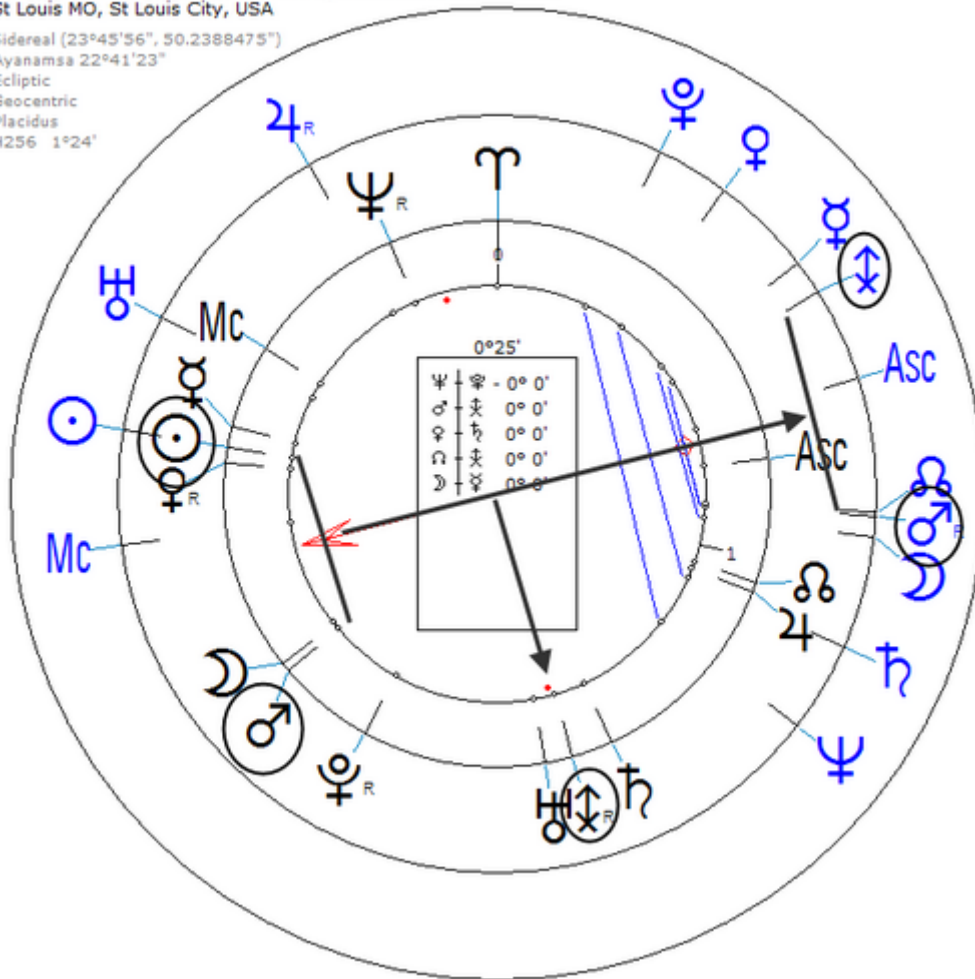

$\odot/\♂ = \updownarrow$

Death by Heart Attack 11 October 1991 at 07:45 PM in Hollywood (Age 68)

Solar Return

Harmonic 256

Solar ♀/♁ = r ☉/♂ = r ♁

Foxx, Redd
 9 December 1922 Sat 1:12 (GMT-6) 38°37'38"N 90°11'52"W
 St Louis MO, St Louis City, USA
 Sidereal (23°45'56", 50.2388475")
 Ayanamsa 22°41'23"
 Ecliptic
 Geocentric
 Placidus
 H256 1°24'