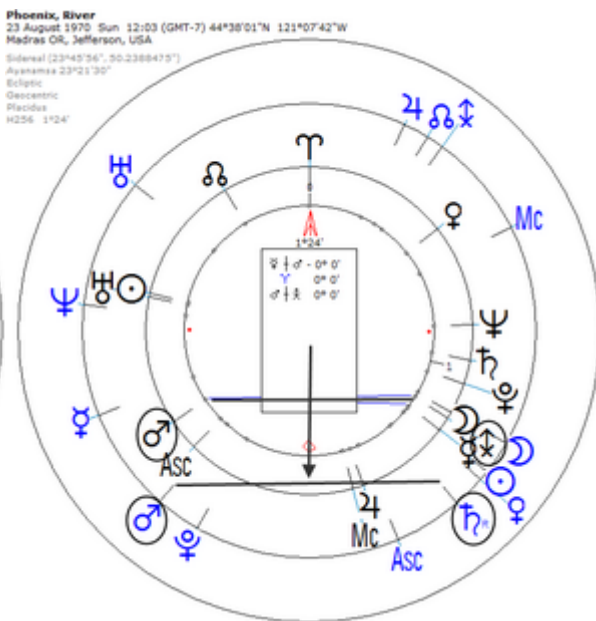

He was pronounced dead at 1:51 a.m. on the morning of October 31, 1993 at the age of 23.

Lunar Return

Harmonic 256

Lunar $\text{♂}/\text{♁}$ = Lunar ☉	Lunar $\text{♂}/\text{♁}$ = r $\text{♂}/\text{♁}$