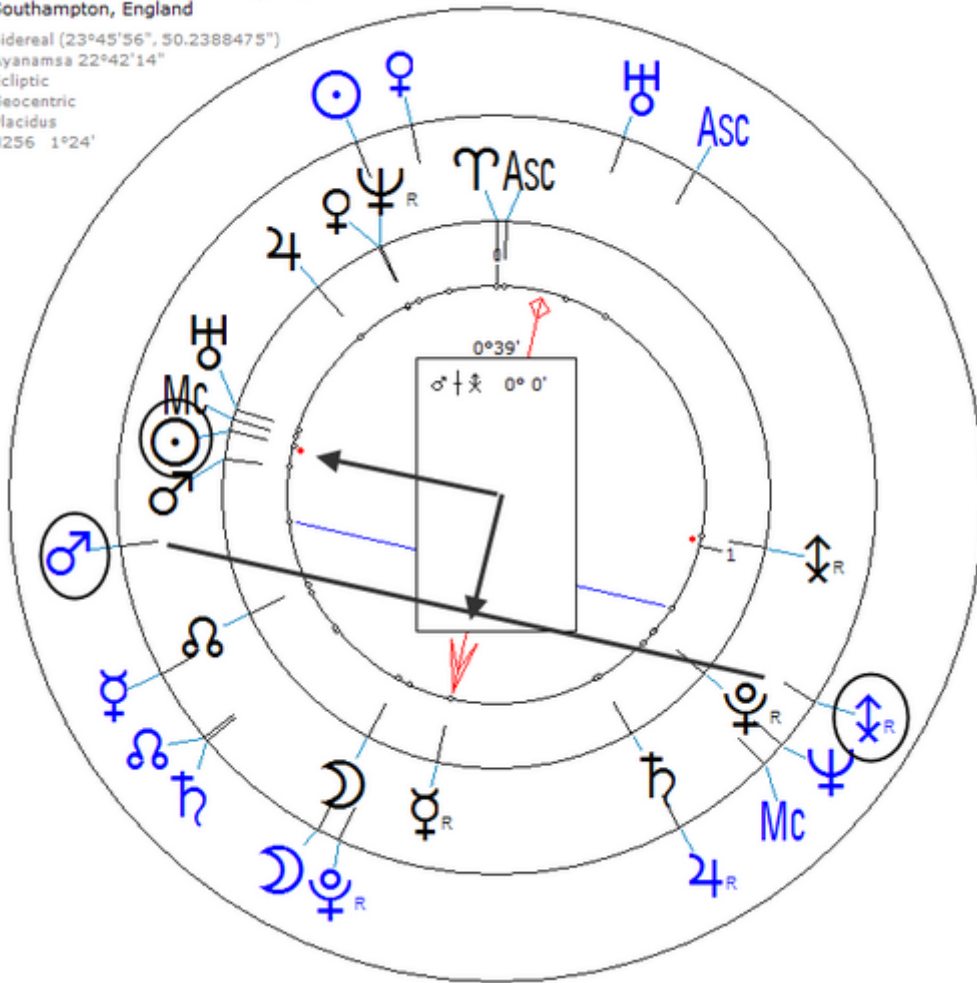

https://www.astro.com/astro-databank/Hill,_Benny

Harmonic 256

$$\odot/\♂ = ♂/\updownarrow = \updownarrow$$

Death by Heart Attack 5 February 1952 (Age 56)

Lunar Return

Harmonic 256

Lunar ♂/♁ = r ☉

Hill, Benny
21 January 1924 Mon 8:15 (GMT) 50n55 1w25
Southampton, England
Sidereal (23°45'56", 50.2388475")
Ayanamsa 22°42'14"
Ecliptic
Geocentric
Placidus
H256 1°24'