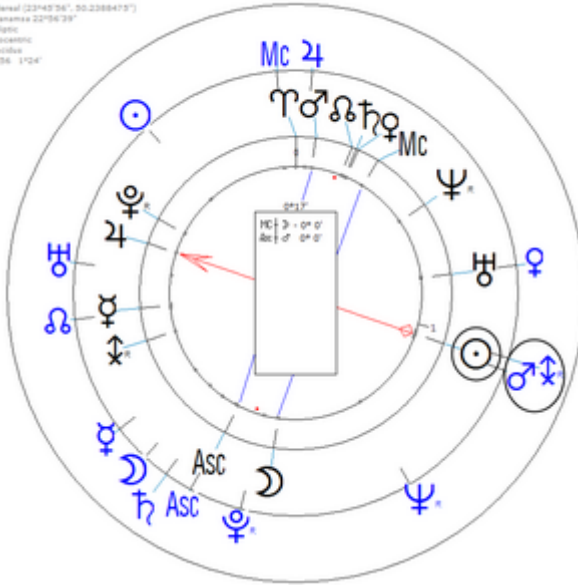

Medical procedure 24 March 2012 (heart transplant operation)

Secondary Progression

Harmonic 256

$p \text{♂} / \text{♁} = r \text{☉}$	$p \text{♂} / \text{♃} = r \text{♁}$
	$p \text{☉} = r \text{♂} / \text{♁} = r \text{♃} / \text{♁}$

Chesney, Dick
30 January 1941, Thu 19:30 (GMT-6) 40n48 96w40
Lincoln, Nebraska, USA
Sidereal (23°43'36", 50.2388473°)
Julianee 2275629
Ecliptic
Descendant
Meridian
H256 1724'