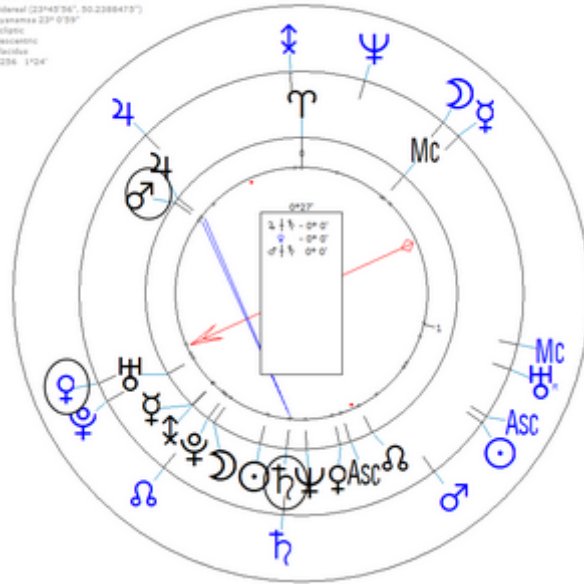

Clinton, Bill
19 August 1946 Mon 8:51 (GMT-6) 33n40 93w35
Hope, Arkansas, USA
Sidereal (23°45'36", 50.2388473°)
Jyotirmas 23° 0' 39"
Eclipse:
Sarositic
Placidus
H256 1°24'