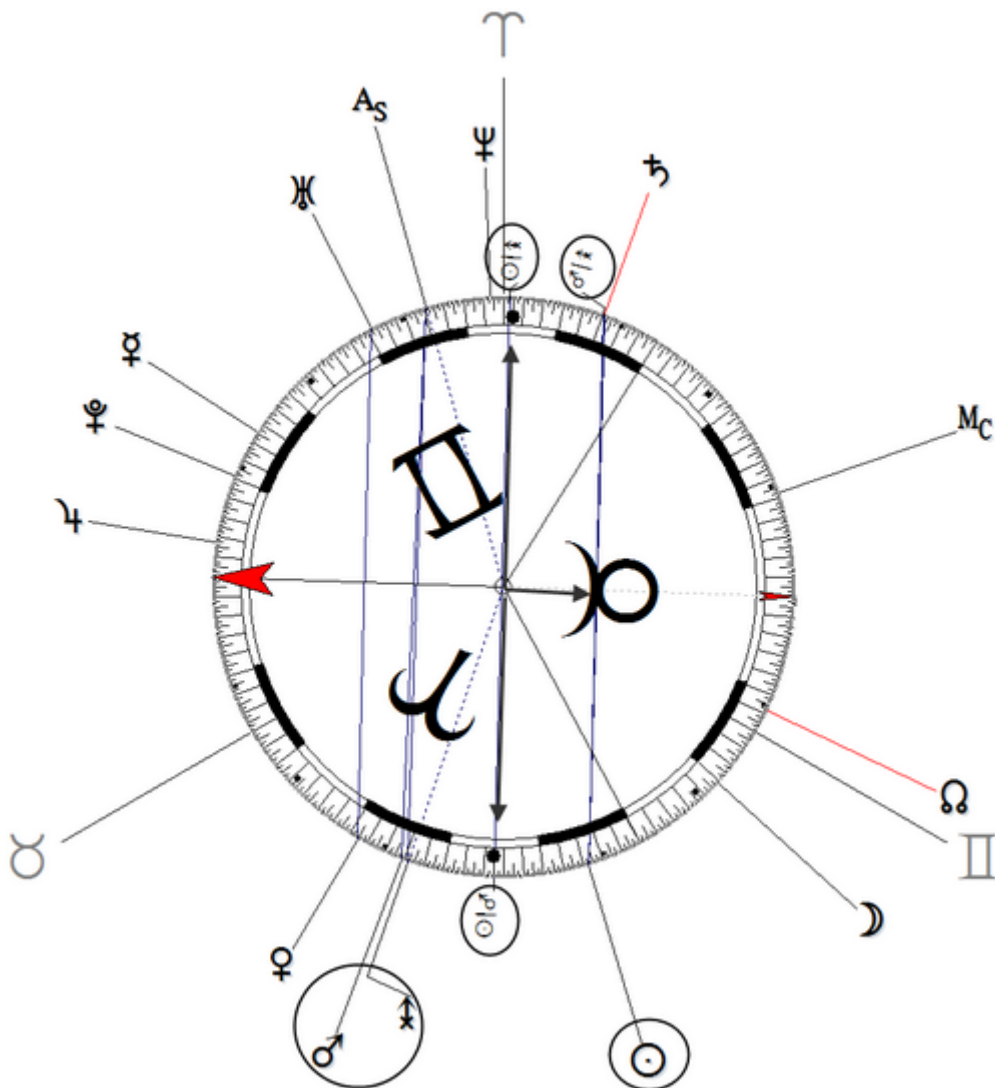

Ellis, Don

25 July 1934 at 09:24 (= 09:24 AM)Los Angeles, California, 34n03, 118w15

American musician.

Death by Heart Attack 17 December 1978 at 12:00 noon in North Hollywood, CA (Age 44)

<https://www.astro.com/astro-databank/Ellis,_Don>

Harmonic 256

$$\odot/\downarrow = \odot/\♂ = \odot/(\♂/\downarrow)$$