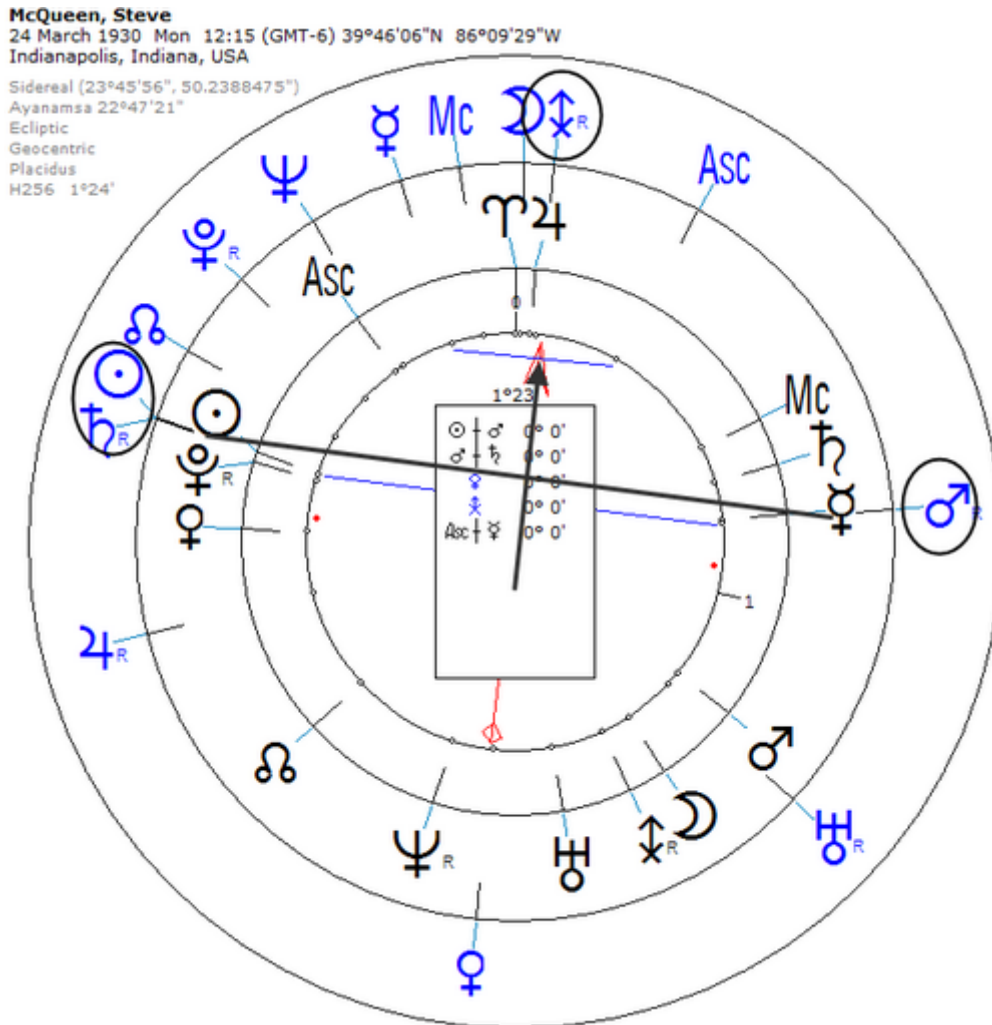

He died on 7 November 1980, 3:42 AM, of a heart attack in Juarez, Mexico.

Solar Return

Harmonic 256

Solar ☉/♂ = Solar ♂/♃ = Solar ⚡