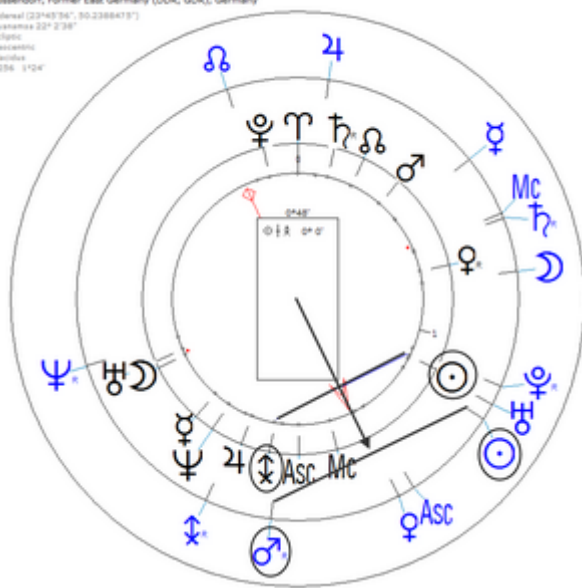

Elisabeth, Queen of Belgium
25 July 1876 Tue 13:30 (GMT+01:45:12) 47°07' 51.618"
Posenndorf, Former East Germany (DDR, GDR), Germany
Sidereal (23°43'56", 50.2388473°)
Pyraminx 23° 2' 38"
Erfpic
Geocentric
Placidus
H256 1°24"