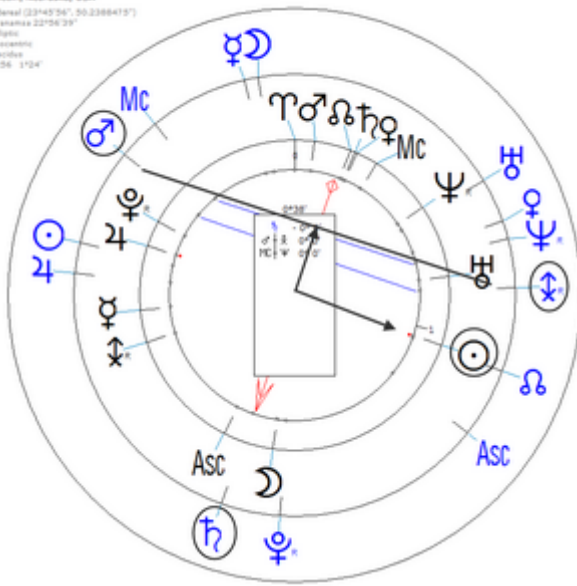

Medical diagnosis 22 November 2000 (Hospitalized with mild heart attack)

Secondary Progression

Harmonic 256

$p \text{♂} / \text{♁} = r \text{☉}$	$p \text{♂} = r \text{♂} / \text{♁}$
	$p \text{☉} = r \text{♂} / \text{♃}$

Cheney, Dick
30 January 1941 Thu 19:30 (GMT-6) 40m48 96w40
Lincoln, Nebraska, USA
Sidereal (23°45'26", 50.2388413°)
Julianos 2275629°
Ecliptic
Decanatic
Planets
H256 1724°