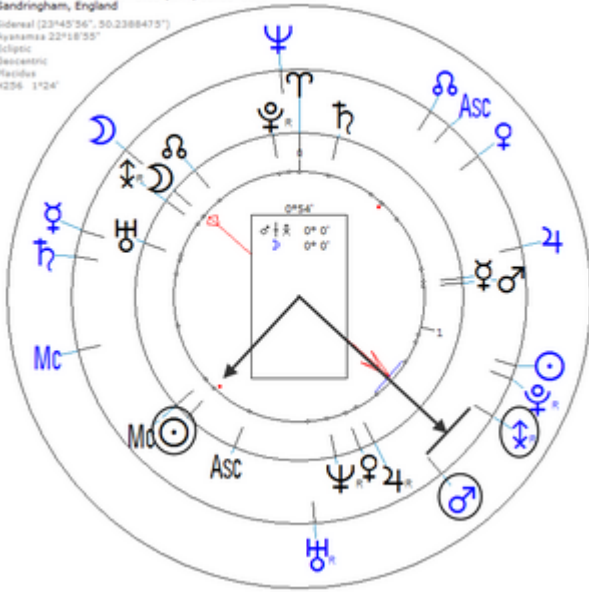

Death by Heart Attack 5 February 1952 (Age 56)

Lunar Return

Harmonic 256

Lunar ♂/♁ = r ☉	Lunar ☉/♁ = r ♁

George VI, King of England
14 December 1895 Sat 3:05 (GMT) 52n50 0e30
Sandringham, England
Sidereal (23°45'36", 50.2388473°)
Ayanamsa 22°18'55"
Ecliptic:
Geocentric:
Placidus
H256 1°24'