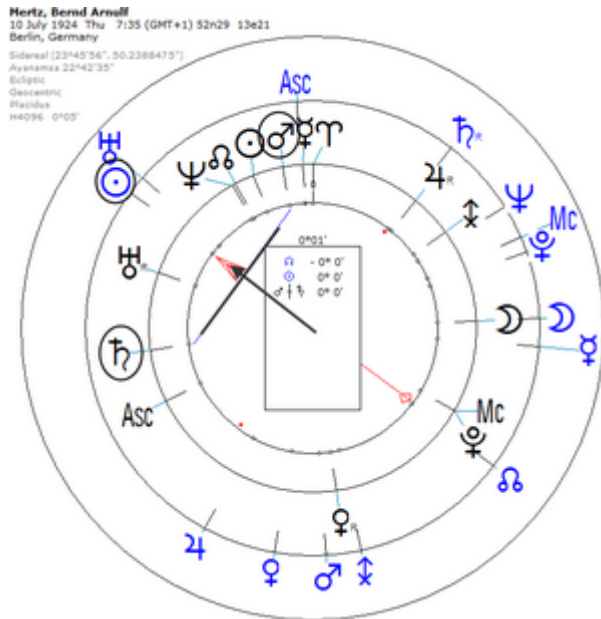

He died peacefully of a heart attack just when he had finished his 50th book on 11/17/1996, 8:38 PM MET, Frankfurt/M., Germany.

Harmonic 4096

Lunar Return	Progressed Lunar Return
Lunar ☉ = r ♂/♄	Lunar ♂ = Lunar ♄ = r ♂/♄
Lunar ♁ = r ♂	Lunar ☉/♁ = r ☉/♁