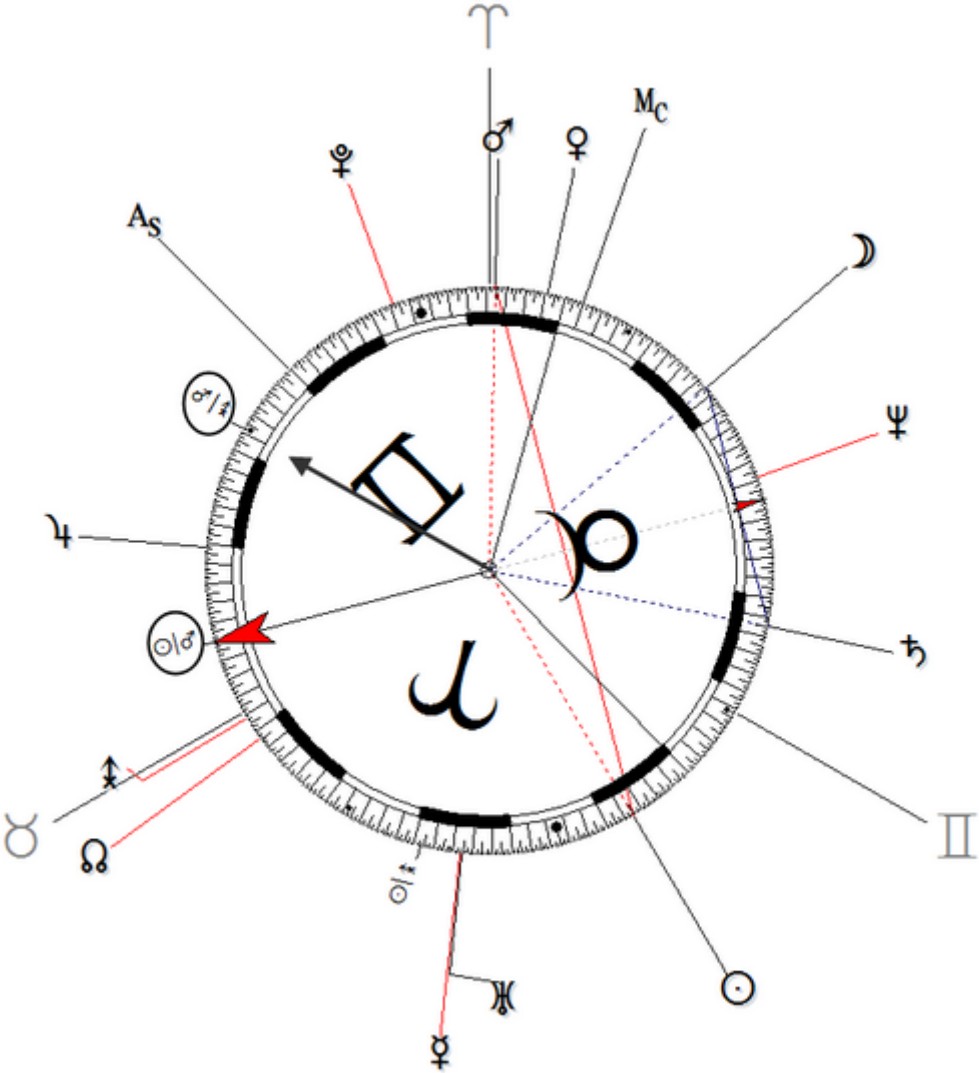

Harmonic 256

$\odot/\♂ = \♂/\updownarrow$

Death by Heart Attack 6 September 2018 in Jupiter (cardiopulmonary arrest)

Lunar Return

Harmonic 256

Lunar ♂ / ♁ = r ☉ = r ♁	Lunar ☉ / ♁ = Lunar ♂
-------------------------	-----------------------