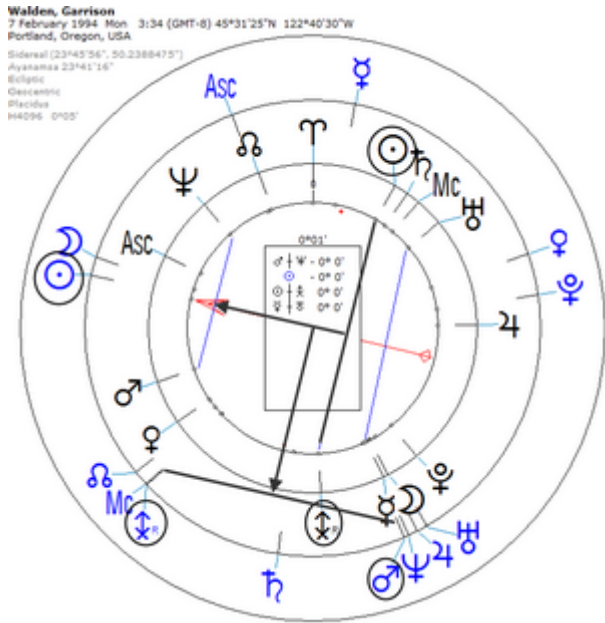

Harmonic 256

♂/♁ = ☉

☉/♂ = ♁

Death by Disease 8 February 1994 at 07:15 AM in Portland (Heart, age 28 hours)

Harmonic 4096

Transit	Secondary Progression
$t \odot = t \♂ / \updownarrow = r \odot / \updownarrow$	$p \♂ / \updownarrow = r \odot$ $p \odot = r \odot / \updownarrow$