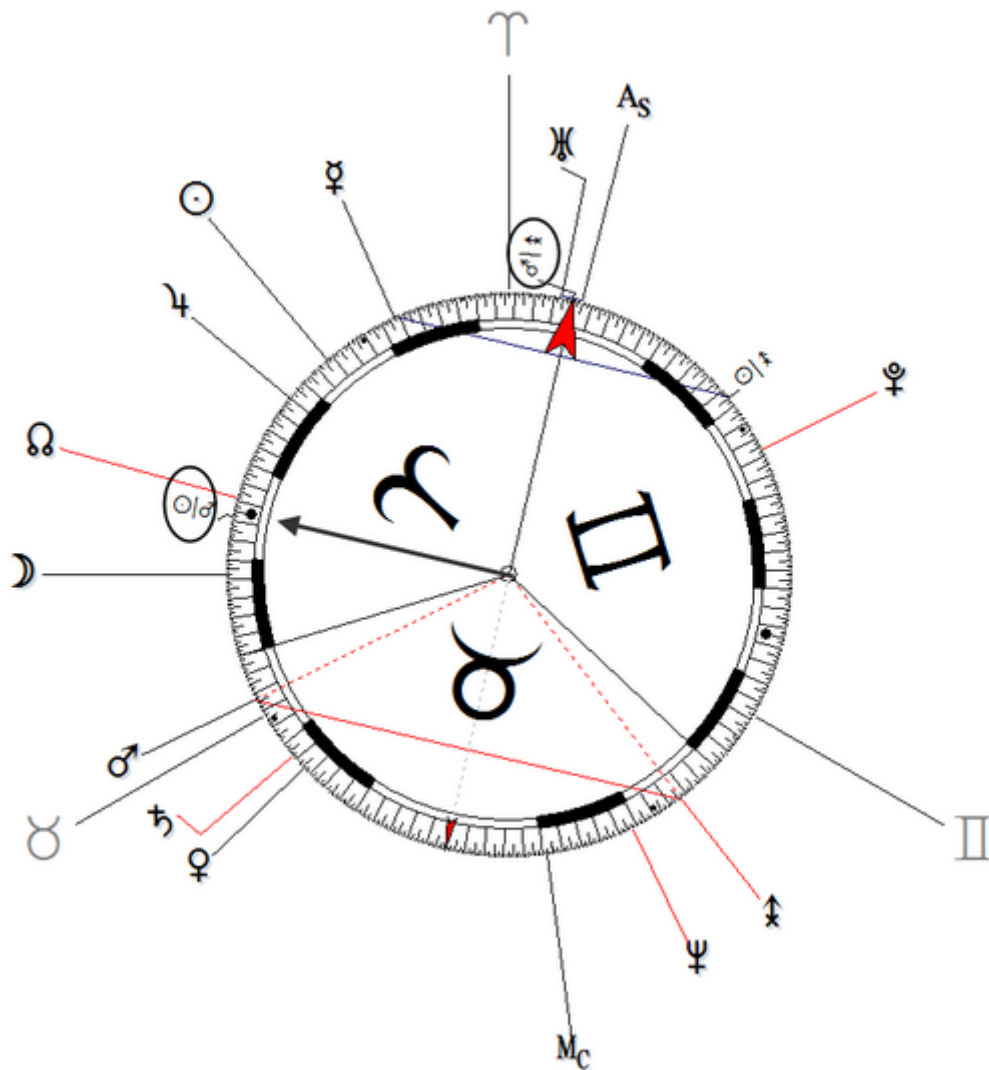

Garrett, James S.

1 February 1917 at 14:38 (= 2:38 PM)Stockport, Iowa, 40n51, 91w50

Garrett died of a heart attack, March 27, 1986.

https://www.astro.com/astro-databank/Garrett,_James_S.

Harmonic 256

$$\♂/\♁ = \odot/\♂$$