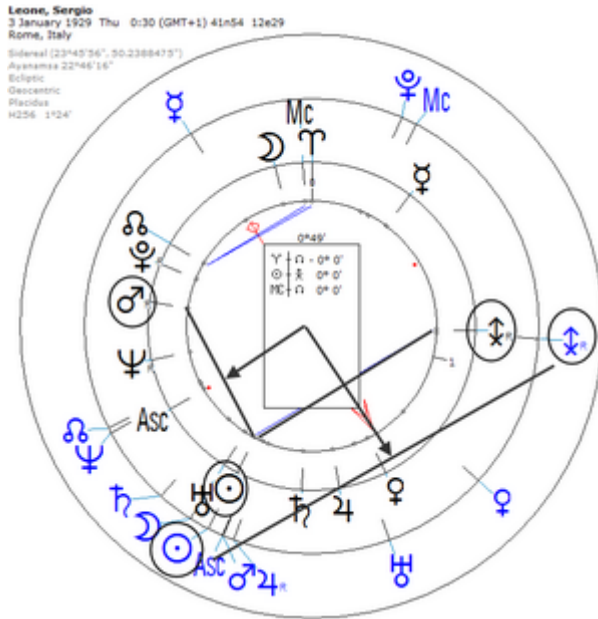

Leone died of a heart attack at his home in Rome on 30 April 1989, c.2:00 AM.

Harmonic 256

Solar Return	Lunar Return
Solar ☉/♁ = r ☉/♂ = r ☉/♁	Lunar ☾ = Lunar ♂ = r ☉/♂ = r ☉/♁