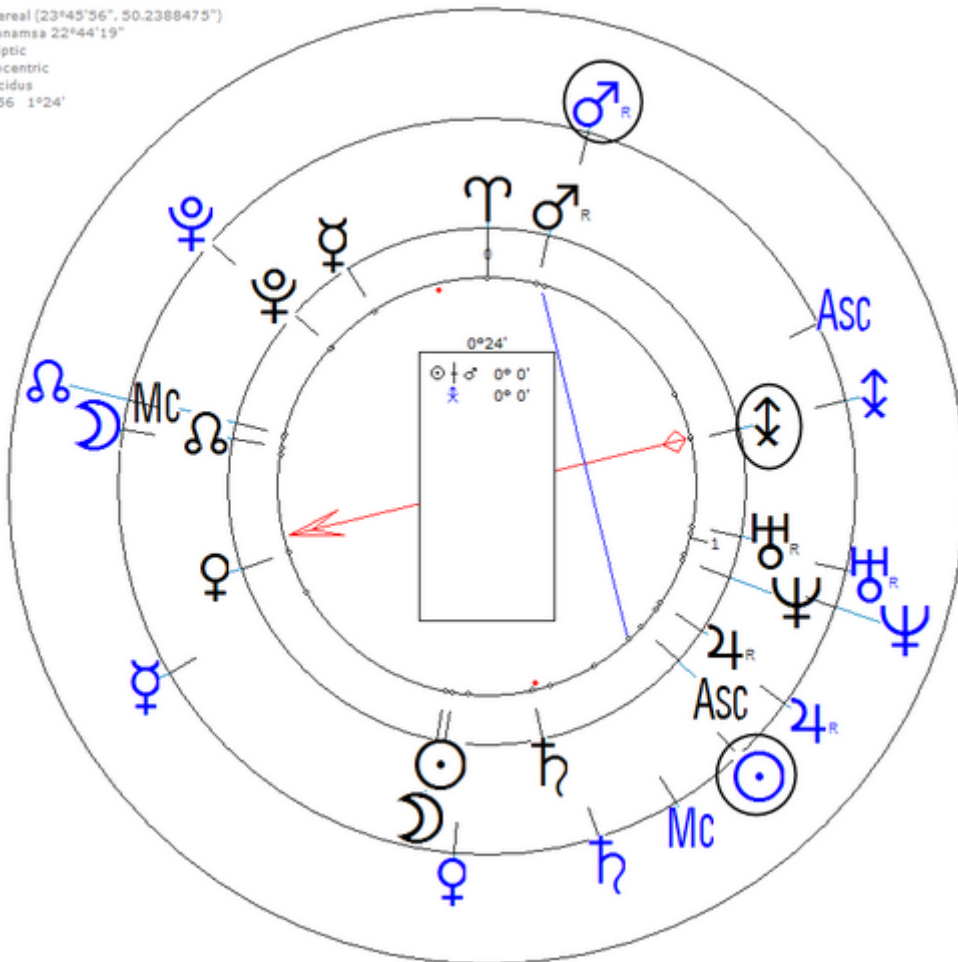

Death by Disease 1 October 1926 at 9:30 PM in New York, NY (Birth defects, age five hours)

Transit

Harmonic 256

t ☉/♂ = r ⚡
 t ☉/⚡ = t ♂
 t ♂/⚡ = t ☉
 t ♂/♃ = r ♃/⚡

Birth Defect : Heart 6169
 1 October 1926 Fri 16:30 (GMT-5) 40°42'51"N 74°00'23"W
 New York, New York, USA
 Sidereal (23°45'56", 50.2388475")
 Ayanamsa 22°44'19"
 Ecliptic
 Geocentric
 Placidus
 H256 1°24'