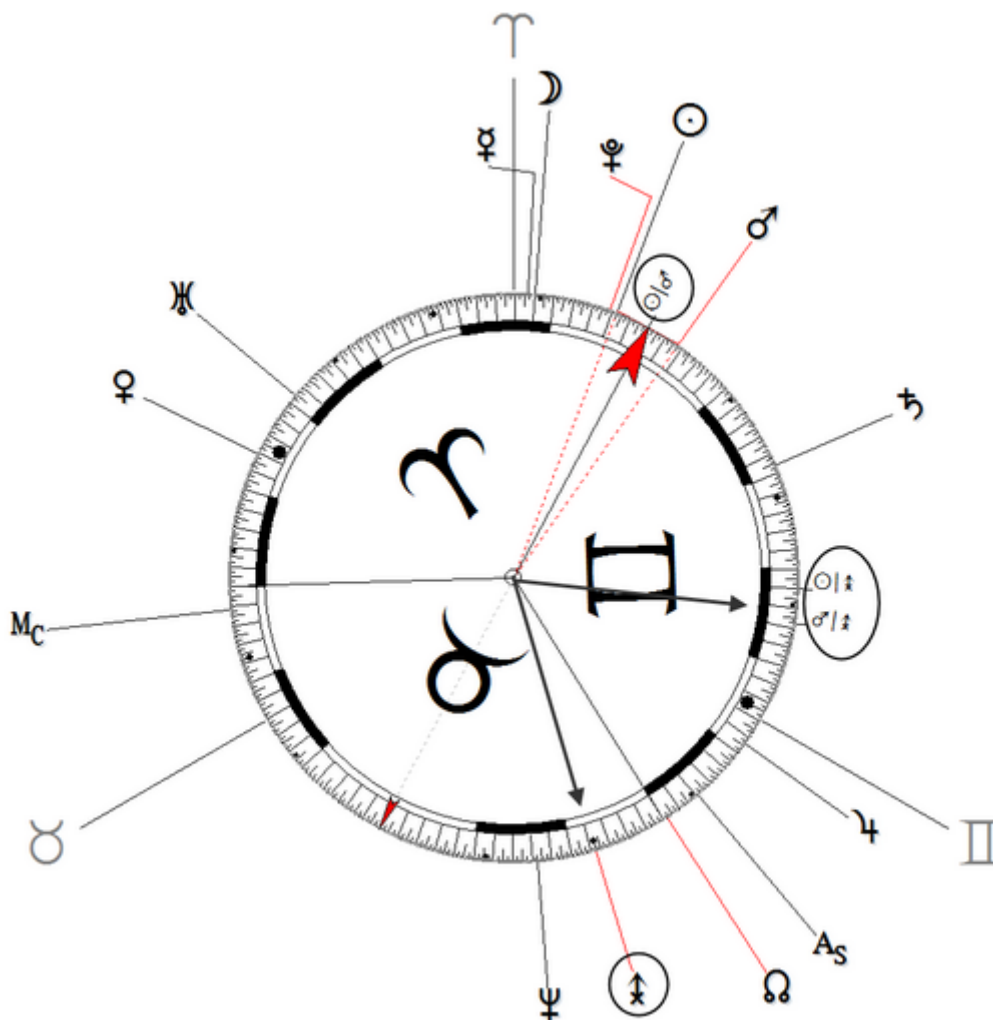

Birth Defect : Heart 36394

22 April 1999 at 12:27 (= 12:27 PM)North Charleston, South Carolina, 32n51, 79w59

American baby born with two holes in his heart that cause excess blood to enter his lungs, thus affecting circulations. Doctors are optimistic about the condition for the moment, but "Hunner" will need surgery at age three. He has an extra thumb on one hand, which can be removed. He was originally one of twins but the twin miscarried approximately two months into the pregnancy.

<https://www.astro.com/astro-databank/Research:Birth_Defect:_Heart_36394>

Harmonic 256

$$\odot/\♂ = \odot/\updownarrow = \♂/\updownarrow = \updownarrow$$