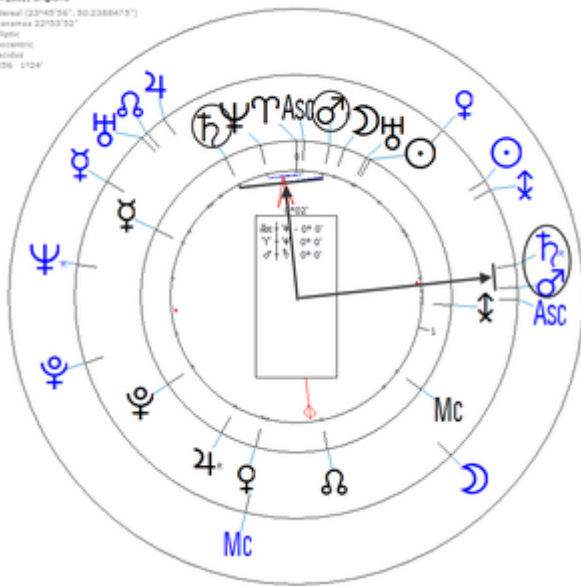

Death by Heart Attack 29 September 1993 at 6:26 PM in Bristol, England (Heart surgery, age 56)

Transit

Harmonic 256

$t \text{♂}/\text{♁} = r \text{♂}/\text{♁}$	$t \text{☉}/\text{♁} = r \text{☉}/\text{♁}$

Elliot, Roger
29 June 1937 Fri 3:15 (GMT+1) 50x28 3w30
Torquay, England
Sidereal (23°43'36", 50.2388473°)
Anamnesis 22°53'52"
Ecliptic
Geocentric
Planets
H256 1°24'