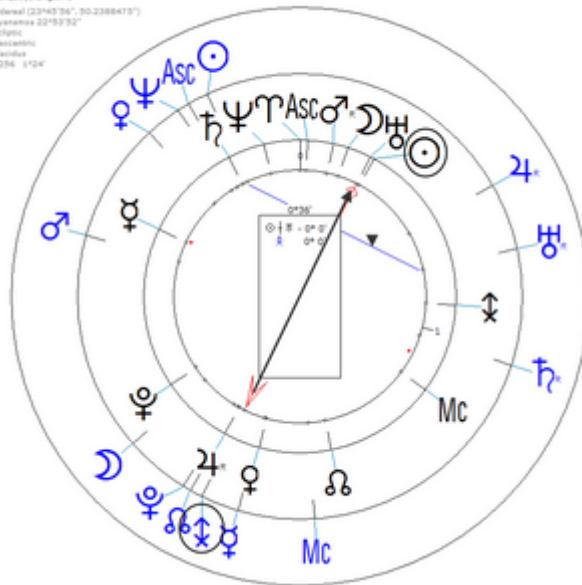

Elliot, Roger
29 September 1993 Fri 3:15 (GMT+1) 50°28 3w30
Torquay, England
Sidereal (22°45'36", 50.2388475°)
J2000.0 22°45'32"
Ecliptic:
Geocentric
Placidus
H256 1°24'