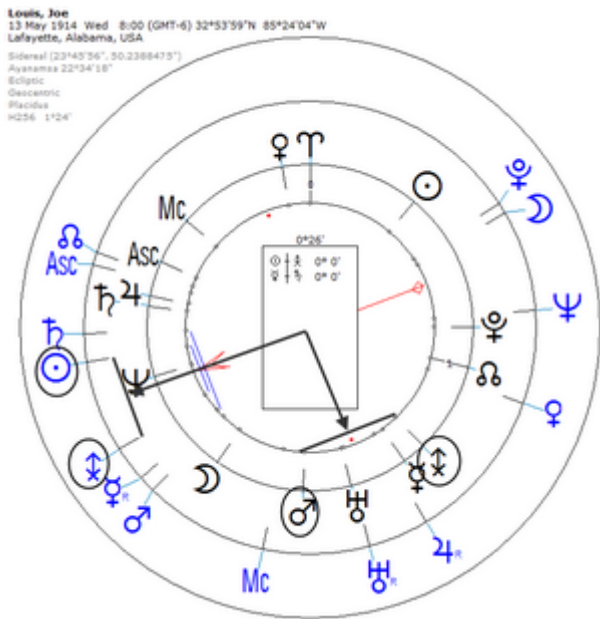

Death by Heart Attack 12 April 1981 in Las Vegas, NV.

Secondary Progression

Harmonic 256

$p \text{ ☉ } / \text{ ♁ } = r \text{ ☿ } / \text{ ♁ }$	$p \text{ ☿ } / \text{ ♁ } = r \text{ ☿ } / \text{ ♃ }$