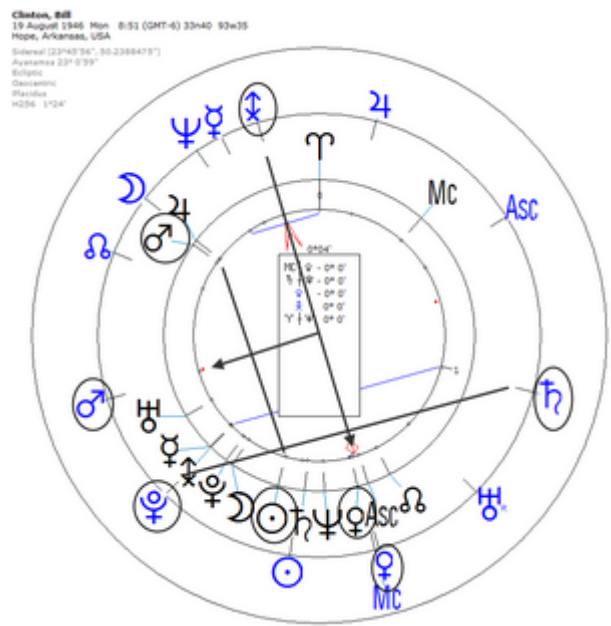

Medical procedure 11 February 2010 (Arterial stents)

Secondary Progression

Harmonic 256

$p \text{ ☉} / \text{♁} = p \text{ ☿} / \text{♃} = r \text{ ☿} / \text{♁}$ $p \text{ ☿} / \text{♁} = r \text{ ☉} / \text{♁}$ $p \text{ ☿} = p \text{ ♁} = r \text{ ☉} / \text{☿}$	$p \text{ ♀} = p \text{ ☿} = p \text{ ♁} = r$ $\text{♀} = r \text{ ☉} / \text{☿}$ ♀ is AC (♁) Ruler