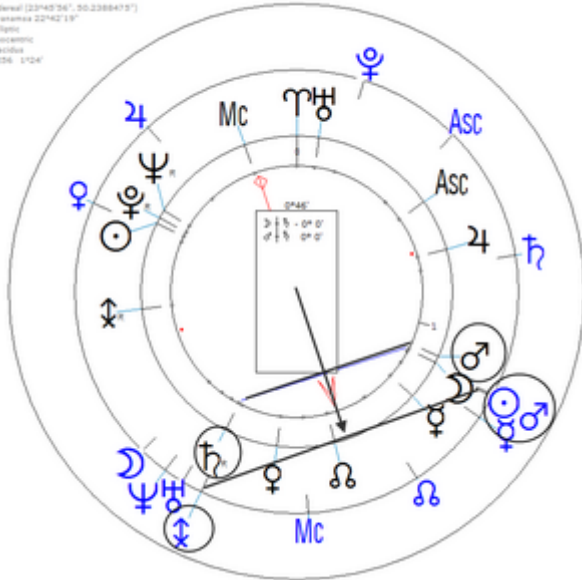

Death by Heart Attack 20 December 1991 at 08:00 AM in Milan, Italy (Heart attack)

Transit

Harmonic 256

$t \text{ ☉} / \text{♁} = t \text{ ♀} / \text{♁} = r \text{ ♀} / \text{♁}$	$t \text{ ♁} = r \text{ ☉} / \text{♂}$

Chart, Walter
9 March 1924 - Sat 16:20 (GMT+1) 45:27 114:00
Verona, Italy
Sidereal (22°45'36", 50.2388473°)
Jyotirmee 22°42'19"
Ecliptic
Geocentric
Planets
H256, 1°24'