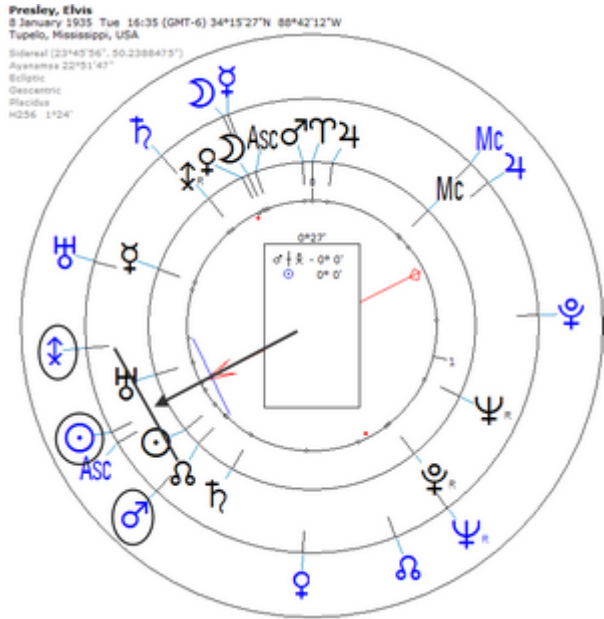

The correct birth time is 04:35 PM.

Harmonic 256

☉/♂ = ♂/♁

Death by Heart Attack 16 August 1977 at 2:50 PM in Memphis (Age 42)

Lunar Return

Harmonic 256

Lunar ☉/♂ = r ☉ = r ⚡	Lunar ♂/⚡ = Lunar ☉
-----------------------	---------------------