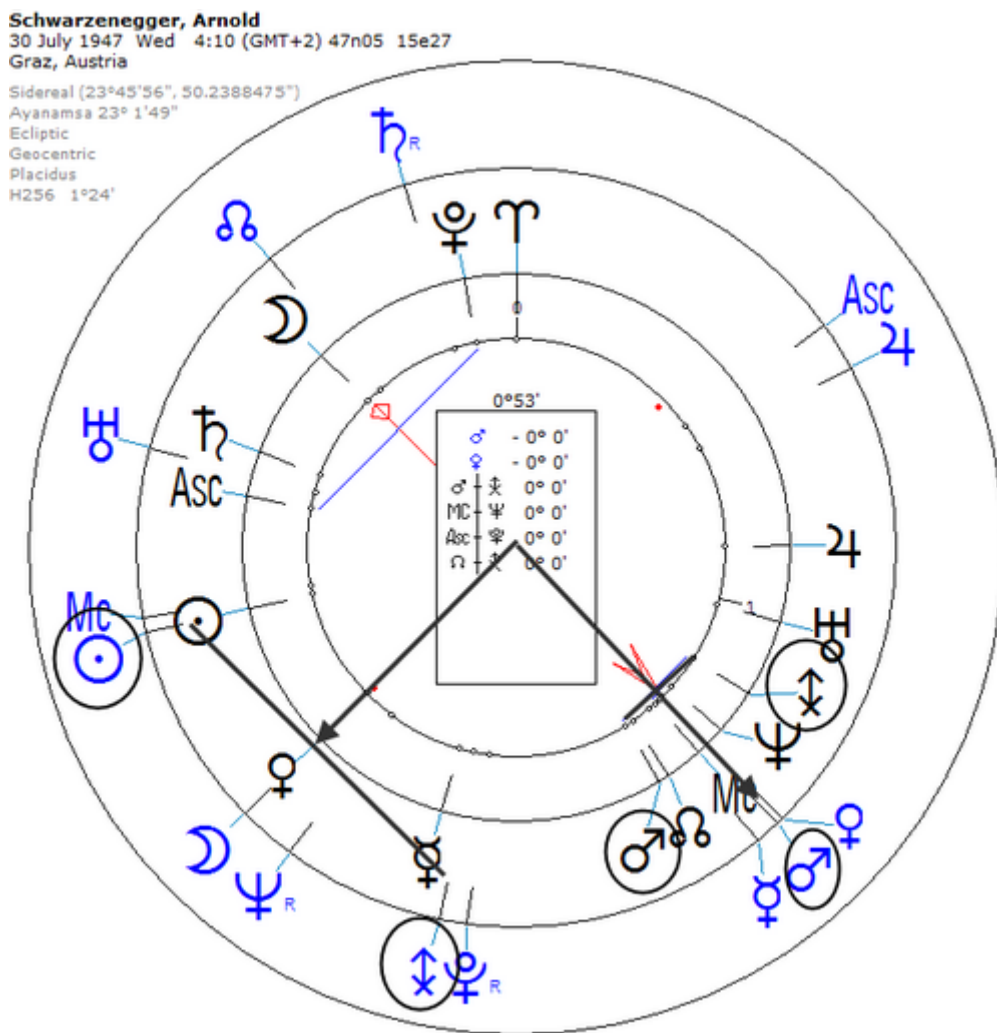

On March 29, 2018, Schwarzenegger underwent emergency open-heart surgery for replacement of his replacement pulmonic valve.

<https://en.wikipedia.org/wiki/Arnold_Schwarzenegger#Accidents,_injuries_and_other_health_issues>

Solar Return

Harmonic 256

Solar ♂ = Solar ☉/♁ = r ♂/♁