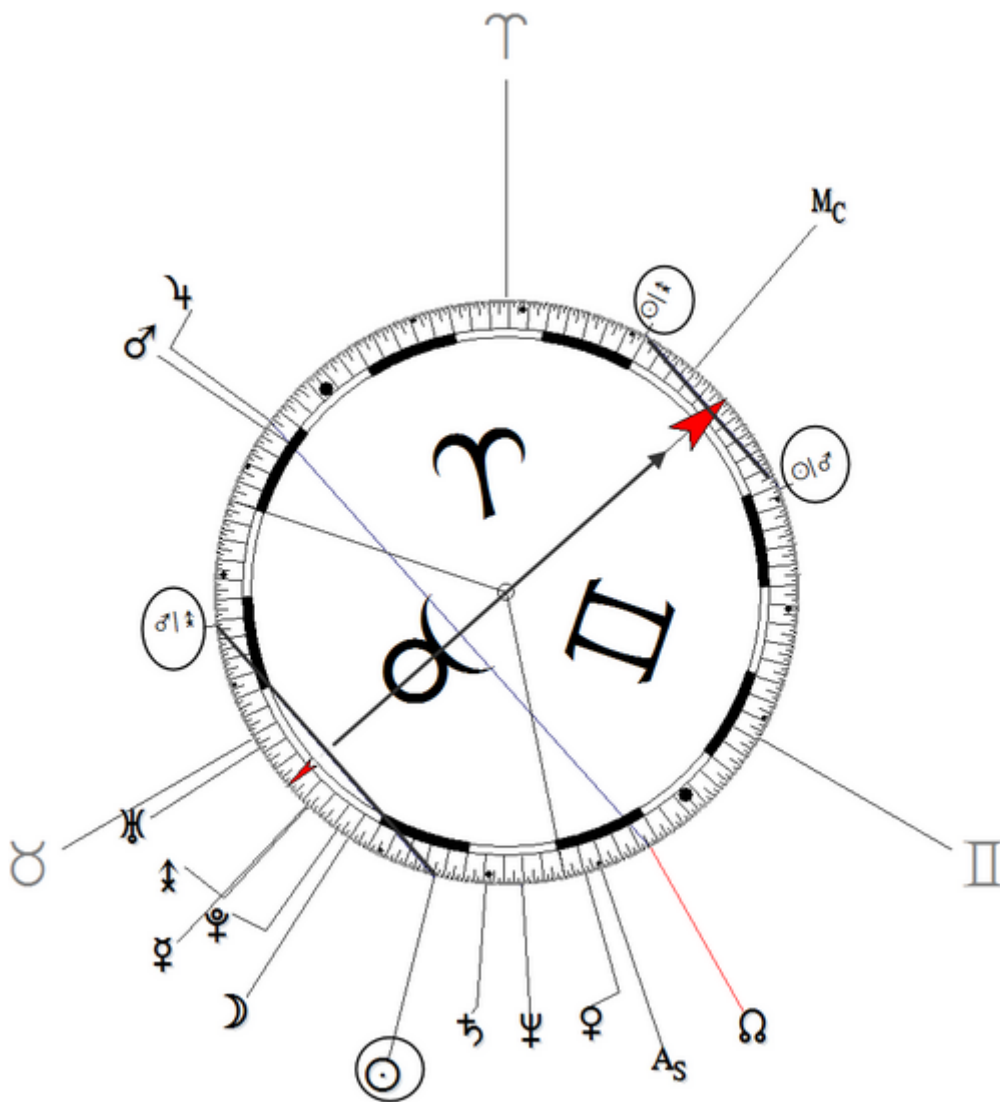

Clinton, Bill

19 August 1946 at 08:51 (= 08:51 AM)Hope, Arkansas, 33n40, 93w35

<https://www.astro.com/astro-databank/Clinton,_Bill>

Medical procedure 6 September 2004 at 08:00 AM in New York, NY (coronary artery bypass surgery)

Harmonic 256

$$\odot / (\♂ / \updownarrow) = (\odot / \♂) / (\odot / \updownarrow)$$