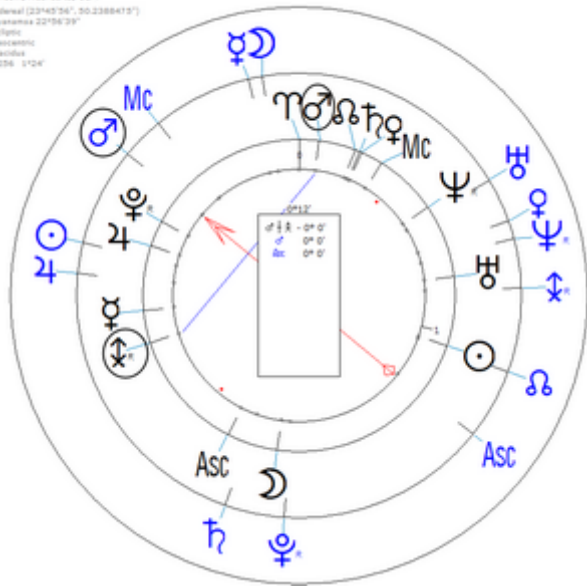

Cheney, Dick
30 January 1941 Thu 19:30 (GMT-6) 40m48 96w40
Lincoln, Nebraska, USA
Sidereal (23°45'26", 50.2388413°)
Julianos 2275629°
Ecliptic
Decanatic
Planets
H256 1724°