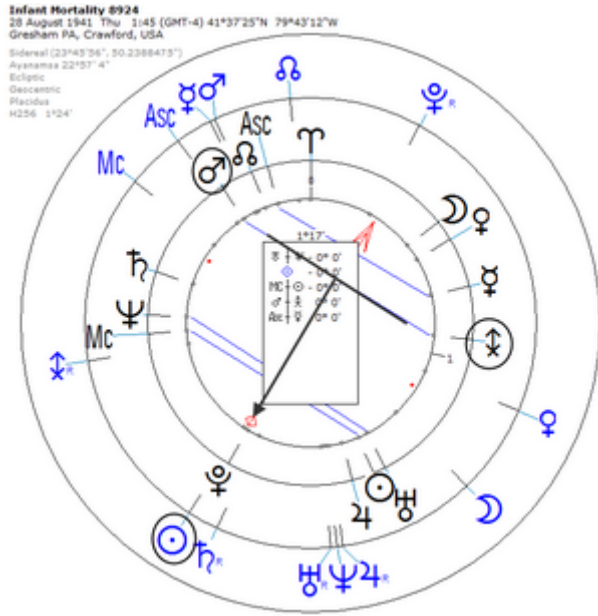

Harmonic 256

☉/♁ = ♂

Death by Disease 13 December 1941 at 09:00 AM

Harmonic 256

Transit	Secondary Progression
t ☉ = r ♂/♁	p ♂/♁ = r ♂/♁

Janssen, David

27 March 1931 at 10:00 (= 10:00 AM)Naponee, Nebraska, 40n05, 99w08