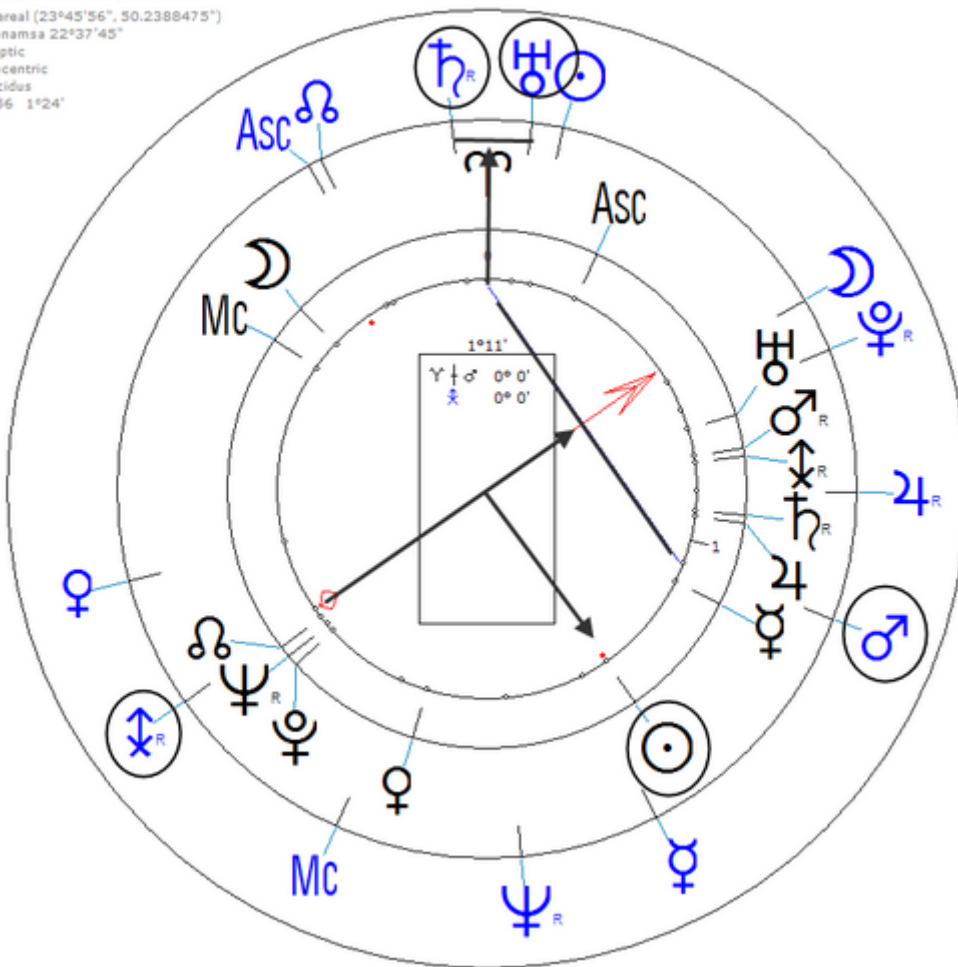

Death by Heart Attack 17 August 1990 at 6:12 PM in Philadelphia (Age 72)

Secondary Converse Progression

Harmonic 256

$$\begin{aligned}
 p \ \updownarrow &= p \ \♂ / (\text{♁} / \text{♂}) = r \ \odot \\
 p \ \odot / \♂ &= r \ \text{♁} / \text{♀} \\
 p \ \♂ / \updownarrow &= r \ \♂ / \updownarrow
 \end{aligned}$$

Bailey, Pearl
29 March 1918 Fri 7:20 (GMT-5) 36°58'43"N 76°25'42"W
Newport News, Virginia, USA
Sidereal (23°45'56", 50.2388475")
Ayanamsa 22°37'45"
Ecliptic
Geocentric
Placidus
H256 1°24'