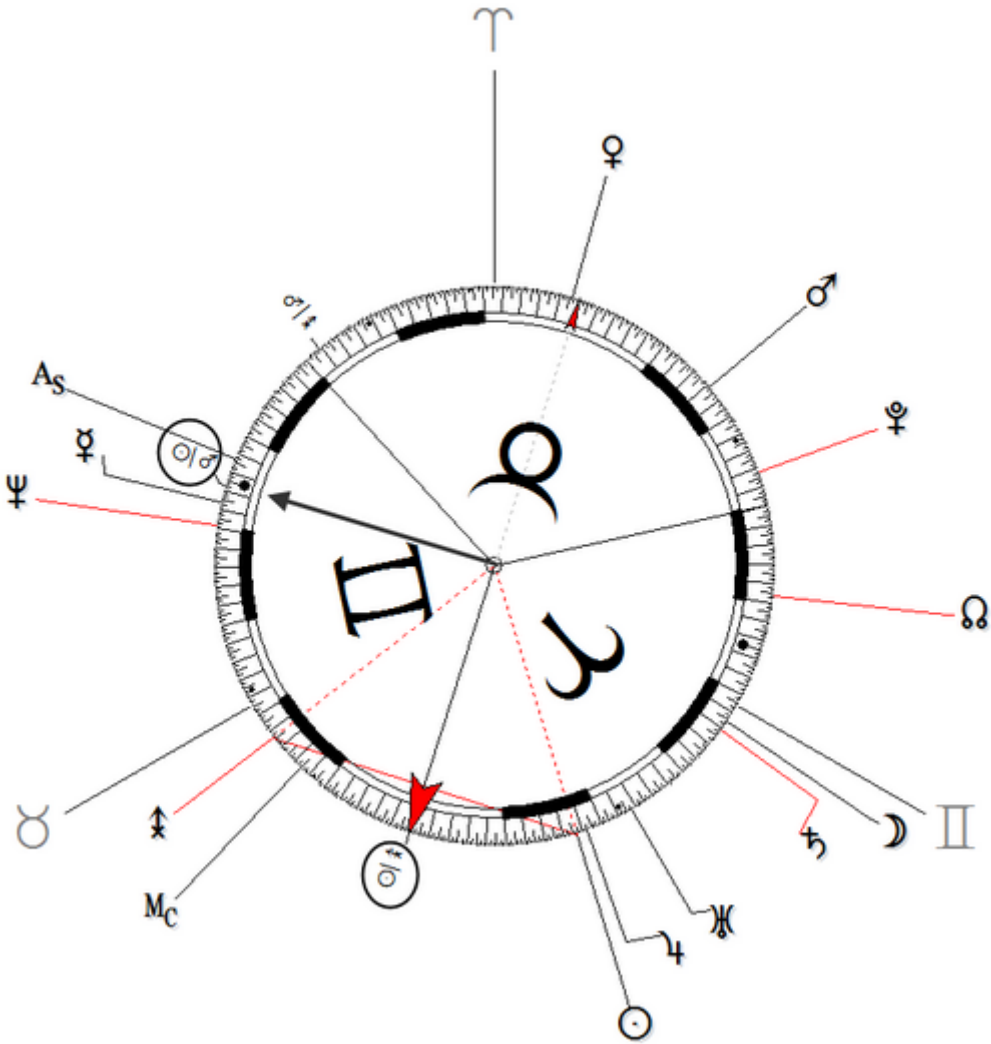

Lewis, Jerry (1926)

16 March 1926 at 12:15 (= 12:15 PM)Newark, New Jersey, 40n44, 74w10

Medical diagnosis 11 June 2006 (Mild heart attack in San Diego)

<https://www.astro.com/astro-databank/Lewis,_Jerry_(1926)>

Harmonic 256

☉/♂ = ☉/♁