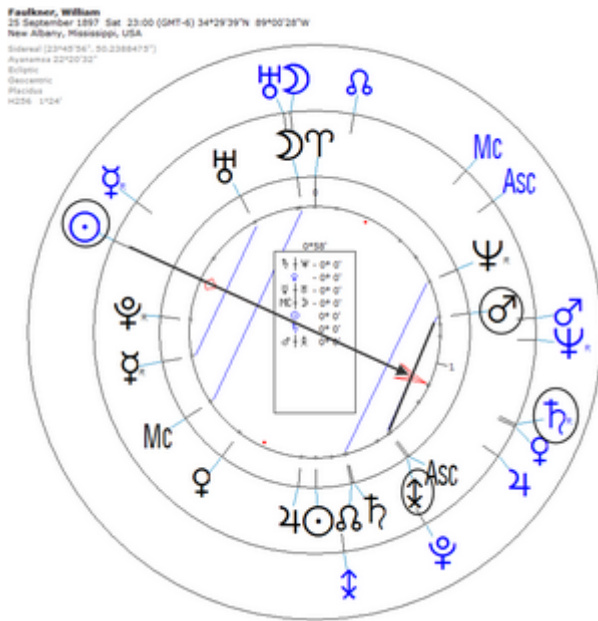

https://www.astro.com/astro-databank/Faulkner,_William

Harmonic 256

☉ = ♂/♁

Death by Heart Attack 6 July 1962 at 01:32 AM in Byhalia (Coronary thrombosis, age 64)

Lunar Return

Harmonic 256

Lunar ☉ = Lunar ♃ = r ♂/♁	Lunar ☉/♁ = r ♁ Lunar ♁ = r ☉/♃ = r ♂
---------------------------	--