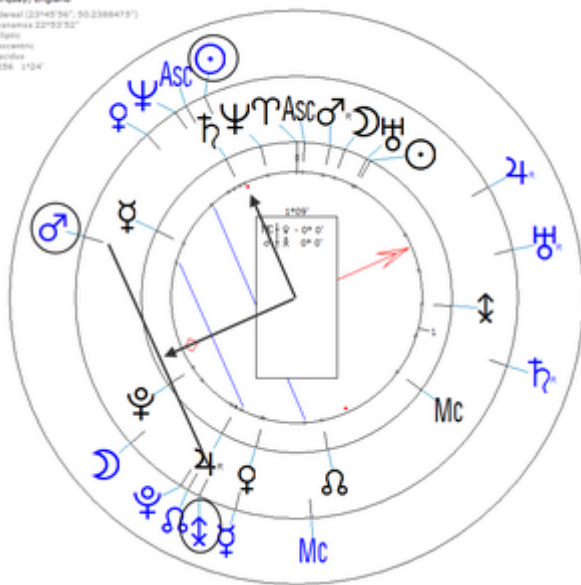

Death by Heart Attack 29 September 1993 at 6:26 PM in Bristol, England (Heart surgery, age 56)

Secondary Progression

Harmonic 256

$p \text{♂} / \text{♁} = p \text{☉}$	$p \text{♁} = r \text{☉}$

Elliot, Roger
25 June 1937 Fri 3:15 (GMT+1) 50°28 3w30
Torquay, England
Sidereal (22°45'36", 50.2388475°)
J2000.0 22°45'32"
Ecliptic:
Geocentric
Placidus
H256 1°24'