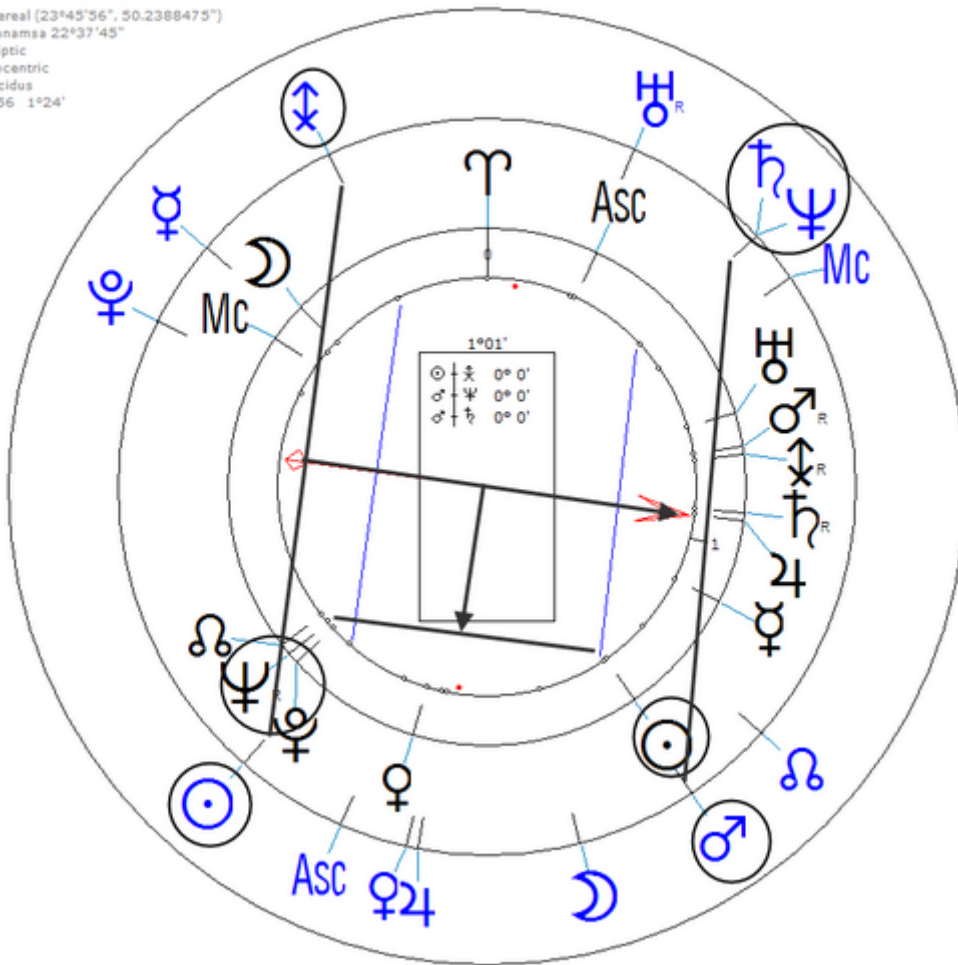

Death by Heart Attack 17 August 1990 at 6:12 PM in Philadelphia (Age 72)

Secondary Progression

Harmonic 256

$$\begin{aligned}
 p \text{ ☉} / \text{♁} &= p \text{ ♂} / \text{♃} = p \text{ ♂} / \text{♁} = r \text{ ☉} / \text{♁} \\
 p \text{ ♂} &= r \text{ ☉} \\
 p \text{ ♃} / \text{♁} &= r \text{ ♂} / \text{♃}
 \end{aligned}$$

Bailey, Pearl
29 March 1918 Fri 7:20 (GMT-5) 36°58'43"N 76°25'42"W
Newport News, Virginia, USA
Sidereal (23°45'56", 50.2388475")
Ayanamsa 22°37'45"
Ecliptic
Geocentric
Placidus
H256 1°24'