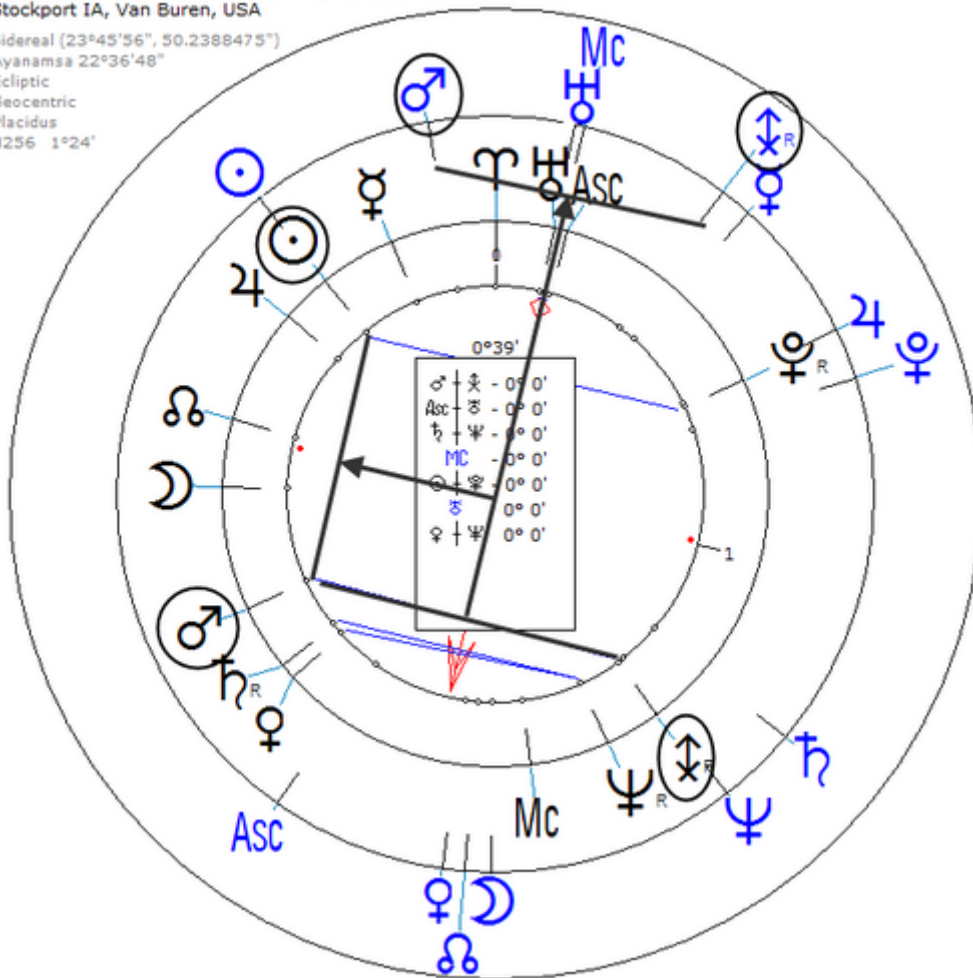

Garrett died of a heart attack, March 27, 1986.

Solar Return

Harmonic 256

Solar $\♂/\♁ = r \♂/\♁ = r \odot/\♂$

Solar $\♂/\♃ = r \♂/\♃$

Garrett, James S.

1 February 1917 Thu 14:38 (GMT-6) 40°51'27"N 91°50'06"W
Stockport IA, Van Buren, USA

Sidereal (23°45'56", 50.2388475")

Ayanamsa 22°36'48"

Ecliptic

Geocentric

Placidus

H256 1°24'