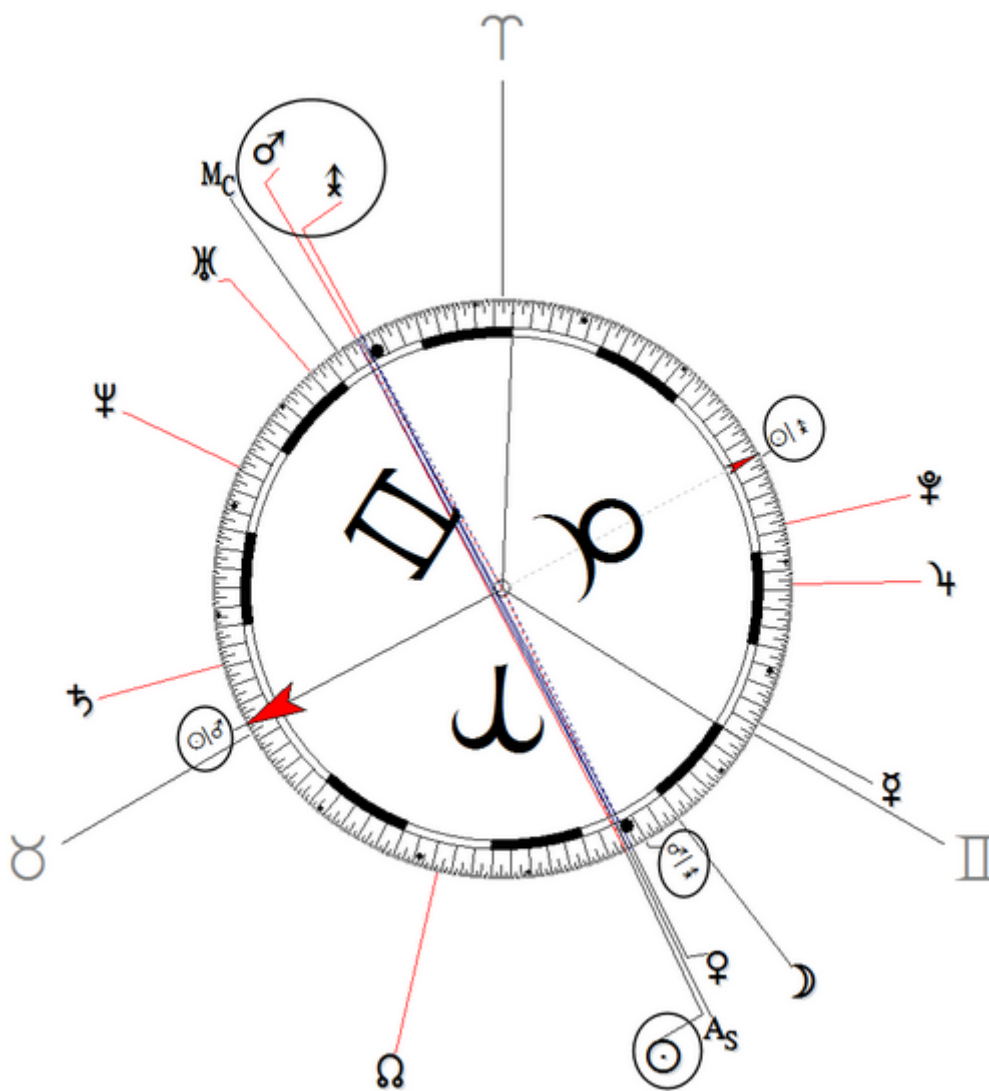

Birth Defect : Heart 14842

29 March 1982 at 13:01 (= 1:01 PM)Upland, California, 34n06, 117w39

American baby born with the congenital heart defect of a missing valve. Heart surgery was unsuccessful, and he died on 2/21/1983.

<https://www.astro.com/astro-databank/Research:Birth_Defect:_Heart_14842>

Harmonic 256

$$\odot/\♂ = \odot/\updownarrow = \♂/\updownarrow$$