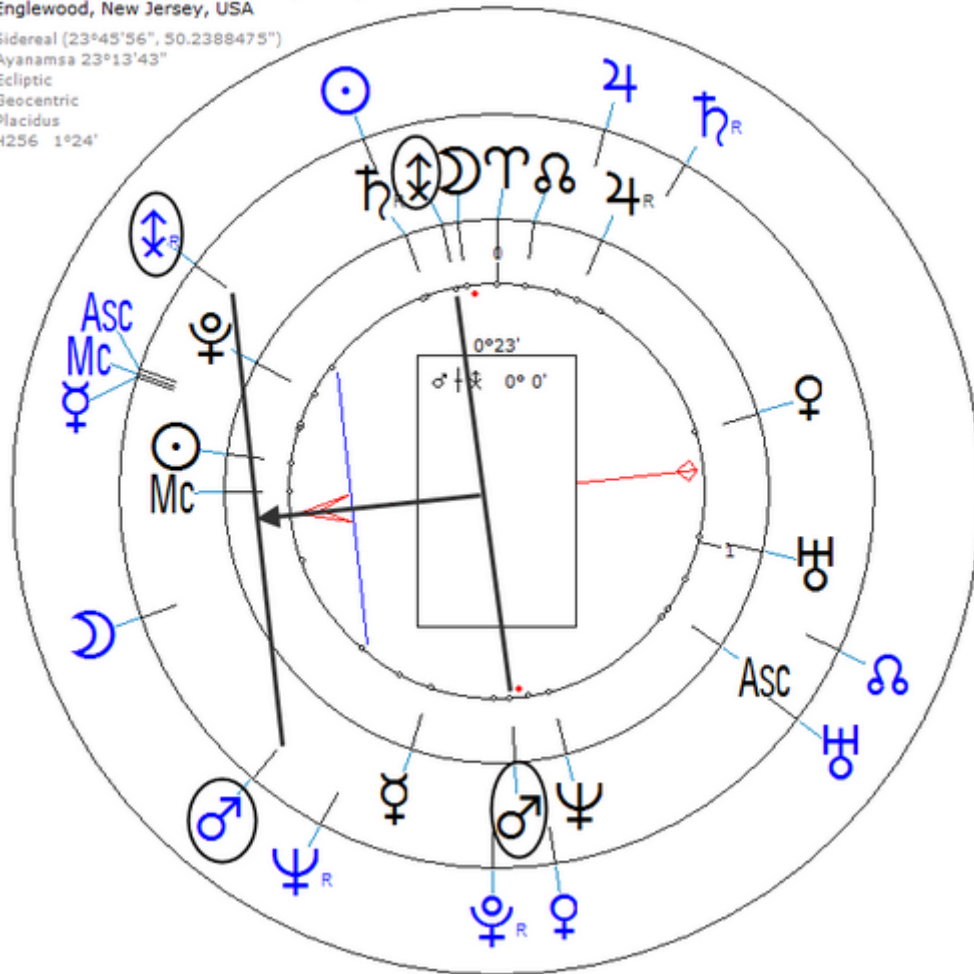

Death by Heart Attack 19 June 2013 at 11:00 PM in Rome (Age 51)

Transit

Harmonic 256

$$t \text{♂} / \text{♁} = r \text{♂} / \text{♁}$$

Gandolini, James

18 September 1961 Mon 10:21 (GMT-4) 40°53'34"N 73°58'23"W
Englewood, New Jersey, USA

Sidereal (23°45'56", 50.2388475")

Ayanamsa 23°13'43"

Ecliptic

Geocentric

Placidus

H256 1°24'