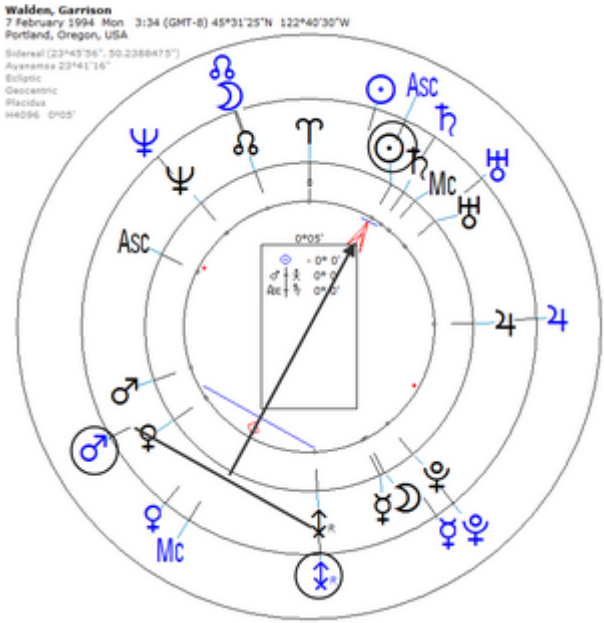

Harmonic 256

♂/♁ = ☉

☉/♂ = ♁

Death by Disease 8 February 1994 at 07:15 AM in Portland (Heart, age 28 hours)

Harmonic 4096

Transit	Secondary Progression
$t \odot = t \♂ / \updownarrow = r \odot / \updownarrow$	$p \♂ / \updownarrow = r \odot$ $p \odot = r \odot / \updownarrow$