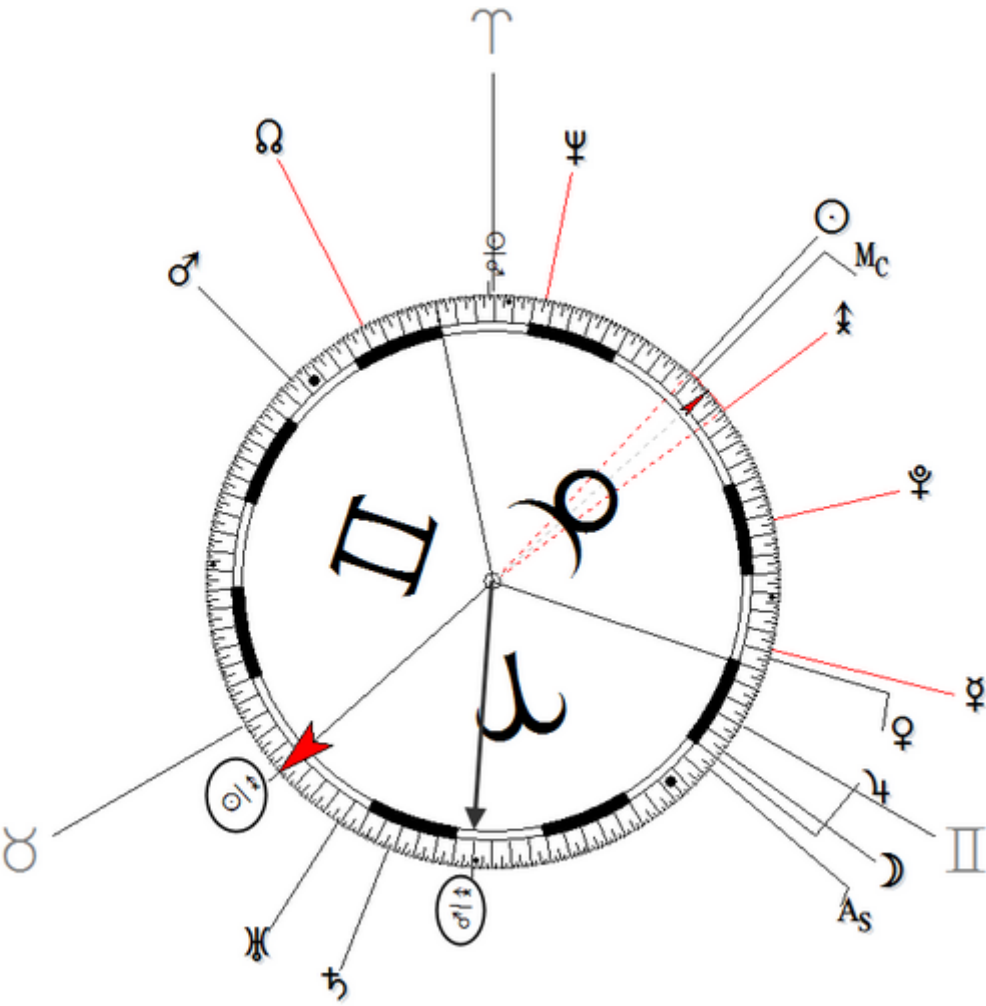

https://www.astro.com/astro-databank/Leopold_III,_King_of_Belgium

Harmonic 256

☉/♁ = ♂/♁

Death by Heart Attack 25 September 1983.

Solar Return

Harmonic 256

Solar $\♂/\♁ = r \odot = r \♂$	Solar $\odot/\♂ = r \♂/\♁$
--------------------------------	----------------------------