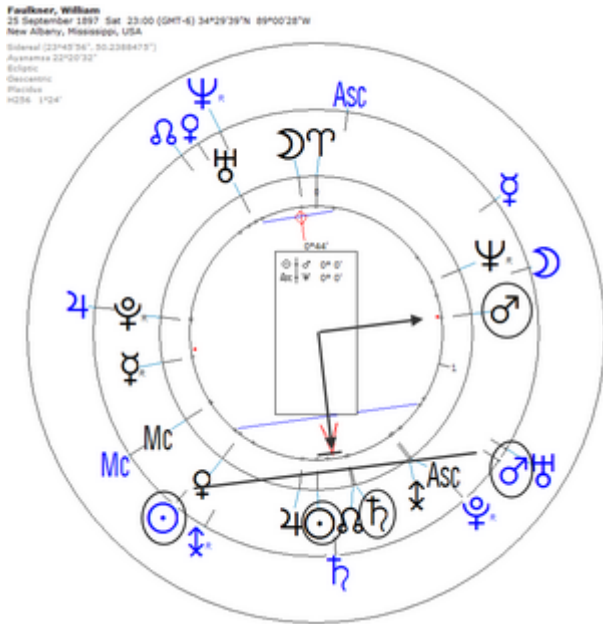

Death by Heart Attack 6 July 1962 at 01:32 AM in Byhalia (Coronary thrombosis, age 64)

Secondary Progression

Harmonic 256

$p \text{ ☉ } / \text{♂} = r \text{ ☉ } / \text{♁} = r \text{ ♂}$	$p \text{ ☉ } / \text{♁} = p \text{ ♂} = r \text{ ♂} / \text{♁}$