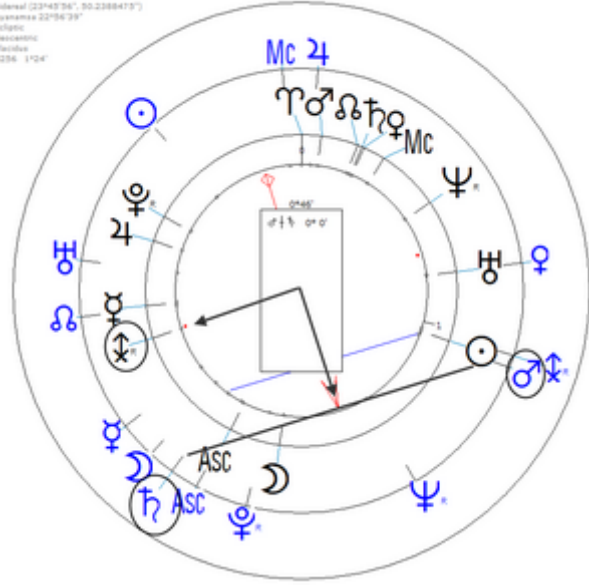

Chesney, Dick
30 January 1941, Thu 19:30 (GMT-6) 40n48 96w40
Lincoln, Nebraska, USA
Sidereal (23°43'36", 50.2388473°)
Julianee 2275629
Ecliptic
Descendant
Meridian
H256 1724'