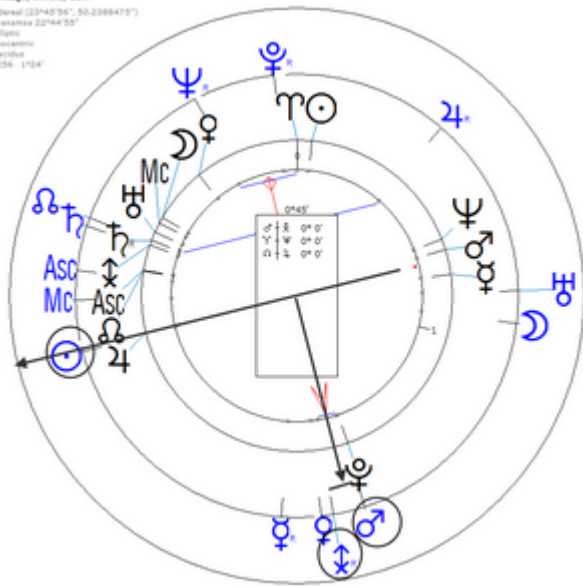

Minor Progression

Harmonic 256

As we see below, the time of death is at 7:23 PM.

at 7:23 PM	at 07:23 AM
$p \text{♂} / \updownarrow = p \text{☉}$	$p \text{♂} / \updownarrow \quad p \text{☉}$
$p \text{♂} / \updownarrow = 0^\circ 45' 23'' - 0^\circ 21' 05''$ $= 0^\circ 24' 19''$	$p \text{♂} / \updownarrow = 0^\circ 44' 32'' - 0^\circ 21' 05''$ $= 0^\circ 23' 27''$
$p \text{☉} = 0^\circ 24' 30''$	$p \text{☉} = 0^\circ 22' 13''$
The difference is $0^\circ 00' 11''$ And Also :	The difference is $0^\circ 01' 14''$
$p \text{♂} = r \text{♂}$	$p \text{♂} \quad r \text{♂}$

Fesse, Bob
23 June 1927 Thu 22:29 (GMT-5) 41n51 87w39
Chicago, Illinois, USA
Sidereal (23°43'56", 50.2388475°)
J2000.0 22°44'33"
Ecliptic
Descendant
Rahu
H256 1°04'