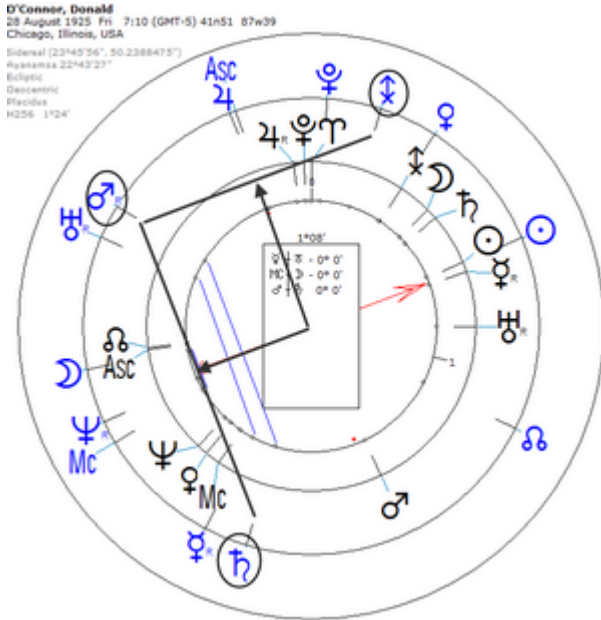

Death by Heart Attack 27 September 2003 in Calabasas

Solar Return

Harmonic 256

Solar ♀/♄ = Solar ♀/♁	Solar ☉/♂ = r ♀/♁