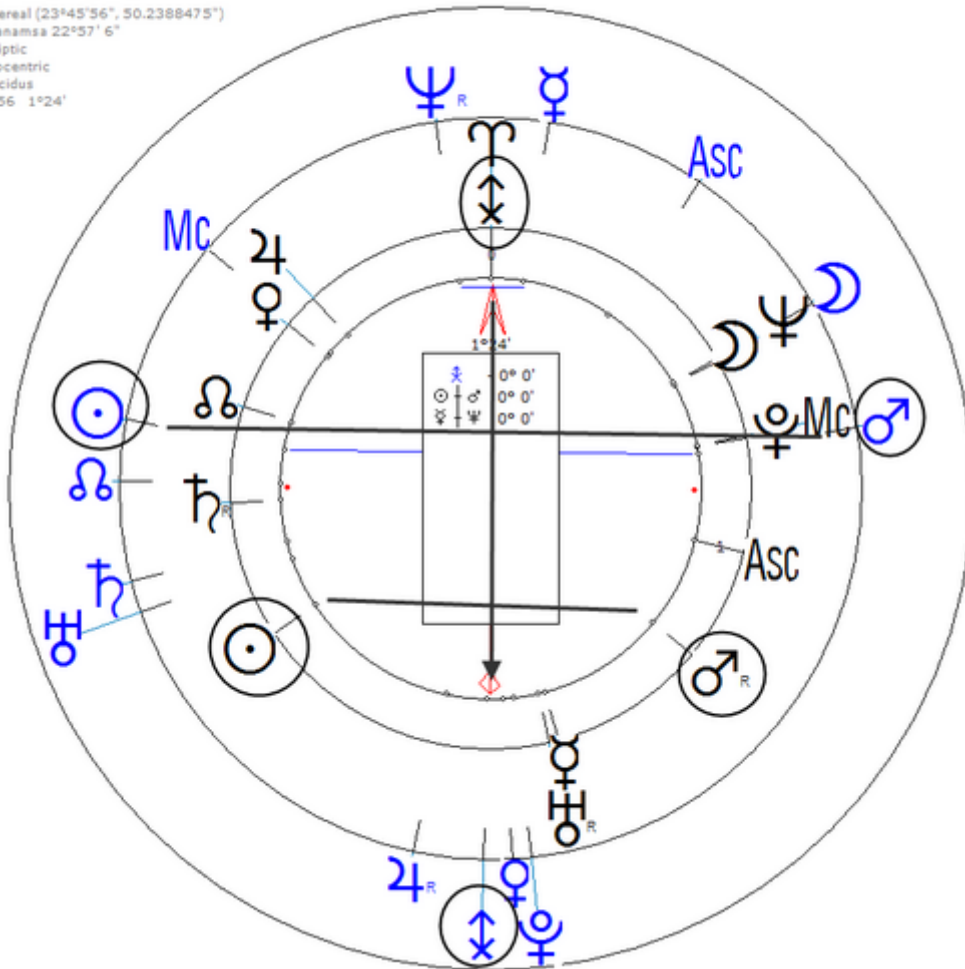

She died of a heart attack 29 July 1974 (Age 32), London.

Lunar Return

Harmonic 256

$$\text{Lunar } \odot/\♂ = \text{Lunar } \updownarrow = r \odot/\♂ = r \updownarrow$$

Elliot, Cass
19 September 1941 Fri 21:00 (GMT-5) 39°17'25"N 76°36'45"W
Baltimore, Maryland, USA
Sidereal (23°45'56", 50.2388475")
Ayanamsa 22°57' 6"
Ecliptic
Geocentric
Placidus
H256 1°24'