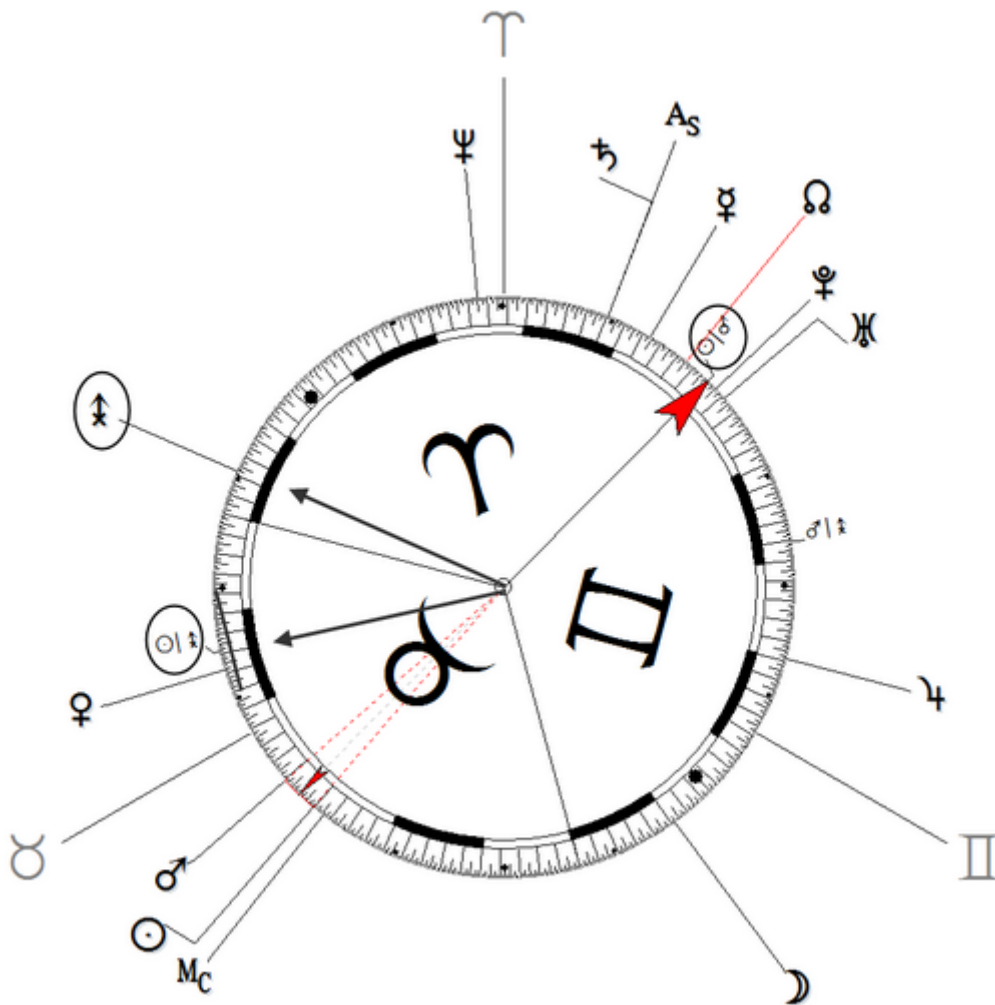

Birth Defect : Heart 14666

8 September 1976 at 15:30 (= 3:30 PM)Castel di Iudica, Italy, 37n30, 14e38

Italian infant born with defective valves in the heart, which were diagnosed as inoperable. His parents took him to America in 6/1977, and open heart surgery was performed to give him a second chance at life.

<https://www.astro.com/astro-databank/Research:Birth_Defect:_Heart_14666>

Harmonic 256

$$\odot/\♂ = \odot/\updownarrow = \updownarrow$$