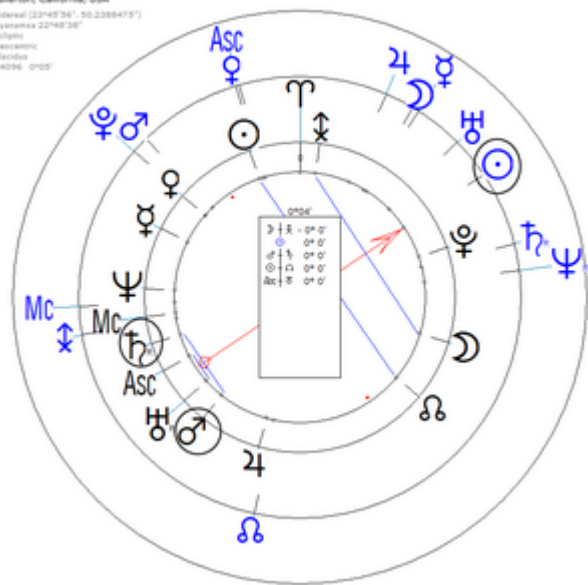

Duncan, Gary
6 August 1931, Thu 11:13 (GMT-8) 33h52 117w55
Fullerton, California, USA
Sidereal (23°45'26", 90.2389473°)
J2000.0 22°48'28"
Eclipse
Osculating
Placidus
HA236 0°03'