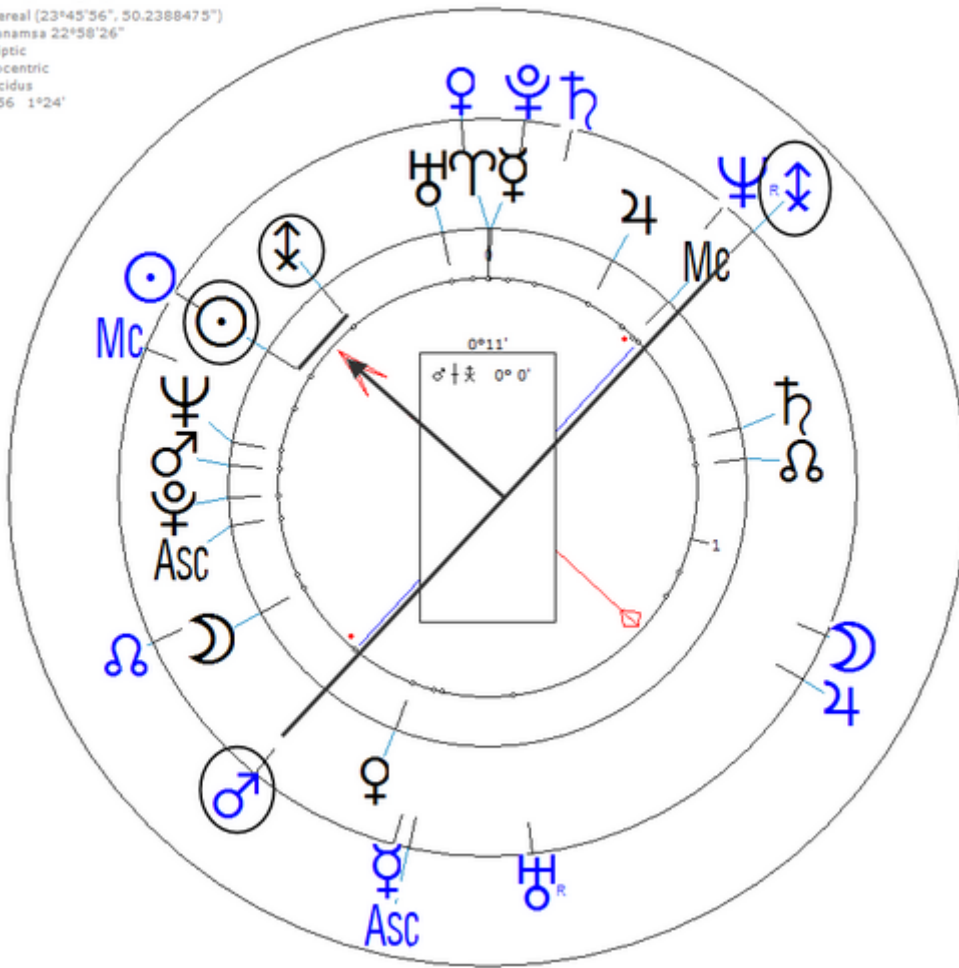

Death by Heart Attack 22 February 1976 Detroit, Michigan, U.S. (Age 32)

Solar Return

Harmonic 256

Solar ♀/♁ = r ☉/♁

Solar ☉/♁ = r ♁

Solar ☉/♁ = Solar ♁

Ballard, Florence
 30 June 1943 Wed 5:45 (GMT-4) 42°19'53"N 83°02'45"W
 Detroit, Michigan, USA
 Sidereal (23°45'56", 50.2388475")
 Ayanamsa 22°58'26"
 Ecliptic
 Geocentric
 Placidus
 H256 1°24'