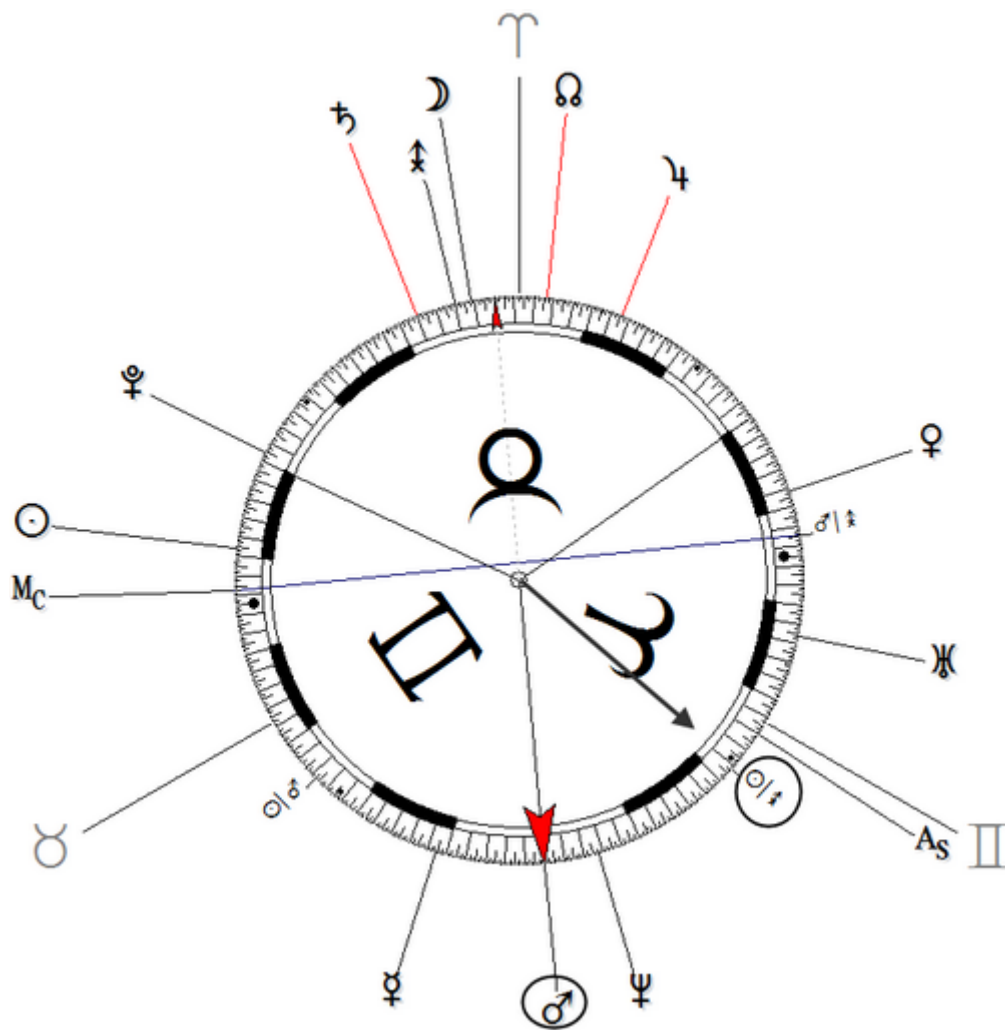

Death by Heart Attack 19 June 2013 at 11:00 PM in Rome (Age 51)

https://www.astro.com/astro-databank/Gandolfini,_James

Harmonic 256

☉/♁ = ♂

Death by Heart Attack 19 June 2013 at 11:00 PM in Rome (Age 51)

Transit