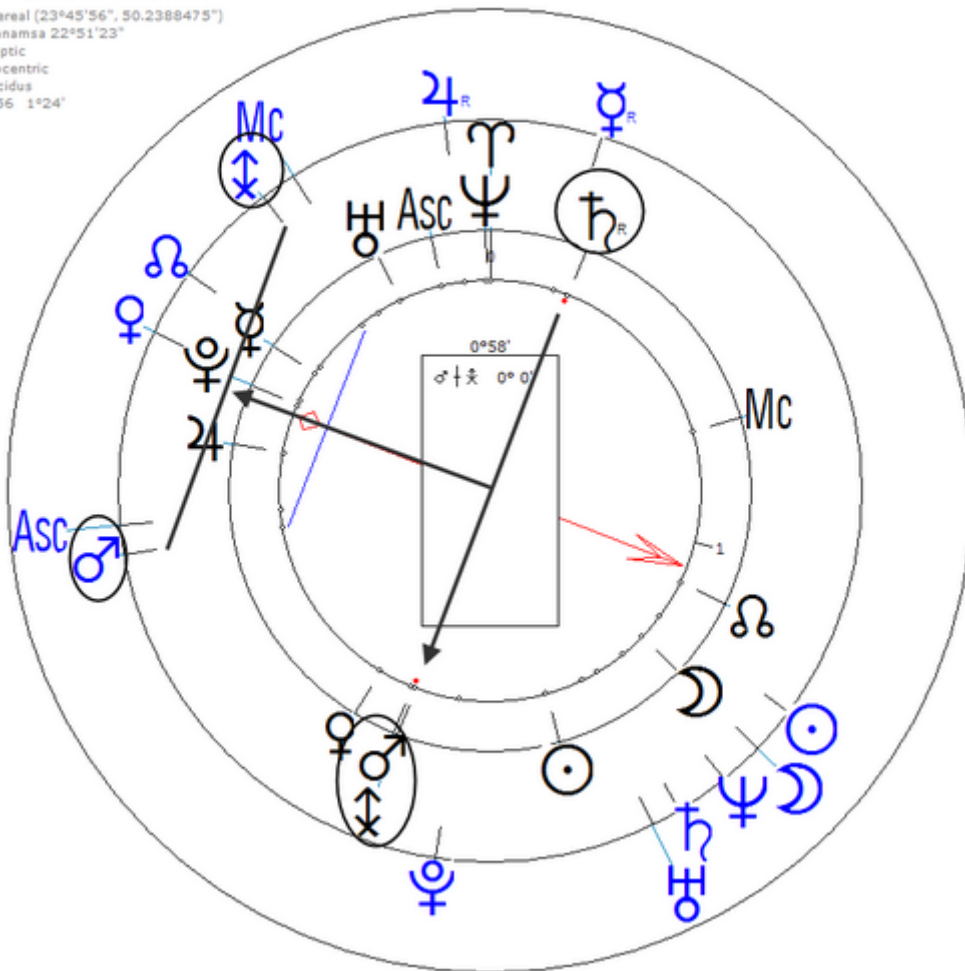

Death by Heart Attack 17 December 1978 at 12:00 noon in North Hollywood, CA (Age 44)

Lunar Return

Harmonic 256

$$\text{Lunar } \♂/\♁ = r \text{ } \♂/\♃ = r \text{ } \♂/\♁$$

Ellis, Don
25 July 1934 Wed 9:24 (GMT-8) 34n03 118w15
Los Angeles, California, USA
Sidereal (23°45'56", 50.2388475")
Ayanamsa 22°51'23"
Ecliptic
Geocentric
Placidus
H256 1°24'