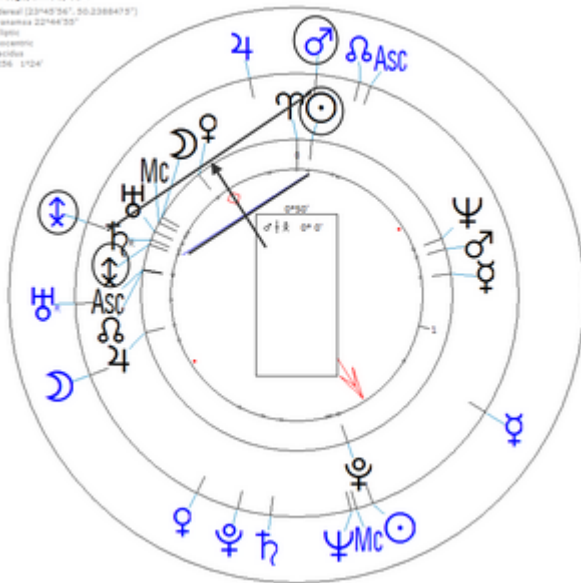

Astro.com site gives two different death times. We can easily determine whether he has at 07:23 AM or at 7:23 PM died.

Tertiary Progression

Harmonic 256

As we see below, the time of death is at 7:23 PM.

at 7:23 PM	at 07:23 AM
$p \text{♂} / \updownarrow = r \text{☉} / \updownarrow$	$p \text{♂} / \updownarrow = r \text{☉} / \updownarrow$
$p \text{♂} / \updownarrow = 0^\circ 49' 54'' - 0^\circ 42' 11''$ $= 0^\circ 07' 43''$	$p \text{♂} / \updownarrow = 0^\circ 49' 32'' - 0^\circ 42' 11''$ $= 0^\circ 07' 21''$
$r \text{☉} / \updownarrow = 0^\circ 07' 41''$	$r \text{☉} / \updownarrow = 0^\circ 07' 41''$
The difference is $0^\circ 00' 02''$ And Also :	The difference is $0^\circ 00' 20''$
$p \text{☉} = r \text{♂} ; p \text{♂} = r \text{☉}$	$p \text{☉} \quad r \text{♂} ; p \text{♂} \quad r \text{☉}$

Fosse, Bob
23 June 1927 Thu 22:29 (GMT-5) 41m51 87w39
Chicago, Illinois, USA
Sidereal (23°45'36", 50.2388473°)
Analemma 22°46'33"
Ecliptic
Galactic
Planes
H226 1°24'