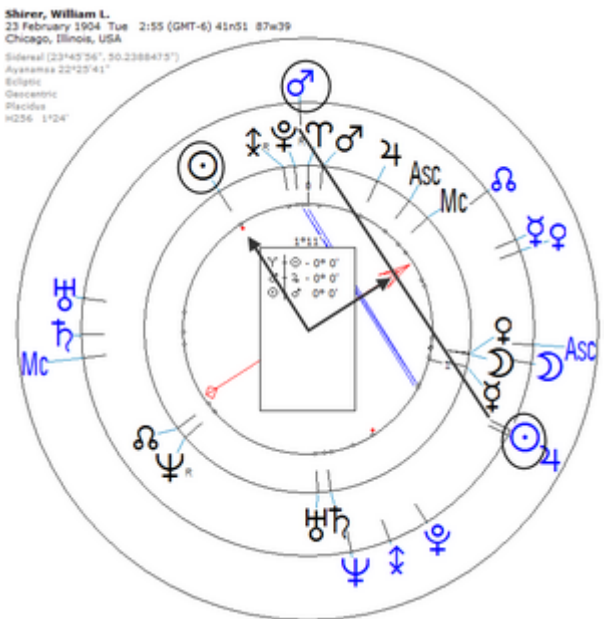

https://www.astro.com/astro-databank/Shirer,_William_L.

Harmonic 256

$$\odot/\♂ = \♂/\updownarrow$$

Shirer died at Boston Hospital of a heart ailment on 12/28/1993.

Lunar Return

Harmonic 256

Lunar ♂ = Lunar ♃ = r ♂/♃	Lunar ☉/♂ = r ☉
	Lunar ♃ = r ☉/♃