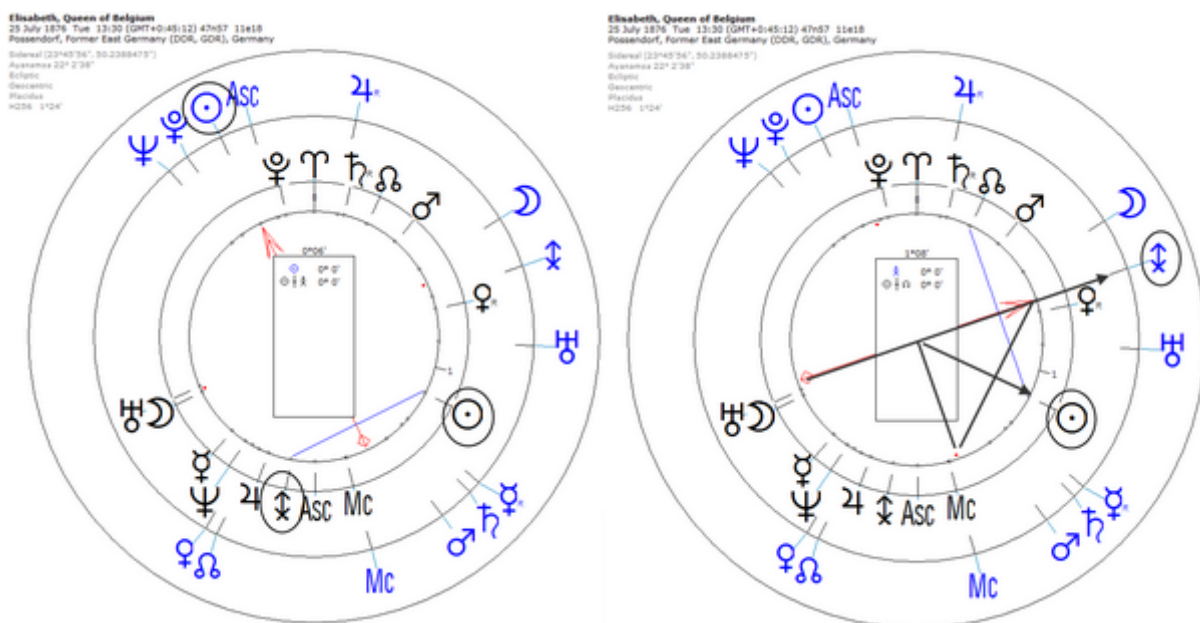

Harmonic 256

☉/♂ = ♋
☉/♋ = ♂
♂/♋ = ☉

Queen Elisabeth died from a heart attack at the age of 89 on 23 November 1965, 9: 35 PM, in Stuivenberg, Brussels.

Transit

Harmonic 256

$t \odot = r \odot / \updownarrow$	$t \updownarrow = r \odot$
Radix sun is between two harmonic points.	