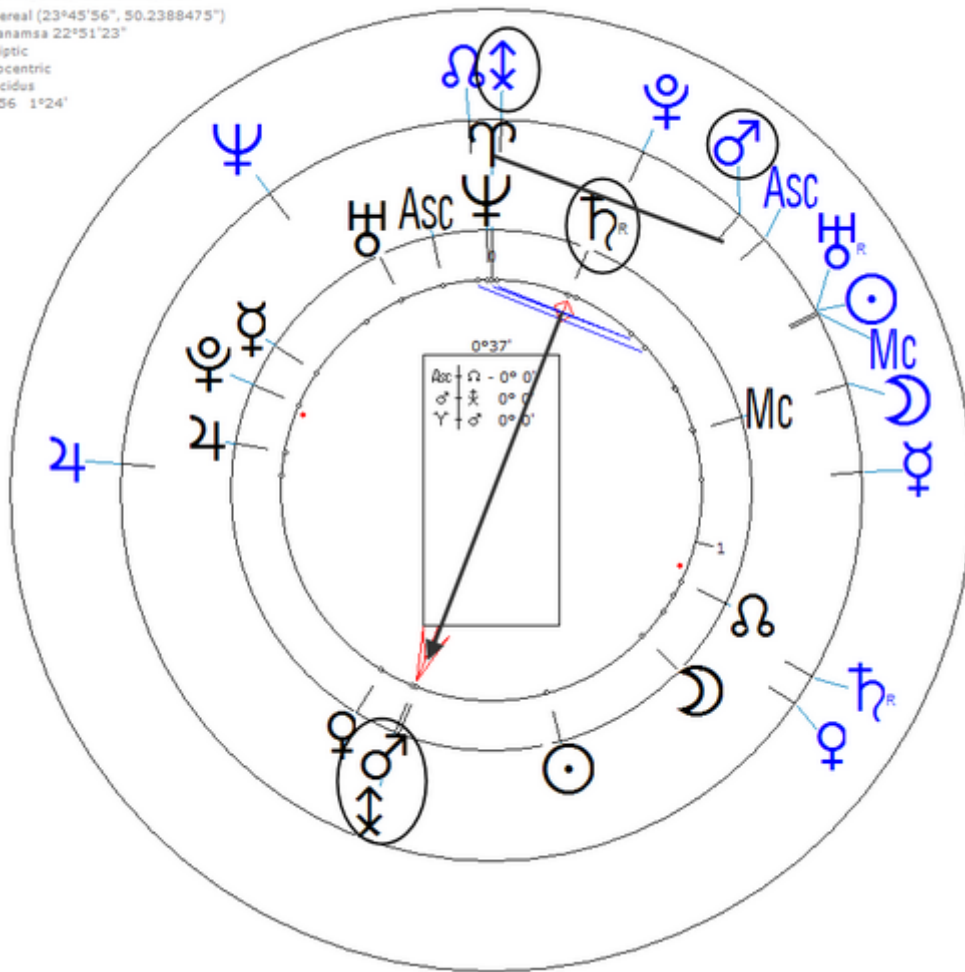

Death by Heart Attack 17 December 1978 at 12:00 noon in North Hollywood, CA (Age 44)

Secondary Progression

Harmonic 256

p ♂/♁ = r ♃ = r ♂/♁
p ♁ = r ☉/♁

Ellis, Don
25 July 1934 Wed 9:24 (GMT-8) 34n03 118w15
Los Angeles, California, USA
Sidereal (23°45'56", 50.2388475")
Ayanamsa 22°51'23"
Ecliptic
Geocentric
Placidus
H256 1°24'