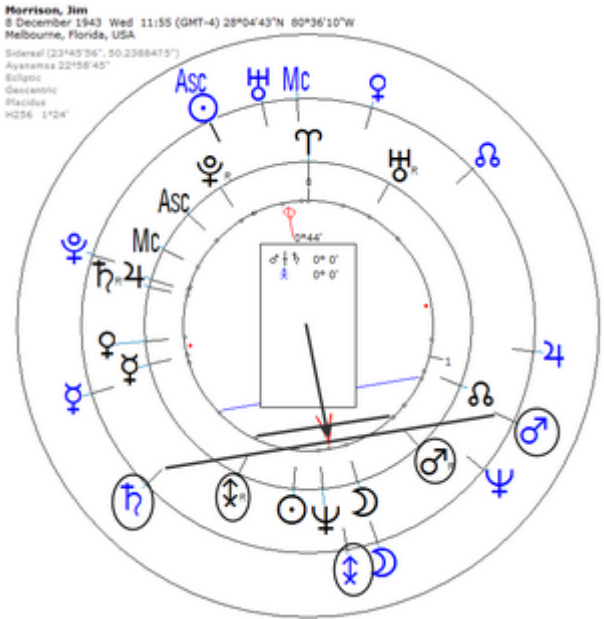

Death by Heart Attack 3 July 1971 at 12:00 midnight in Paris, France

Harmonic 256

Lunar Return	Progressed Lunar Return
Lunar ☉/♁ = r ♀/♁	Lunar ♁ = Lunar ♀/♁ = r ♀/♁
Lunar ☉/♂ = r ♂	Lunar ☉/♁ = r ☉/♂