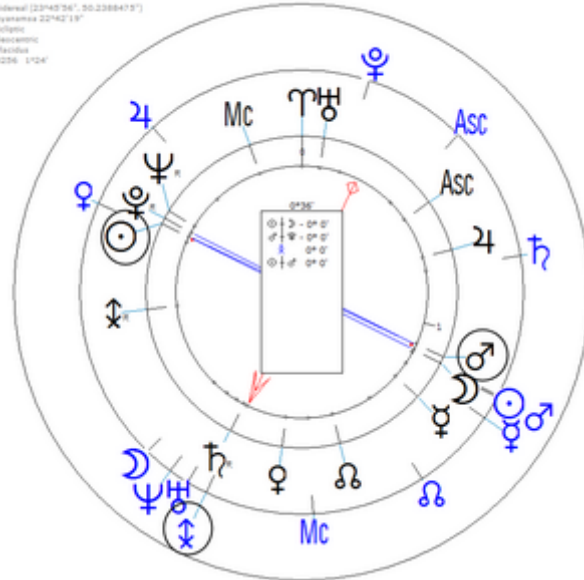

Chart, Walter
9 March 1924 - Sat 16:20 (GMT+1) 45:27 114:00
Verona, Italy
Sidereal (22°45'36", 50.2388473°)
Jyotirmee 22°42'19"
Ecliptic
Geocentric
Planets
H256, 1°24'