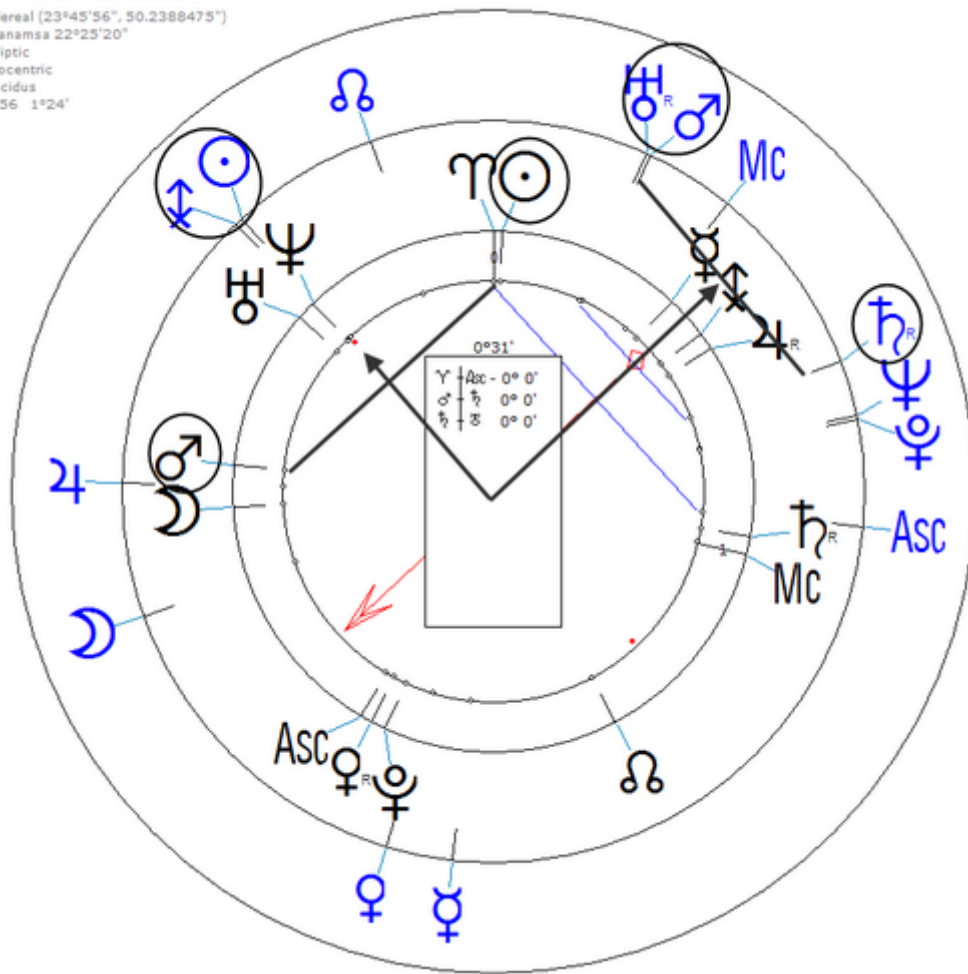

Adorno died on 6 August 1969 in Visp, Switzerland of a heart attack.

Secondary Converse Progression

Harmonic 256

$$p \text{♂} / \text{♁} = p \text{☉} = p \text{♁} = r \text{☉} / \text{♂}$$

$$p (\text{♂} / \text{♁}) / \text{☉} = r \text{☉}$$

Adorno, Theodor W.
11 September 1903 Fri 5:30 (GMT+1) 50n07 8e40
Frankfurt am Main, Germany
Sidereal (23°45'56", 50.2388475")
Ayanamsa 22°25'20"
Ecliptic
Geocentric
Placidus
H256 1°24'