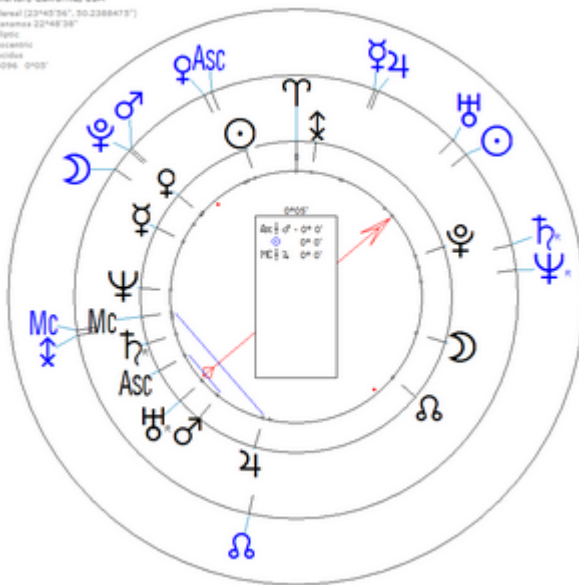

Died of a massive heart attack 6/19/1988; 8:00 to 8:30 AM, Marine-on-St.Croix; MN.

Minor Converse Progression

Harmonic 4096

Second method is progression, where we have to use higher harmonics so that we can see the changes within half an hour.

As we see here, he died at 8:30.

Minor Converse at 8:00	Minor Converse at 8:30
p ☉ = r ♀	p ☉ = r ♂/♃

Duncan, Gary
6 August 1931, Thu 11:13 (GMT-8) 33h52 117w55
Fullerton, California, USA
Sidereal (23°45'26", 90.2389473°)
J2000.0 22°48'28"
Eclipse
Osculating
Placidus
HA236 0°03'