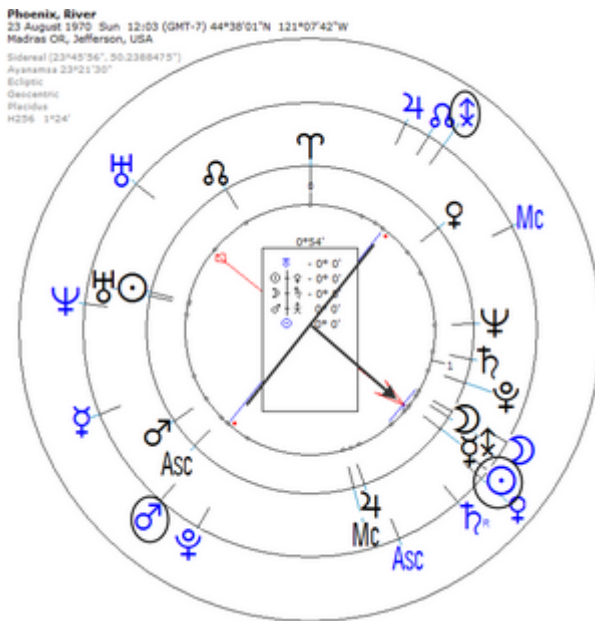

He was pronounced dead at 1:51 a.m. on the morning of October 31, 1993 at the age of 23.

Lunar Return

Harmonic 256

Lunar $\text{♂}/\text{♁}$ = Lunar ☉	Lunar $\text{♂}/\text{♁}$ = r $\text{♂}/\text{♁}$