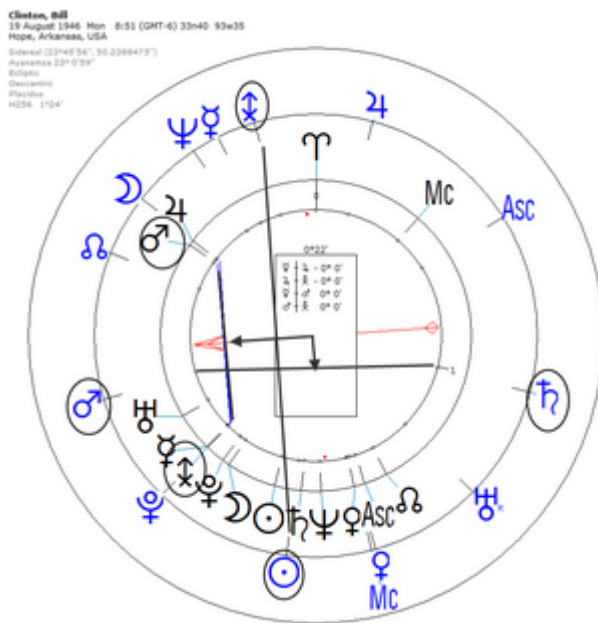

Medical procedure 11 February 2010 (Arterial stents)

Secondary Progression

Harmonic 256

$p \text{ ☉} / \text{♁} = p \text{ ☿} / \text{♃} = r \text{ ☿} / \text{♁}$ $p \text{ ☿} / \text{♁} = r \text{ ☉} / \text{♁}$ $p \text{ ☿} = p \text{ ♁} = r \text{ ☉} / \text{☿}$	$p \text{ ♀} = p \text{ ☿} = p \text{ ♁} = r$ $\text{♀} = r \text{ ☉} / \text{☿}$ ♀ is AC (♁) Ruler