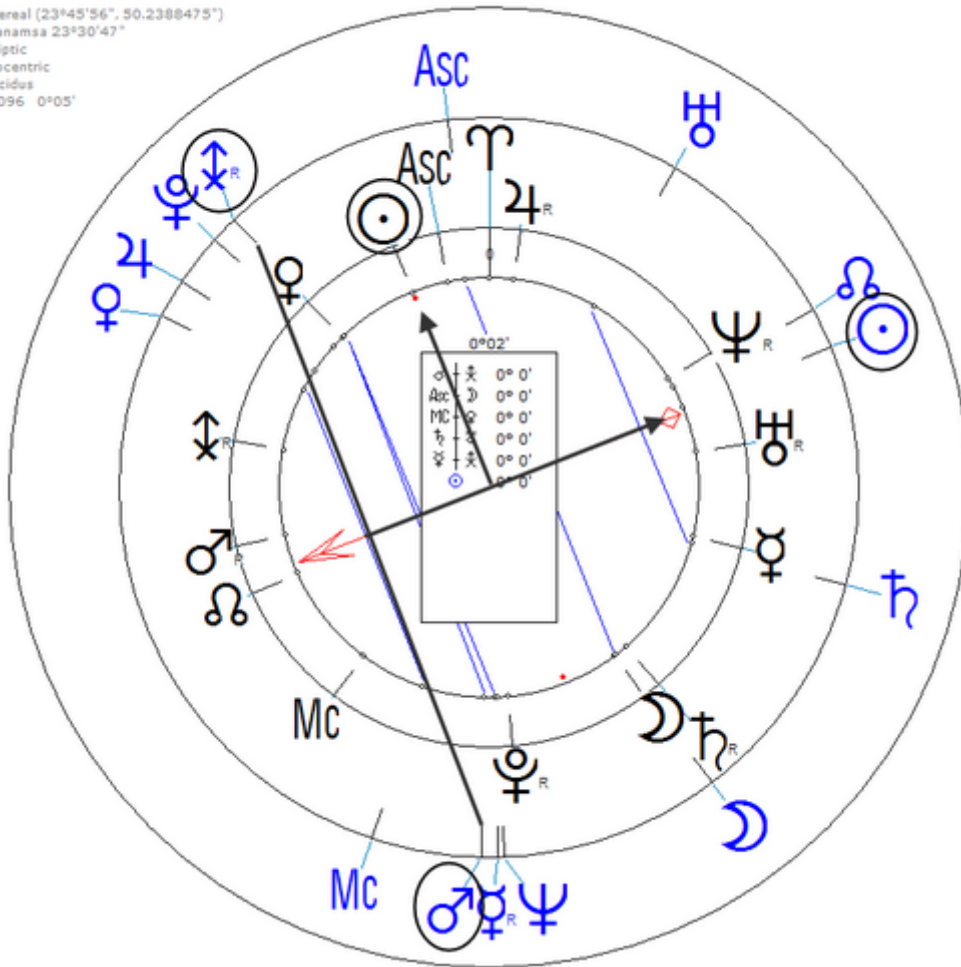

Birth Defect : Heart 14851

24 June 1982 at 10:00 (= 10:00 AM)Edmonds, Washington, 47n49, 122w23

American baby born with a severe heart defect.

https://www.astro.com/astro-databank/Research:Birth_Defect:_Heart_14851