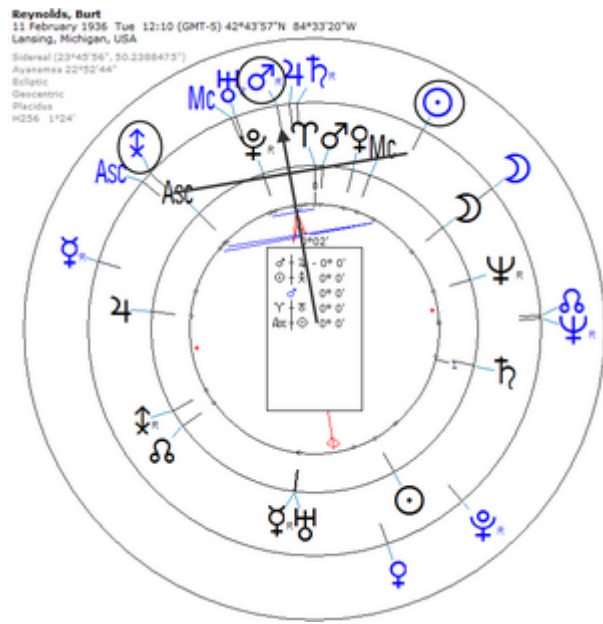

Harmonic 256

$\odot/\♂ = \♂/\updownarrow$

Death by Heart Attack 6 September 2018 in Jupiter (cardiopulmonary arrest)

Lunar Return

Harmonic 256

Lunar ♂ / ♁ = r ☉ = r ♁	Lunar ☉ / ♁ = Lunar ♂
-------------------------	-----------------------