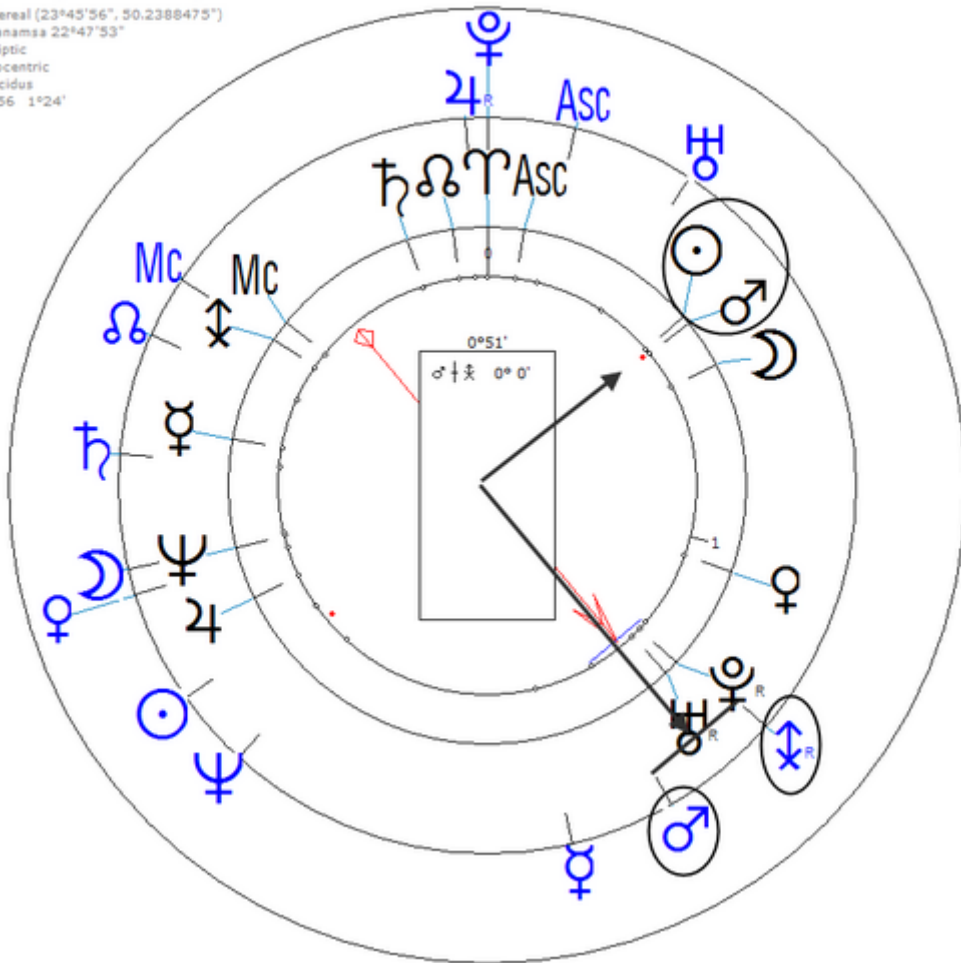

Harmonic 256

☉ = ♂

☉/♁ = ♂/♁

Death by Heart Attack 15 February 1991 at 11:16 AM in Virginia Beach, VA (Age 60)

Transit

Harmonic 256

t ♂/♁ = r ☉ = r ♂
t ♂/♁ = r ♁

Bartman, Joyce
31 October 1930 Fri 21:30 (GMT-8) 49n16 123w07
Vancouver, British Columbia, Canada
Sidereal (23°45'56", 50.2388475")
Ayanamsa 22°47'53"
Ecliptic
Geocentric
Placidus
H256 1°24'