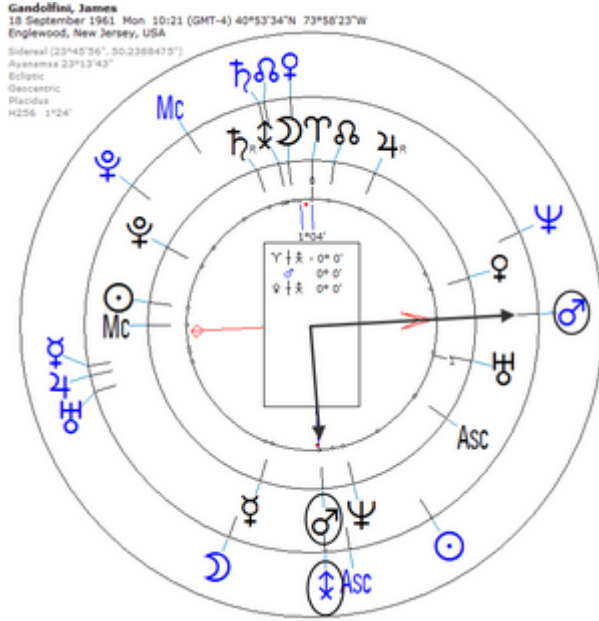

Ecliptic

Geocentric

Placidus

H256 1°24'

Death by Heart Attack 19 June 2013 at 11:00 PM in Rome (Age 51)

Secondary Progression

Harmonic 256

$p \text{♂} / \text{♁} = r \text{☉} / \text{♁}$	$p \text{♂} = p \text{♁} = r \text{♂}$
---	--