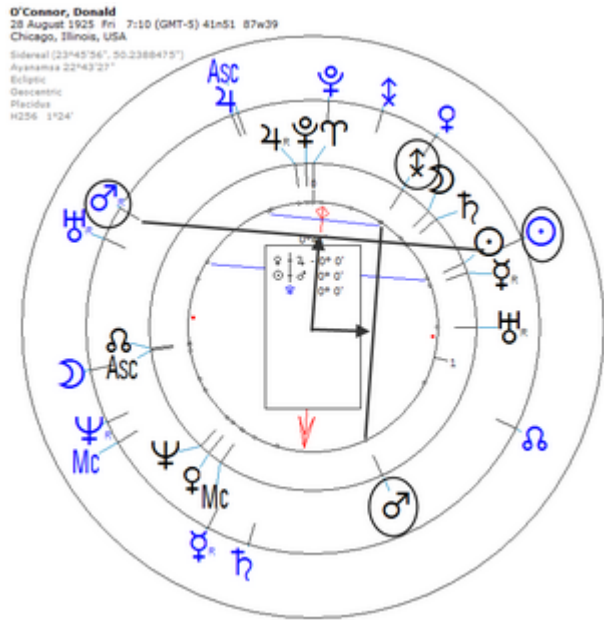

Death by Heart Attack 27 September 2003 in Calabasas

Solar Return

Harmonic 256

Solar ♀/♄ = Solar ♀/♁	Solar ☉/♂ = r ♀/♁