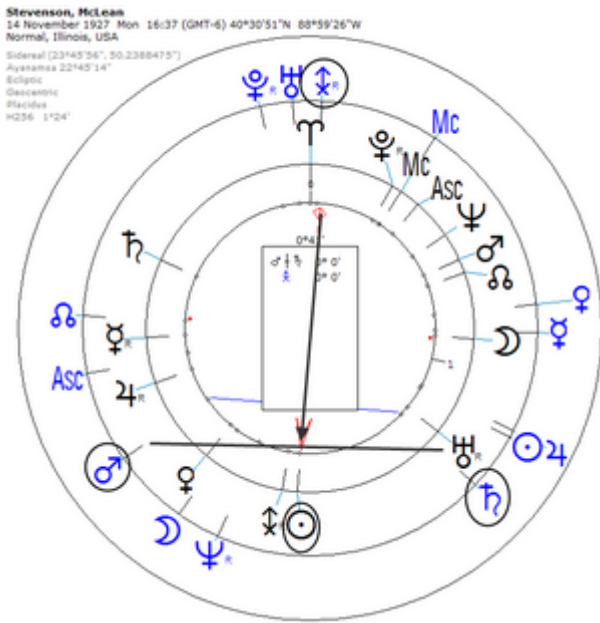

Harmonic 256

$$\odot/\♂ = \♂/\♁ = \odot$$

Death by Heart Attack 15 February 1996 in Los Angeles

Secondary Progression

Harmonic 256

$p \text{♂} / \text{♁} = p \text{♁} = r \text{☉}$	$p \text{♂} / \text{♁} = p \text{☉}$
---	--------------------------------------