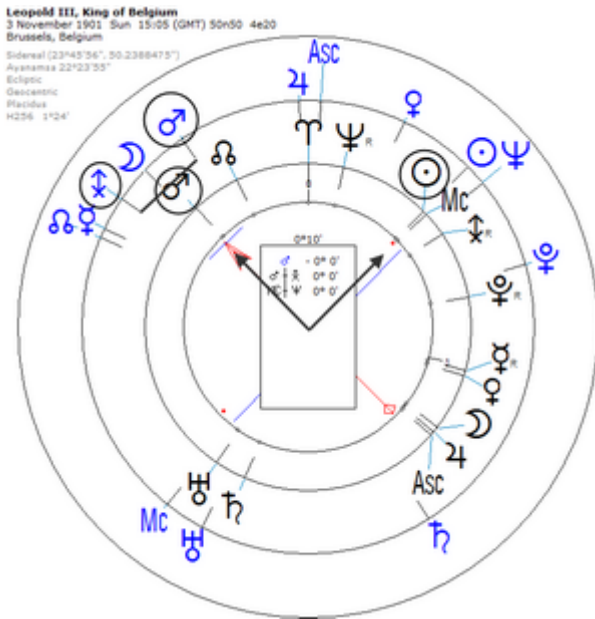

https://www.astro.com/astro-databank/Leopold_III,_King_of_Belgium

Harmonic 256

☉/♁ = ♂/♁

Death by Heart Attack 25 September 1983.

Solar Return

Harmonic 256

Solar $\♂/\♁ = r \odot = r \♂$	Solar $\odot/\♂ = r \♂/\♁$
--------------------------------	----------------------------