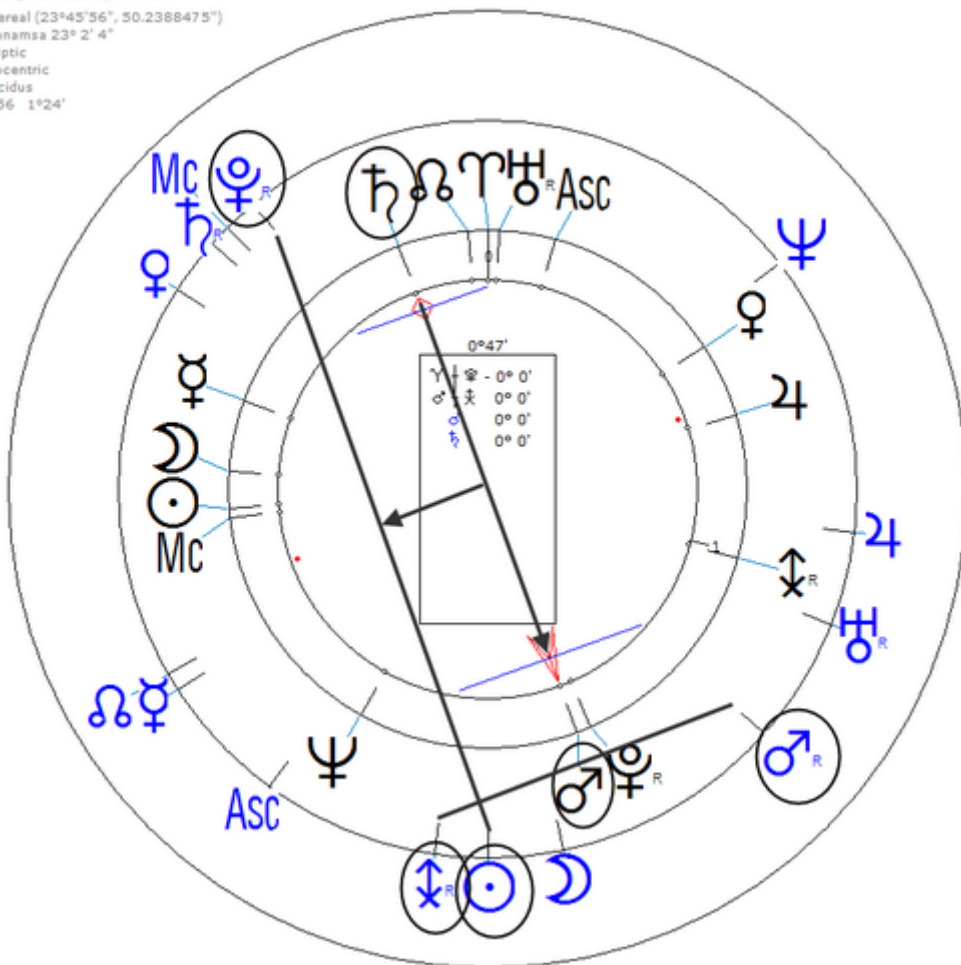

Death by Heart Attack 2 August 1992 Ramatuelle, France (Age 42)

Secondary Progression

Harmonic 256

$$\begin{aligned}
 p \text{ } \♂ / \♁ &= p \text{ } \odot / \♀ &= r \text{ } \♂ / \♁ \\
 p \text{ } \odot / \♁ &= r \text{ } \odot / \♁
 \end{aligned}$$

Berger, Michel
28 November 1947 Fri 17:15 (GMT+1) 48n53 2e16
Neuilly sur Seine, France
Sidereal (23°45'56", 50.2388475")
Ayanamsa 23° 2' 4"
Ecliptic
Geocentric
Placidus
H256 1°24'