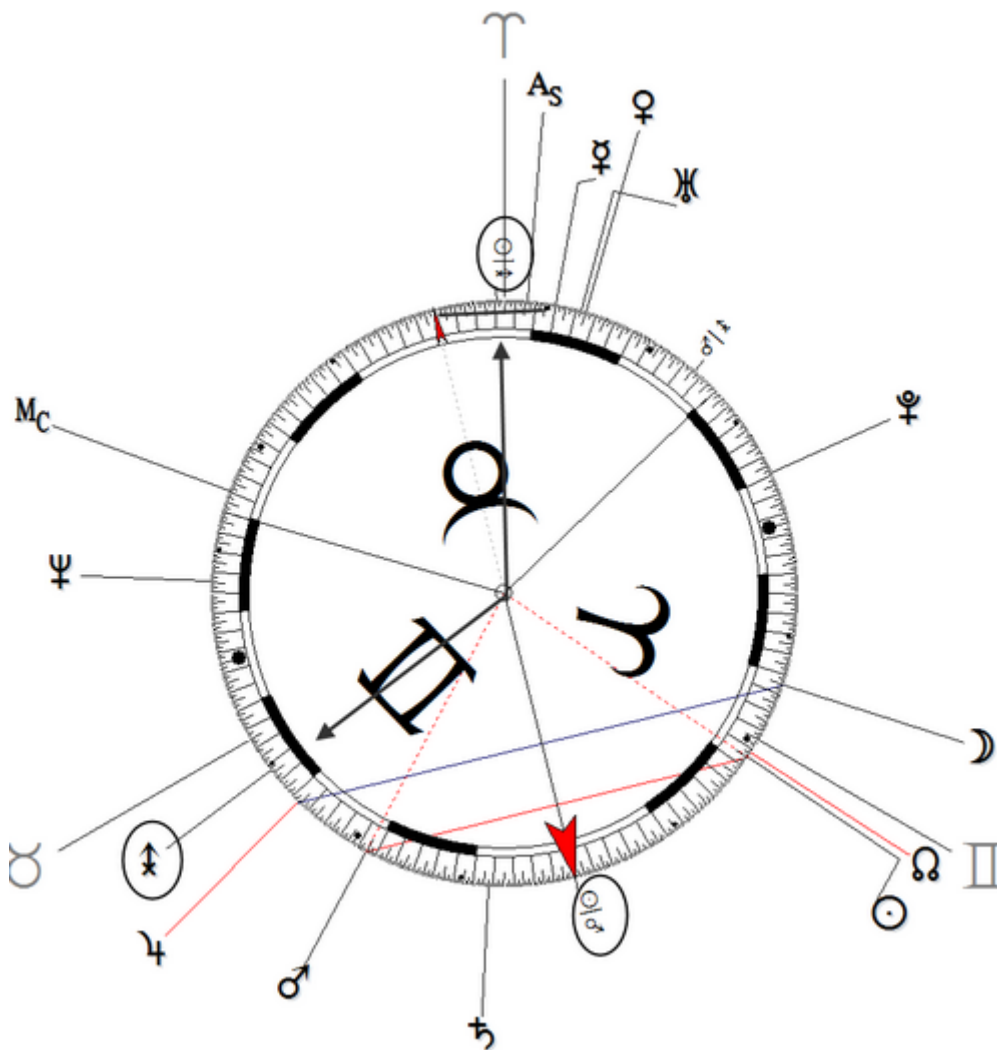

Alzheimer, Alois

14 June 1864 at 04:00 (= 04:00 AM)Marktbreit, Germany, 49n40, 10e08

<https://www.astro.com/astro-databank/Alzheimer,_Alois>

Death by Disease 19 December 1915 Breslau, Germany (Age 51, endocarditis and kidney failure)

Harmonic 256

$$\odot/\♂ = \odot/\updown = \updown$$