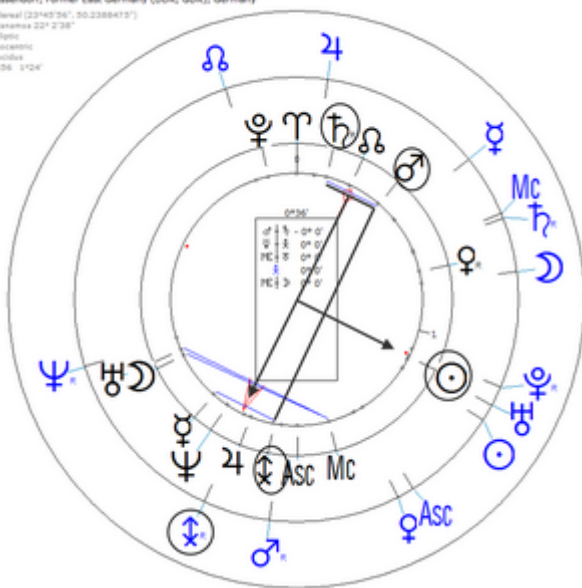

Queen Elisabeth died from a heart attack at the age of 89 on 23 November 1965, 9: 35 PM, in Stuivenberg, Brussels.

Tertiary Progression

Harmonic 256

$p \uparrow = r \text{♂} / \uparrow = r \text{☉}$	$p \text{☉} / \text{♂} = r \text{☉} / \uparrow$

Elisabeth, Queen of Belgium
25 July 1876 Tue 13:30 (GMT+01:45:12) 47°07' 51.618"
Posenndorf, Former East Germany (DDR, GDR), Germany
Sidereal (23°43'56", 50.2388473°)
Pyraminx 23° 2' 38"
Erfpic
Geocentric
Placidus
H256 1°24"