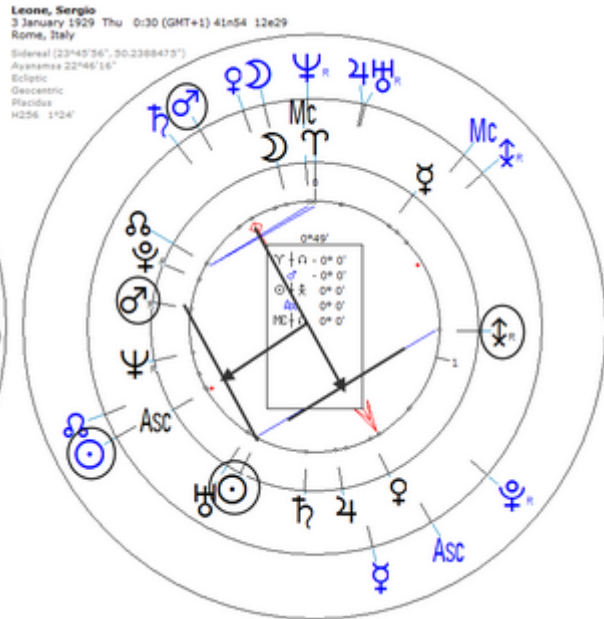

Leone died of a heart attack at his home in Rome on 30 April 1989, c.2:00 AM.

Harmonic 256

Solar Return	Lunar Return
Solar ☉/♁ = r ☉/♂ = r ☉/♁	Lunar ☾ = Lunar ♂ = r ☉/♂ = r ☉/♁