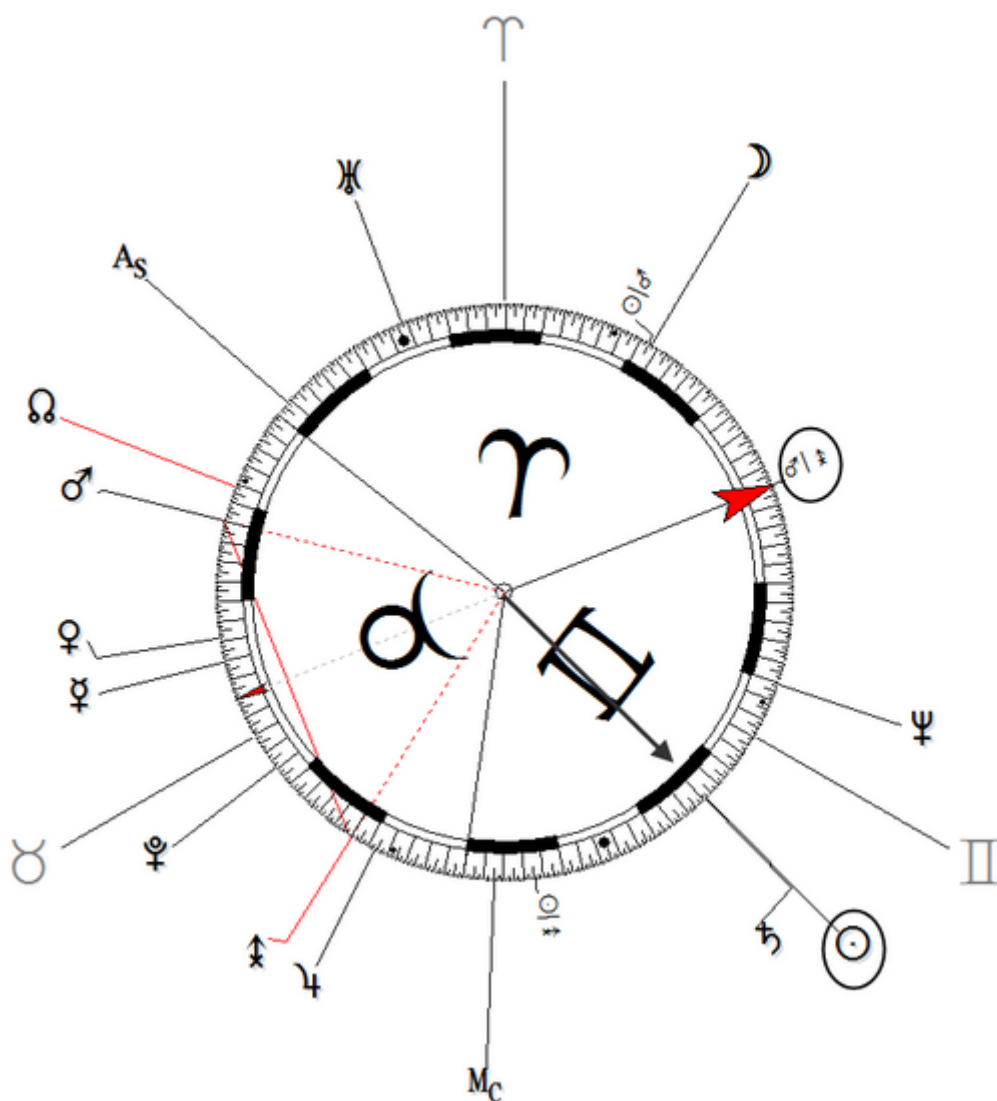

Walden, Garrison

7 February 1994 at 03:34 (= 03:34 AM) Portland, Oregon, 45n31, 122w41

Death by Disease 8 February 1994 at 07:15 AM in Portland (Heart, age 28 hours)

<https://www.astro.com/astro-databank/Walden,_Garrison>

Harmonic 256

♂/♁ = ☉

☉/♂ = ♁