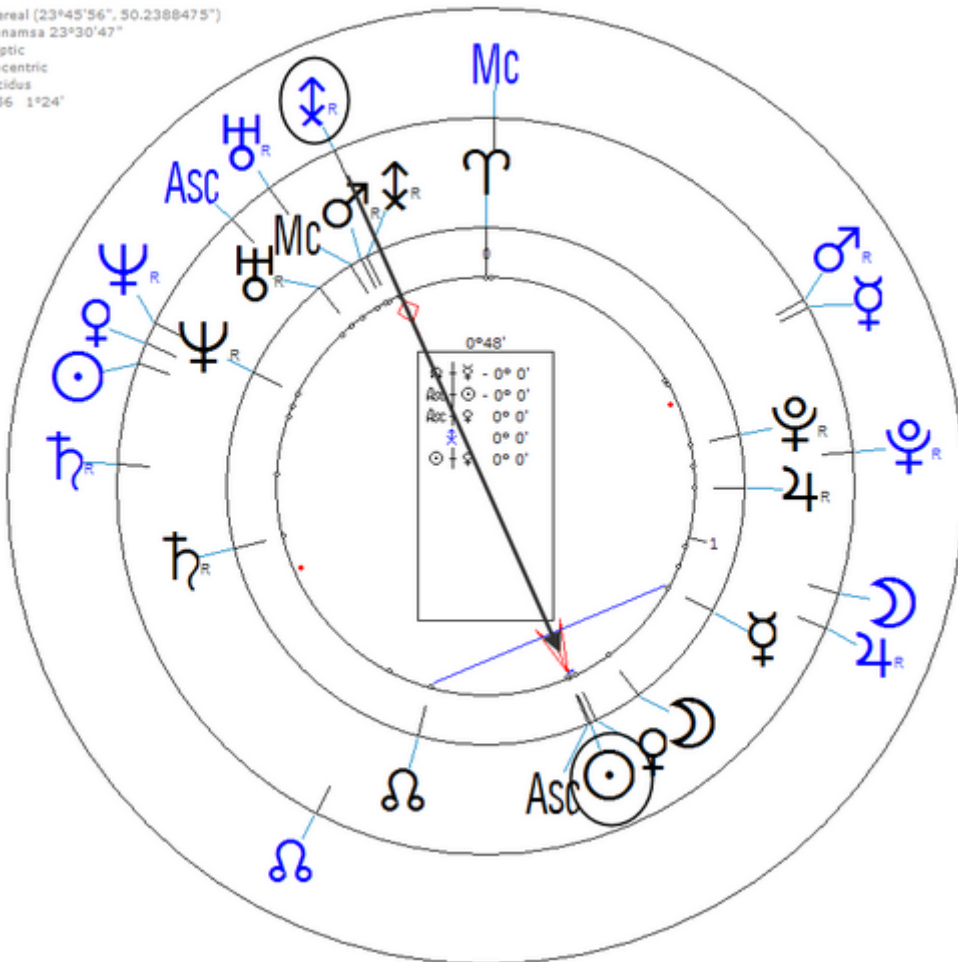

He died on 2/21/1983

Secondary Progression

Harmonic 256

p ♃ = r ☉
p ♀/♃ = p ☉
p ♀ = r ♀

Birth Defect : Heart 14842
29 March 1982 Mon 13:01 (GMT-8) 34n06 117w39
Upland, California, USA
Sidereal (23°45'56", 50.2388475")
Ayanamsa 23°30'47"
Ecliptic
Geocentric
Placidus
H256 1°24'