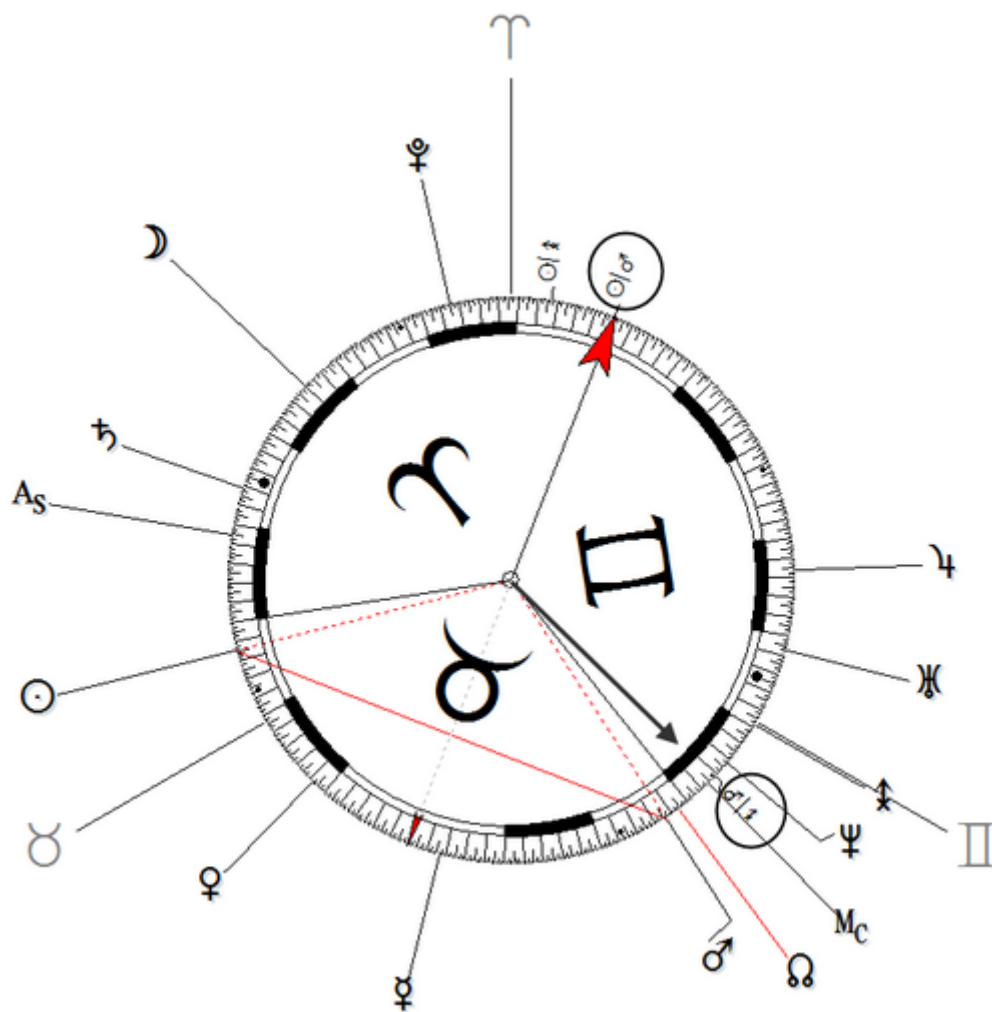

Schwarzenegger, Arnold

30 July 1947 at 04:10 (= 04:10 AM)Graz, Austria, 47n05, 15e27

Arnold elected to have heart surgery in Los Angeles, CA on April 16, 1997 to replace a heart valve.

<https://www.astro.com/astro-databank/Schwarzenegger,_Arnold>

Harmonic 256

☉/♂ = ♂/♄