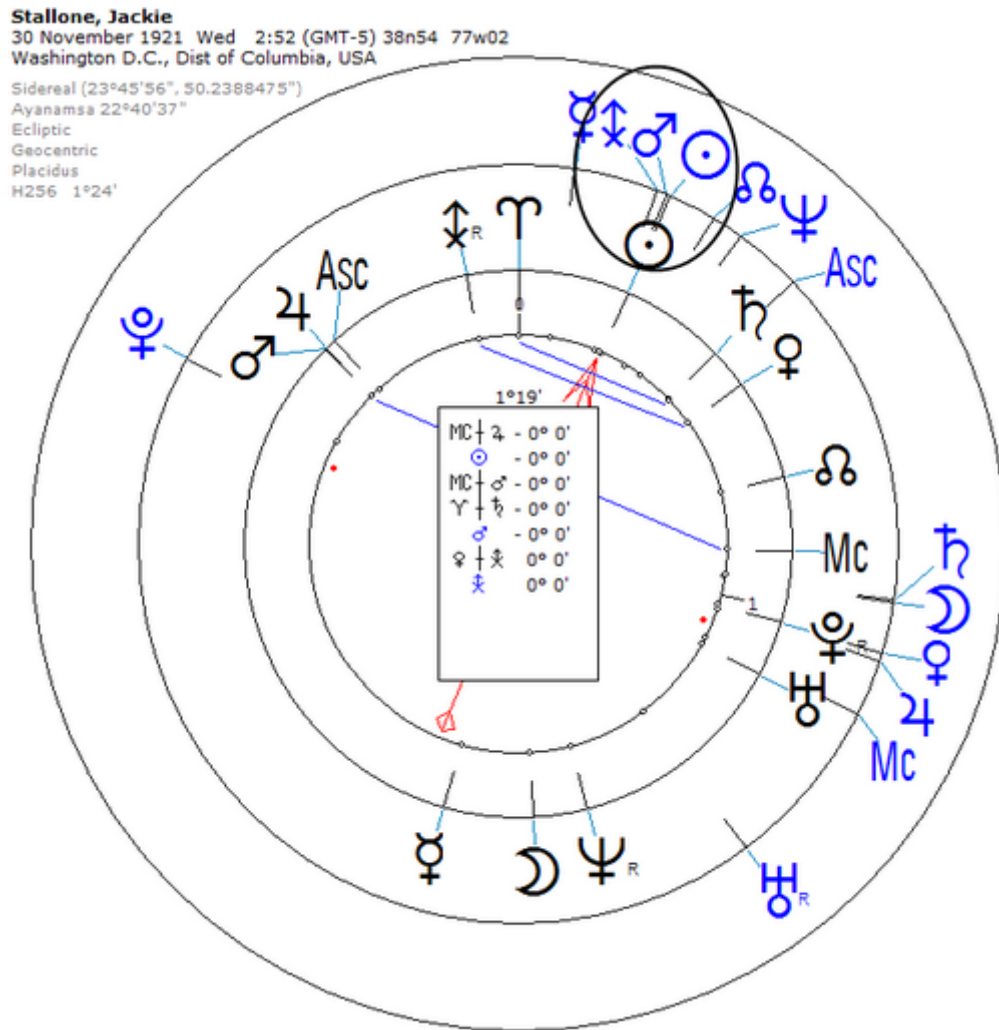

Harmonic 256

☉/♂ = ⚡

Death, Cause unspecified 21 September 2020 ,Los Angeles.

Solar Return

Harmonic 256

Solar ☉/♁ = Solar ♂ = r ☉

Medical procedure 19 January 1998 (Angioplasty after a heart attack)

Secondary Progression