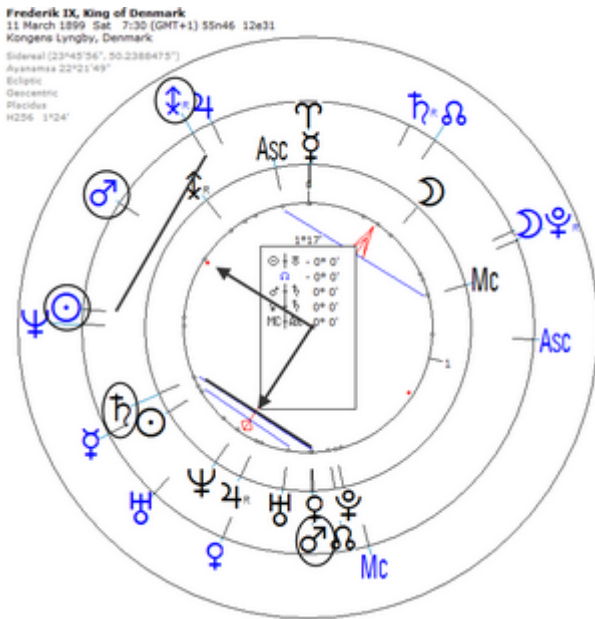

Death by Disease 14 January 1972 at 7:50 PM (Following cardiac arrest, age 72)

Transit

Harmonic 256

$t \odot / \text{♁} = t \text{♂} = r \text{♂} / \text{♃}$	$t \text{♁} = r \odot$