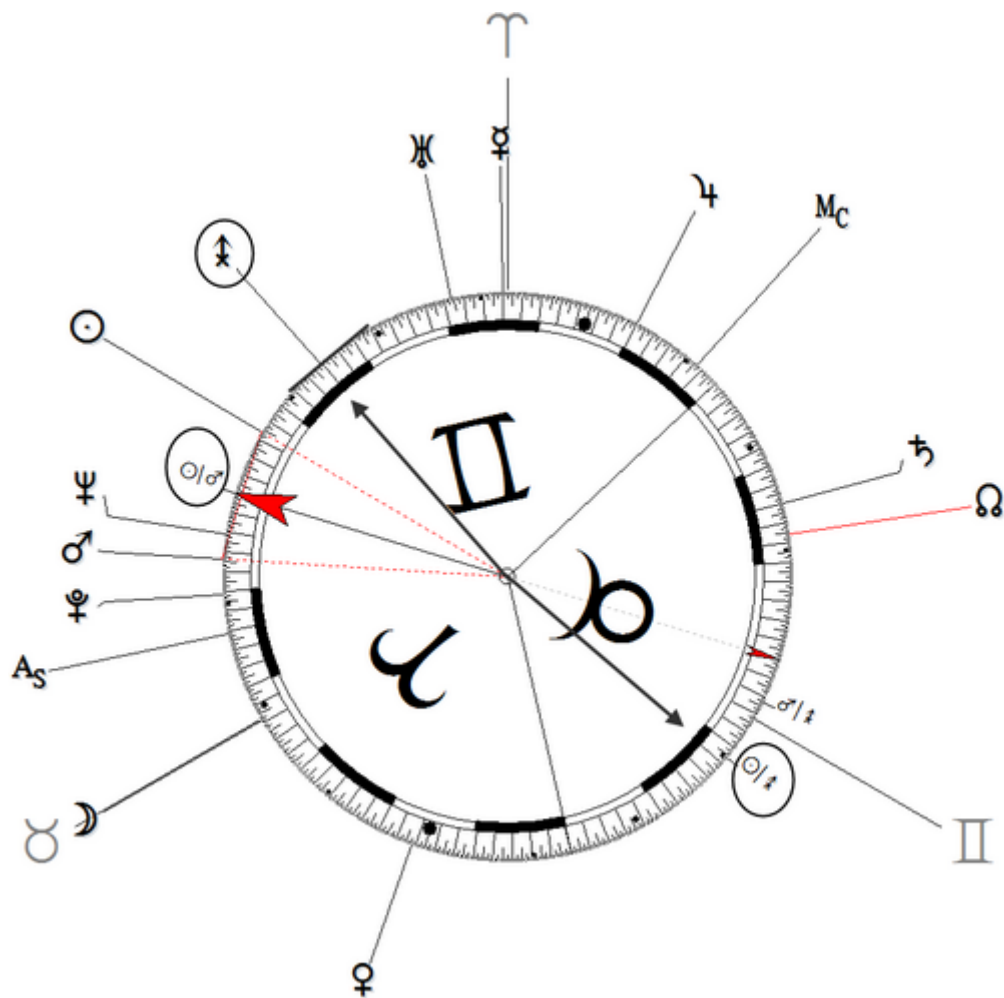

Ballard, Florence

30 June 1943 at 05:45 (= 05:45 AM)Detroit, Michigan, 42n20, 83w03

<https://www.astro.com/astro-databank/Ballard,_Florence>

Death by Heart Attack 22 February 1976 Detroit, Michigan, U.S.(Age 32)

Harmonic 256

$$\odot/\♂ = \odot/\♁ = \♁$$