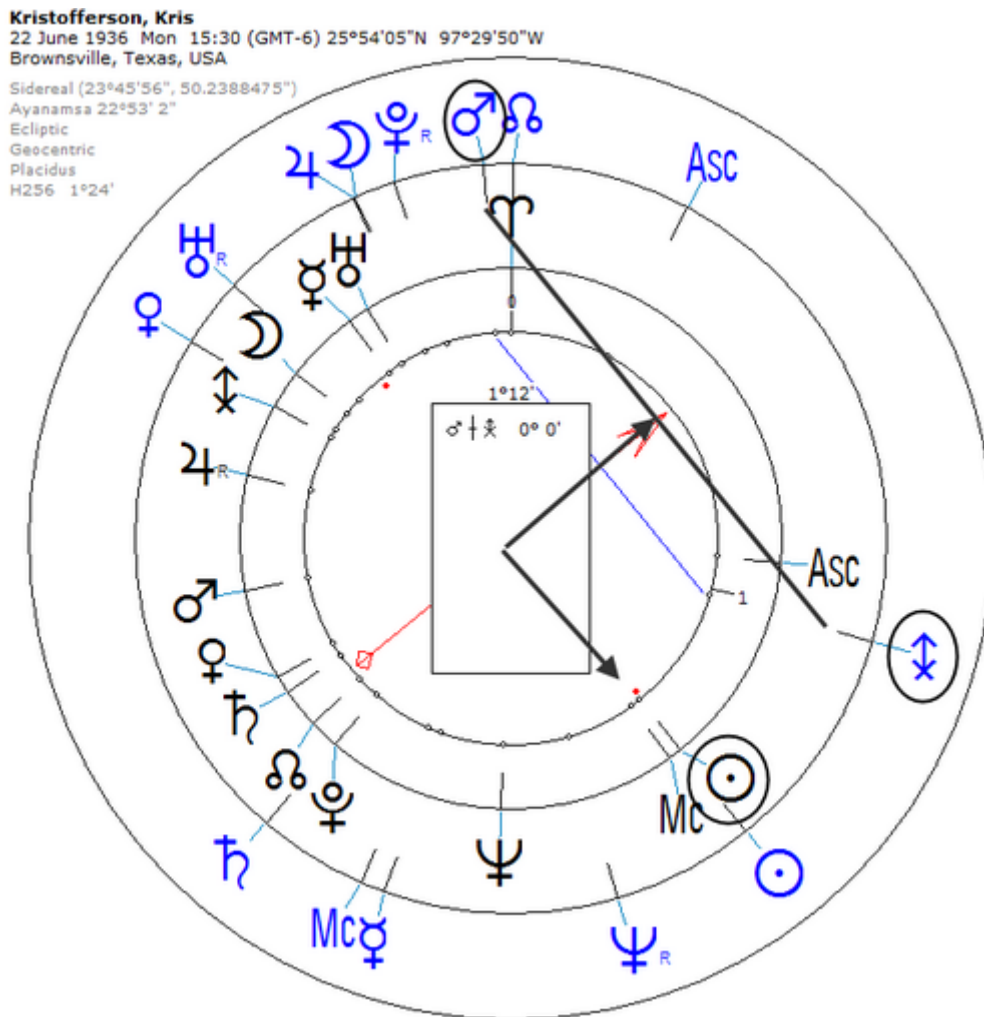

Harmonic 256

$$\♂/\♁ = (\odot/\♂)/(\odot/\♁) = \odot$$

In early May 1999, he underwent cardiac bypass surgery at a San Francisco hospital.

Solar Return

Harmonic 256

Solar ♀/♁ = r ☉

Leone, Sergio

3 January 1929 at 00:30 (= 12:30 AM)Rome, Italy, 41n54, 12e29