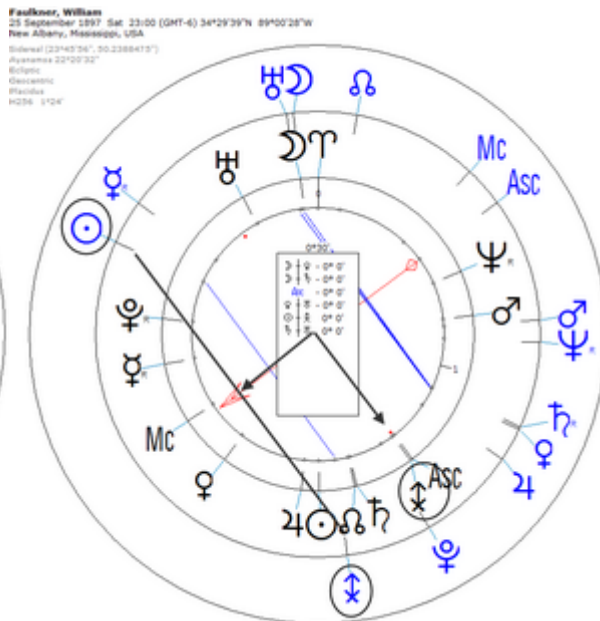

https://www.astro.com/astro-databank/Faulkner,_William

Harmonic 256

☉ = ♂/♁

Death by Heart Attack 6 July 1962 at 01:32 AM in Byhalia (Coronary thrombosis, age 64)

Lunar Return

Harmonic 256

Lunar ☉ = Lunar ♃ = r ♂/♁	Lunar ☉/♁ = r ♁ Lunar ♁ = r ☉/♃ = r ♂
---------------------------	--