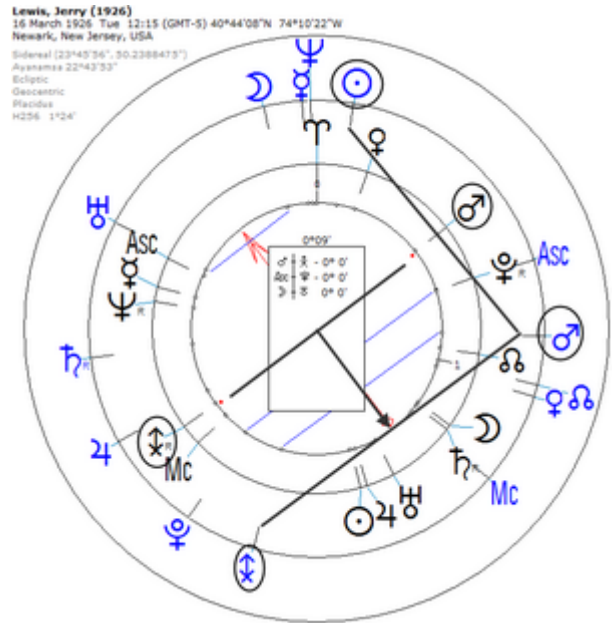

Harmonic 256

☉/♂ = ☉/♁

Medical diagnosis 11 June 2006 (Mild heart attack in San Diego)

Secondary Progression

Harmonic 256

$p \text{ ♃ } = r \text{ ☉ } / \text{ ♃ } = r \text{ ☉ } / \text{ ♀ }$	$p \text{ ♀ } / \text{ ♃ } = p \text{ ☉ } / \text{ ♀ } = r \text{ ♀ } / \text{ ♃ }$
--	---