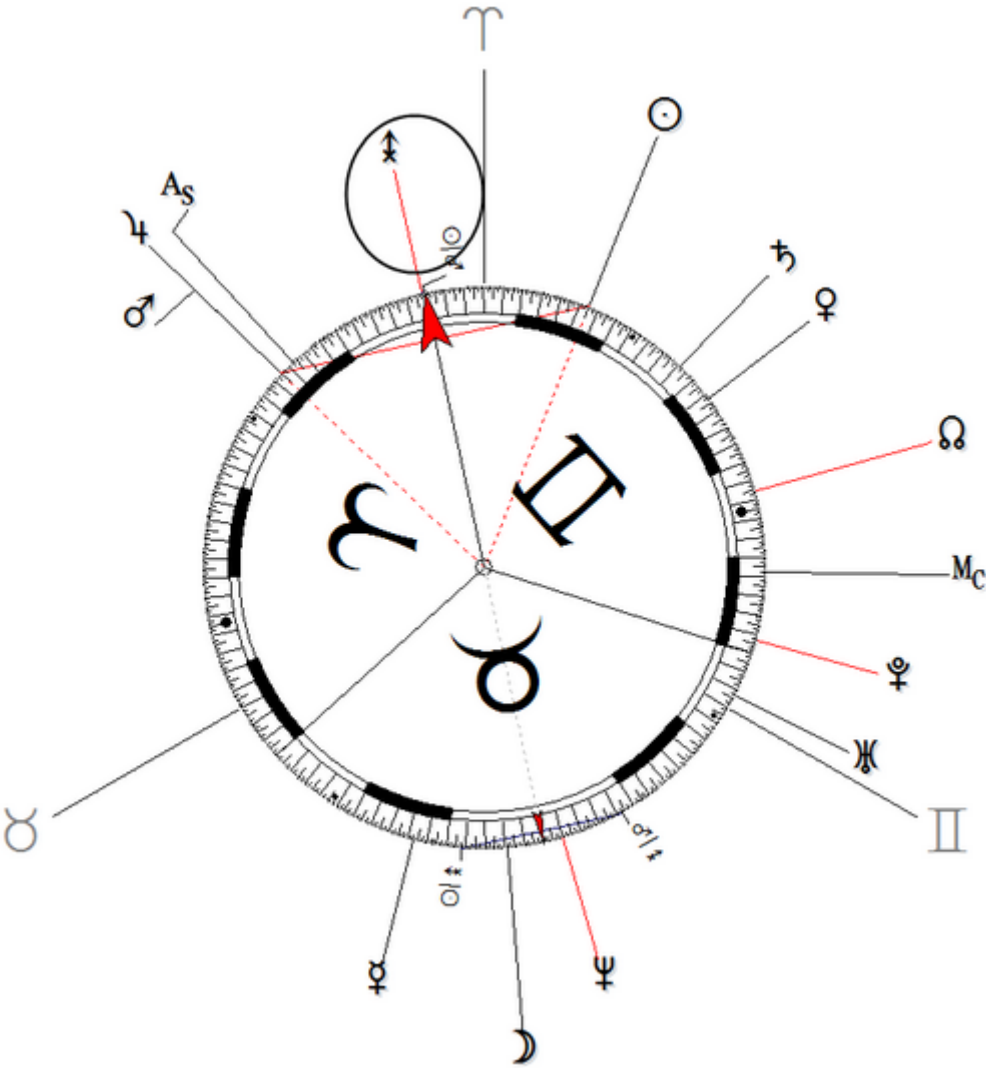

Stallone, Jackie

30 November 1921 at 02:52 (= 02:52 AM)Washington, District of Columbia, 38n54, 77w02

Death, Cause unspecified 21 September 2020 ,Los Angeles.

<https://www.astro.com/astro-databank/Stallone,_Jackie>

Harmonic 256

☉/♂ = ⚡