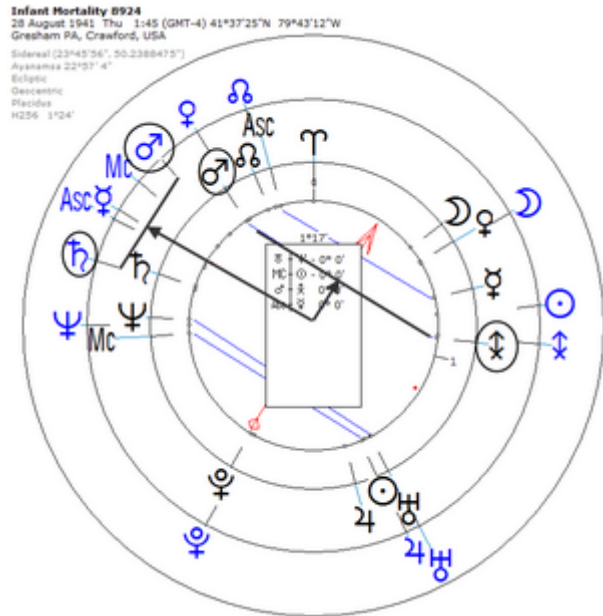

Harmonic 256

☉/♁ = ♂

Death by Disease 13 December 1941 at 09:00 AM

Harmonic 256

Transit	Secondary Progression
t ☉ = r ♂/♁	p ♂/♁ = r ♂/♁

Janssen, David

27 March 1931 at 10:00 (= 10:00 AM)Naponee, Nebraska, 40n05, 99w08