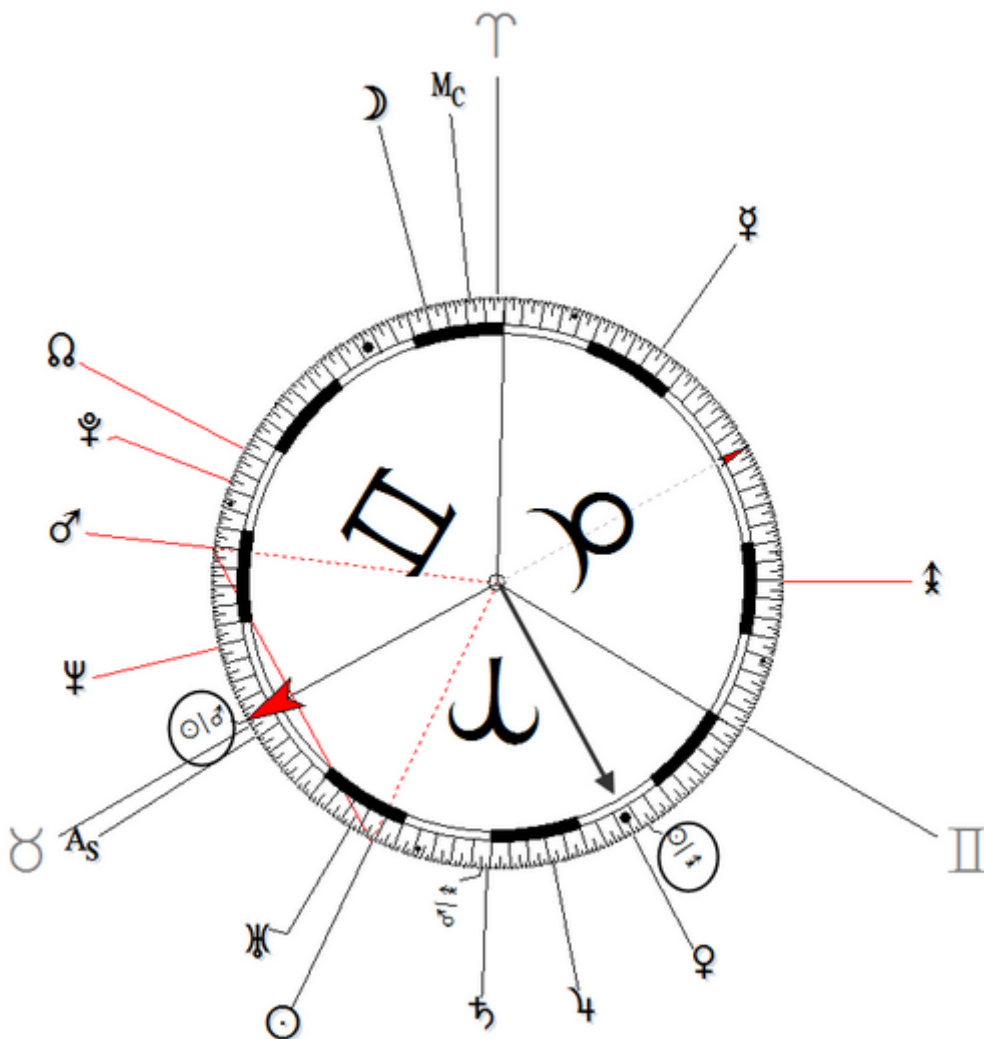

Leone, Sergio

3 January 1929 at 00:30 (= 12:30 AM)Rome, Italy, 41n54, 12e29

Leone died of a heart attack at his home in Rome on 30 April 1989, c.2:00 AM.

<https://www.astro.com/astro-databank/Leone,_Sergio>

Harmonic 256

☉/♂ = ☉/♁