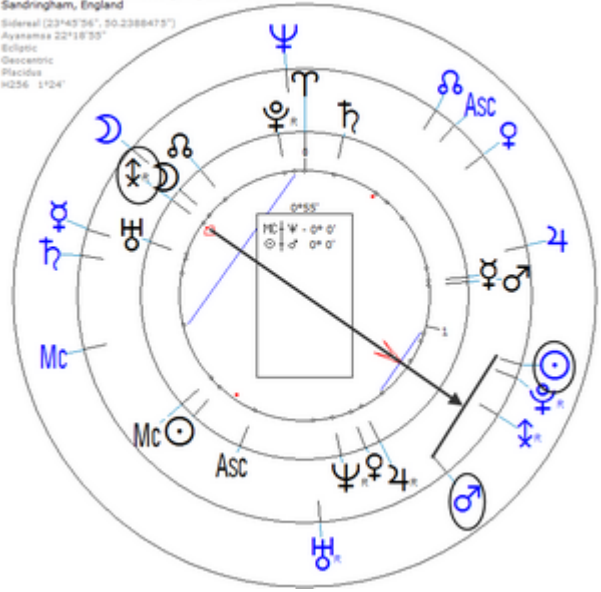

George VI, King of England
14 December 1895 Sat 3:05 (GMT) 52n50 0e30
Sandringham, England
Sidereal (23°45'36", 50.2388473°)
Ayanamsa 22°18'55"
Ecliptic:
Geocentric:
Placidus
H256 1°24'